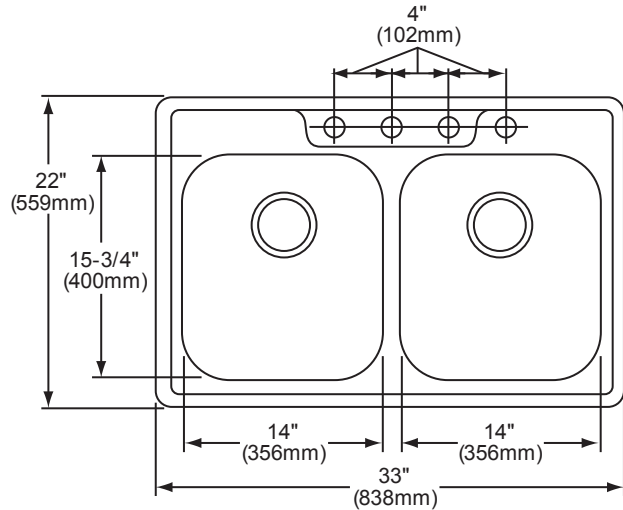

## SPECIFICATIONS

Model MLX332294

### GENERAL FEATURES

- Top mount
- 18 (1.2mm) gauge stainless steel
- Brilliant satin finish
- 9" (229mm) depth
- Overall size: 33" (838mm) x 22" (559mm)
- 3-1/2" (89mm) rear center drain opening
- Faucet holes (4) 1-1/2" (38mm) diameter
- Cutout dimension: 32-3/8" (822mm) x 21-3/8" (543mm) with 1-1/2" (38mm) radius corners
- Mounting hardware for countertops up to 3/4" (19mm) thick included
- Sound insulation –spray undercoating on bottom and pads
- Minimum cabinet size: 36" (914mm)
- Limited lifetime warranty
- Sink complies with ASME A112.19.3-2008 / CSA B45.4-08.