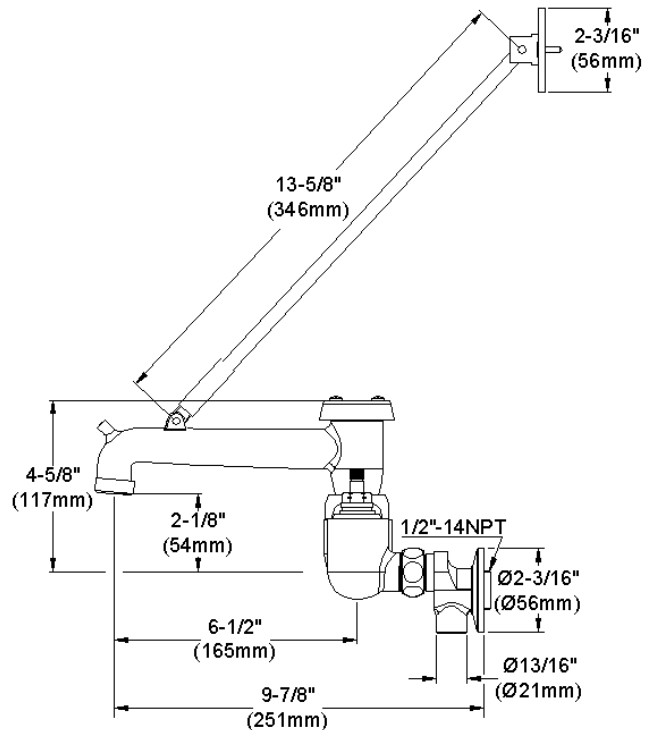

SIDE VIEW

Job Name:	Item #:
Notes:	
Architect/Engineer Approval:	Date: 10/28/2005

For warranty information go to www.elkayusa.com