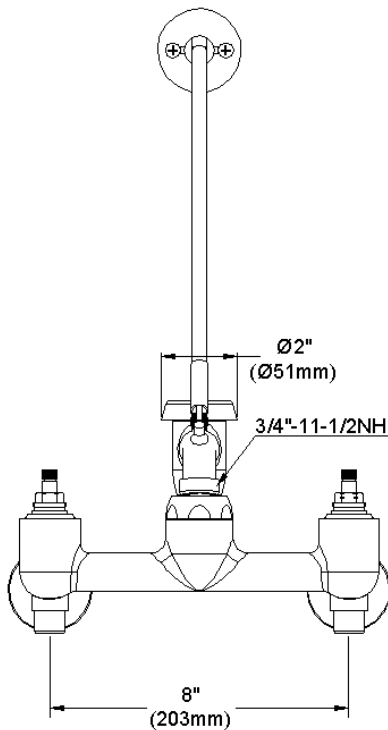

#### GENERAL FEATURES

- Quarter turn ceramic disc cartridge
- Solid brass construction
- Rough chrome finish
- Replacement cartridge A70001 for cold
- Replacement cartridge A70002 for hot
- Shut off valve with 1/2" NPT Female Inlets

#### COMPLIES WITH:

- ASME/ANSI A112.18.1
- CSA B125-01
- NSF/ANSI 61
- ADA
- UPC/CUPC
- IAPMO Listed

Wristblade Handle 6 inch, Two Piece

Replacement Handle A55388  
Replacement Escutcheon A55390

**FRONT VIEW**