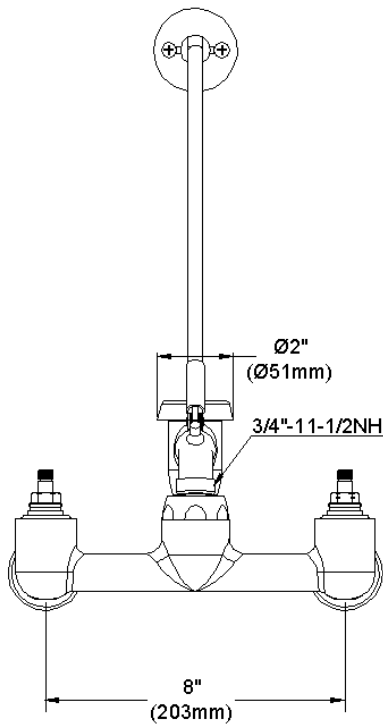

#### GENERAL FEATURES

- Quarter turn ceramic disc cartridge
- Solid brass construction
- Rough chrome finish
- Replacement cartridge A70001 for cold
- Replacement cartridge A70002 for hot
- 1/2" NPT Female Inlets

#### COMPLIES WITH:

- ASME/ANSI A112.18.1
- CSA B125-01
- NSF/ANSI 61
- ADA
- UPC/CUPC
- IAPMO Listed

Wristblade Handle 6 inch, Two Piece

Replacement Handle A55388  
Replacement Escutcheon A55390

**FRONT VIEW**