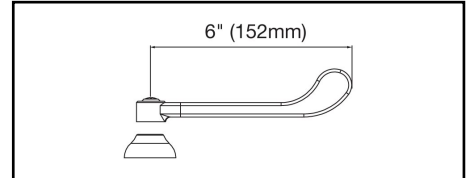

ELKAY®

SPECIFICATIONS

Commercial Faucet Model LK907BR07T6H Wall Mount 8" Center Bucket Hook Rough 7"

GENERAL FEATURES

- Quarter turn ceramic disc cartridge
- Solid brass construction
- Rough chrome finish
- Replacement cartridge A70001 for cold
- Replacement cartridge A70002 for hot
- 1/2" NPT Female Inlets

COMPLIES WITH:

- ASME/ANSI A112.18.1
- CSA B125-01
- NSF/ANSI 61
- ADA
- UPC/CUPC
- IAPMO Listed

Wristblade Handle 6 inch, Two Piece

Replacement Handle A55388
Replacement Escutcheon A55390