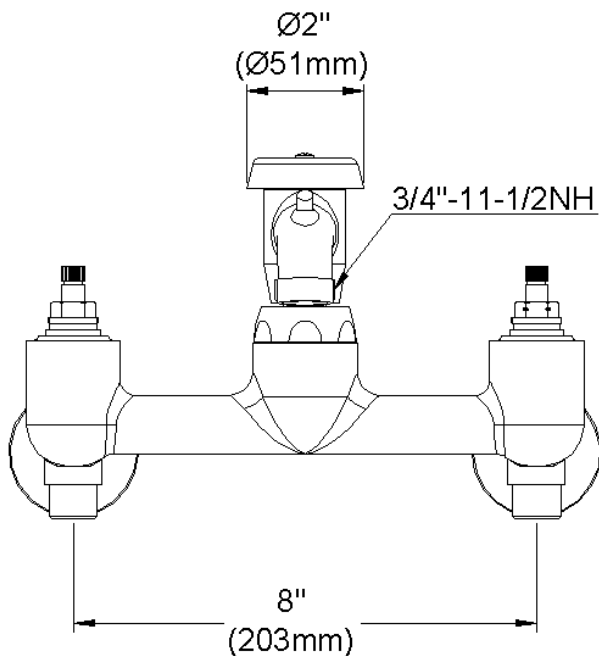

ELKAY[®]

SPECIFICATIONS

Commercial Faucet Model LK907BR03T6S Wall Mount 8" Center Bucket Hook Rough 3"

GENERAL FEATURES

- Quarter turn ceramic disc cartridge
- Solid brass construction
- Rough chrome finish
- Replacement cartridge A70001 for cold
- Replacement cartridge A70002 for hot
- Shut off valve with 1/2" NPT Female Inlets

COMPLIES WITH:

- ASME/ANSI A112.18.1
- CSA B125-01
- NSF/ANSI 61
- ADA
- UPC/CUPC
- IAPMO Listed

Wristblade Handle 6 inch, Two Piece

Replacement Handle A55388
Replacement Escutcheon A55390

FRONT VIEW

(shown less handles)