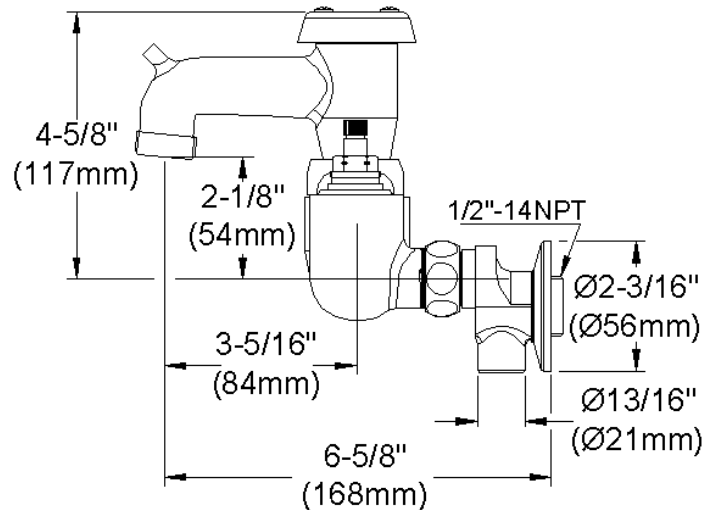

ELKAY[®]

SPECIFICATIONS

Commercial Faucet Model LK907BR03T6S Wall Mount 8" Center Bucket Hook Rough 3"

GENERAL FEATURES

- Quarter turn ceramic disc cartridge
- Solid brass construction
- Rough chrome finish
- Replacement cartridge A70001 for cold
- Replacement cartridge A70002 for hot
- Shut off valve with 1/2" NPT Female Inlets

COMPLIES WITH:

- ASME/ANSI A112.18.1
- CSA B125-01
- NSF/ANSI 61
- ADA
- UPC/CUPC
- IAPMO Listed

Wristblade Handle 6 inch, Two Piece

Replacement Handle A55388
Replacement Escutcheon A55390

FRONT VIEW

(shown less handles)