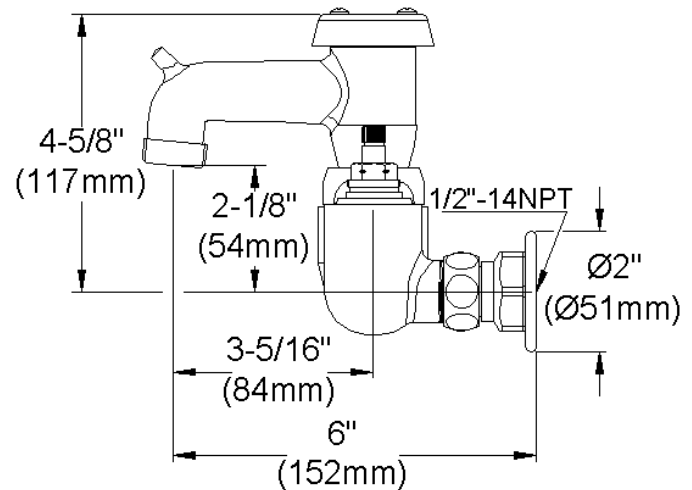

ELKAY[®]

SPECIFICATIONS

Commercial Faucet Model LK907BR03T6H Wall Mount 8" Center Bucket Hook Rough 3"

GENERAL FEATURES

- Quarter turn ceramic disc cartridge
- Solid brass construction
- Rough chrome finish
- Replacement cartridge A70001 for cold
- Replacement cartridge A70002 for hot
- 1/2" NPT Female Inlets

COMPLIES WITH:

- ASME/ANSI A112.18.1
- CSA B125-01
- NSF/ANSI 61
- ADA
- UPC/CUPC
- IAPMO Listed

Wristblade Handle 6 inch, Two Piece

Replacement Handle A55388
Replacement Escutcheon A55390

FRONT VIEW

(shown less handles)