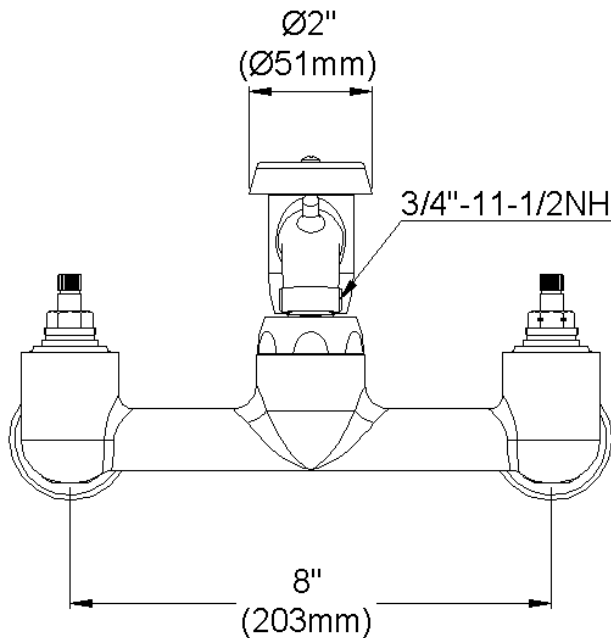

ELKAY[®]

SPECIFICATIONS

Commercial Faucet Model LK907BR03T6H Wall Mount 8" Center Bucket Hook Rough 3"

GENERAL FEATURES

- Quarter turn ceramic disc cartridge
- Solid brass construction
- Rough chrome finish
- Replacement cartridge A70001 for cold
- Replacement cartridge A70002 for hot
- 1/2" NPT Female Inlets

COMPLIES WITH:

- ASME/ANSI A112.18.1
- CSA B125-01
- NSF/ANSI 61
- ADA
- UPC/CUPC
- IAPMO Listed

Wristblade Handle 6 inch, Two Piece

Replacement Handle A55388
Replacement Escutcheon A55390

FRONT VIEW

(shown less handles)