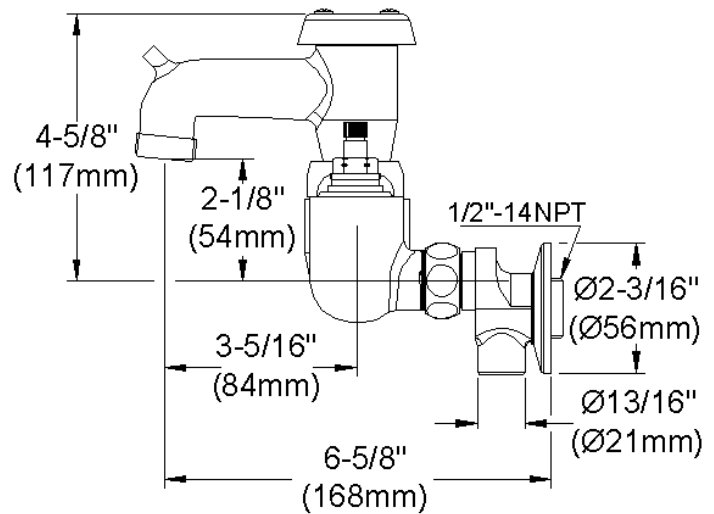

#### GENERAL FEATURES

- Quarter turn ceramic disc cartridge
- Solid brass construction
- Rough chrome finish
- Replacement cartridge A70001 for cold
- Replacement cartridge A70002 for hot
- Shut off valve with 1/2" NPT Female Inlets

#### COMPLIES WITH:

- ASME/ANSI A112.18.1
- CSA B125-01
- NSF/ANSI 61
- ADA
- UPC/CUPC
- IAPMO Listed

Wristblade Handle 4 inch, Two Piece

Replacement Handle A55387  
Replacement Escutcheon A55390

**FRONT VIEW**

(shown less handles)

**SIDE VIEW**

<b>Job Name:</b>	<b>Item #:</b>
<b>Notes:</b>	
<b>Architect/Engineer Approval:</b>	<b>Date:</b> 10/10/2005

For warranty information go to [www.elkayusa.com](http://www.elkayusa.com)