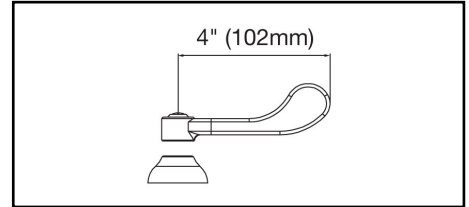

ELKAY®

SPECIFICATIONS

Commercial Faucet Model LK907BR03T4S Wall Mount 8" Center Bucket Hook Rough 3"

GENERAL FEATURES

- Quarter turn ceramic disc cartridge
- Solid brass construction
- Rough chrome finish
- Replacement cartridge A70001 for cold
- Replacement cartridge A70002 for hot
- Shut off valve with 1/2" NPT Female Inlets

COMPLIES WITH:

- ASME/ANSI A112.18.1
- CSA B125-01
- NSF/ANSI 61
- ADA
- UPC/CUPC
- IAPMO Listed

Wristblade Handle 4 inch, Two Piece

Replacement Handle A55387
Replacement Escutcheon A55390