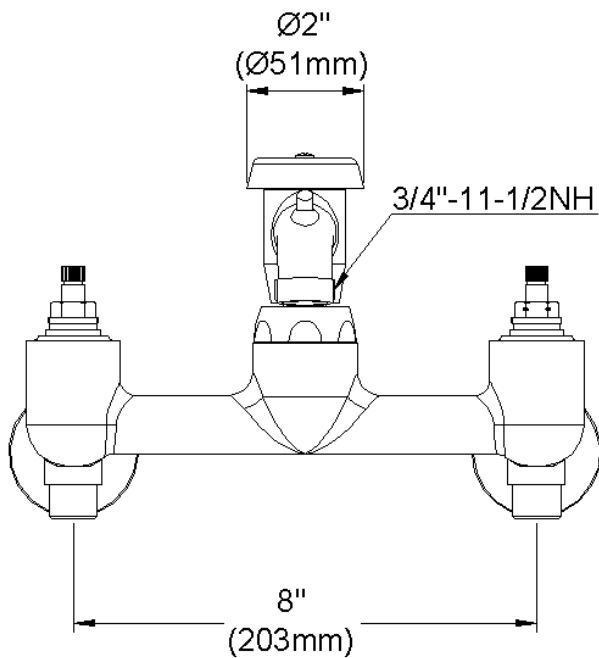

#### GENERAL FEATURES

- Quarter turn ceramic disc cartridge
- Solid brass construction
- Rough chrome finish
- Replacement cartridge A70001 for cold
- Replacement cartridge A70002 for hot
- Shut off valve with 1/2" NPT Female Inlets

#### COMPLIES WITH:

- ASME/ANSI A112.18.1
- CSA B125-01
- NSF/ANSI 61
- ADA
- UPC/CUPC
- IAPMO Listed

Wristblade Handle 4 inch, Two Piece

Replacement Handle A55387  
Replacement Escutcheon A55390

**FRONT VIEW**