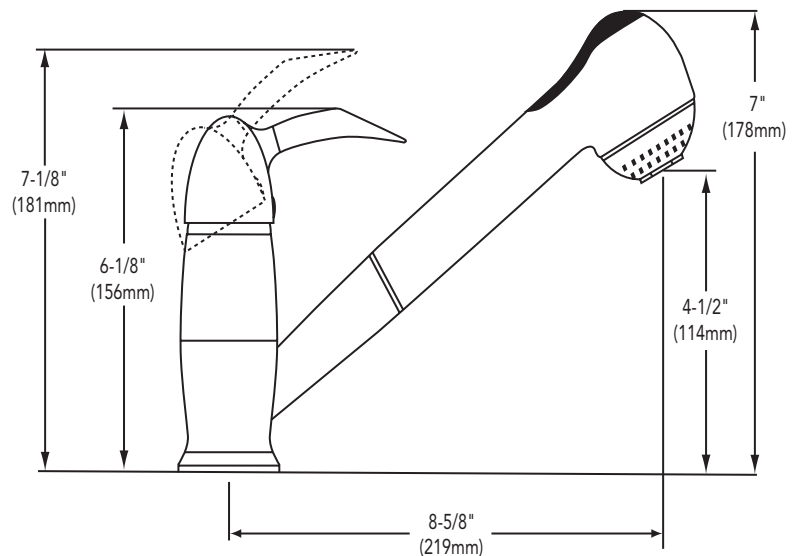

COMPLIES WITH:

- ADA
- ANSI/NSF61-CERTIFIED
- ASME A112.18.1-05/CSA B125.1-2005-CERTIFIED
- CA AB1953/VT S152
- cUPC-CERTIFIED
- UPC-CERTIFIED