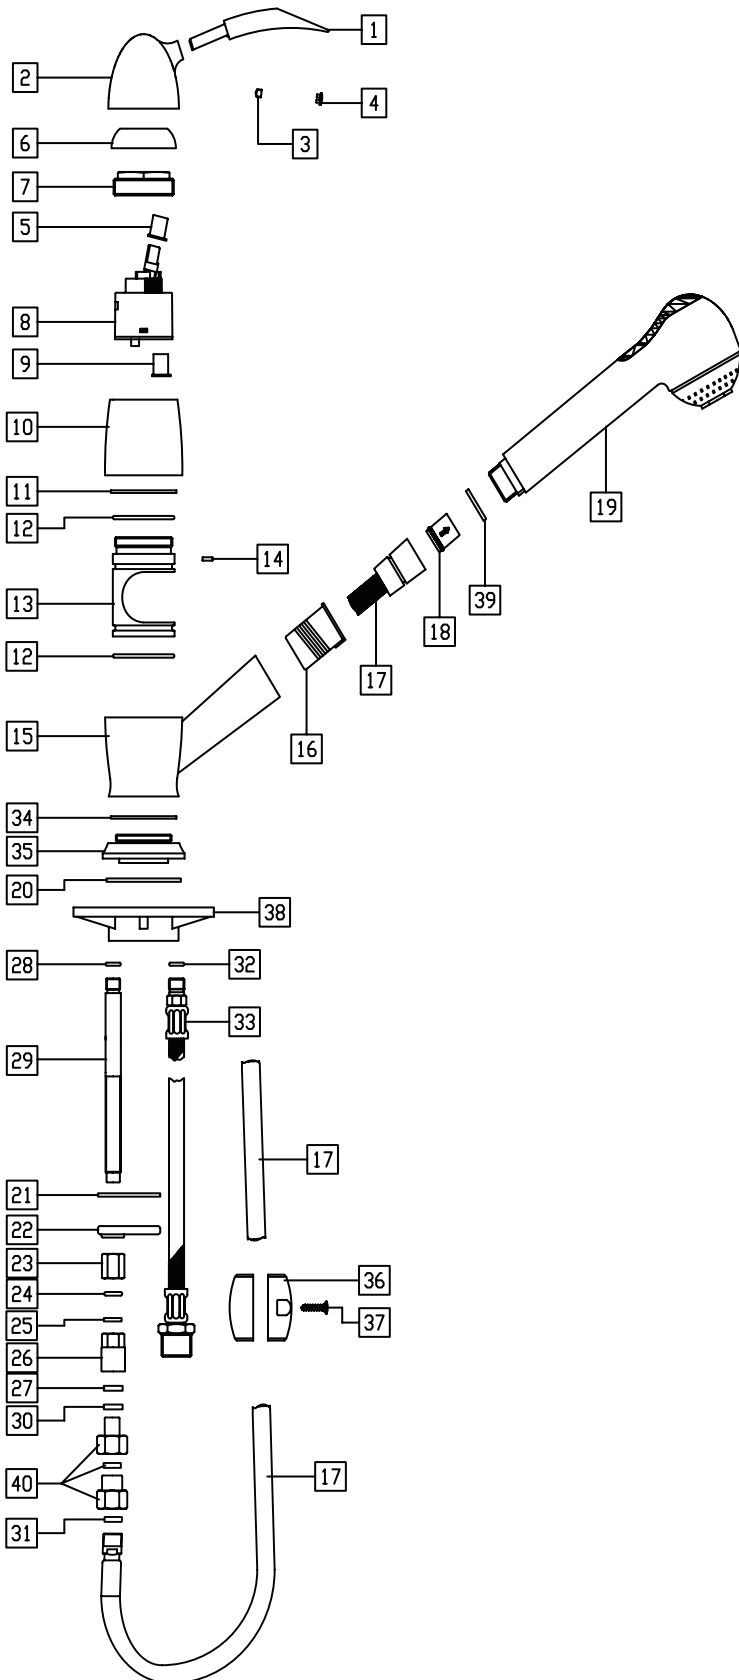

**Ferrara® Single Handle Kitchen Faucet  
Model LK7620****FEATURES**

- Single hole top mount installation
  - 1-1/2" (38mm) diameter faucet hole required
  - Maximum countertop thickness 1-1/2" (38mm)
- Single-lever faucet with spray and stream pull-out spray
- 360° swing spout body with solid brass construction
- Removable ceramic disc cartridge
- Flexible supply tubes with 1/2" (13mm) male I.P.S. adapters.
- Available in the following colors & finishes
  - Chrome LK7620CR
  - Brushed chrome LK7620BC
  - Brushed nickel LK7620NK
- Ship Wt. 5.25 lbs. (2.4Kg)
- Due to the weight of this faucet, Elkay recommends that it be installed to an 18" (457mm) gauge stainless steel sink (or heavier) or to a solid surface countertop
- Maximum flow rate
  - 2.5 GPM/9.5 L/min at 80 P.S.I.G
  - 2.2 GPM/8.3 L/min at 60 P.S.I.G

**WARRANTY**

- Limited Lifetime

**COMPLIES WITH:**

- ADA
- ANSI/NSF61-CERTIFIED
- ASME A112.18.1-05/CSA B125.1-2005-CERTIFIED
- CA AB1953/VT S152
- cUPC-CERTIFIED
- UPC-CERTIFIED

SEE OTHER SIDE FOR REPLACEMENT PARTS

### Ferrara® Single Handle Kitchen Faucet Model LK7620

ITEM	PART	DESCRIPTION
1		
2	A55956R - CHROME	LEVER HANDLE ASSEMBLY
3	A55957R - BRUSHED NICKEL	
4	A55958R - BRUSHED CHROME	
5		
6	N/A	N/A
7	P29241	CARTRIDGE NUT
8	A56104R	CARTRIDGE
9	A56117R	GREEN WASHER
10		
11		
12	N/A	N/A
13		
14		
15		
16	P44314	PULLOUT INSERT
17	A56118R	GREY FLEX HOSE
18		
19	A56113R - CHROME A56129R - BRUSHED NICKEL A56130R - BRUSHED CHROME	HAND SHOWER ASSEMBLY
20		
21		
22		
23		
24		
25		
26	A56023R	HARDWARE
27		
28		
29		
30		
31		
32	A56097R	SUPPLY HOSE
33		
34	N/A	N/A
35		
36	P44315	WEIGHT
37		
38	P35260	FLANGE
39	N/A	N/A
40	A56030R	CHECK VALVE