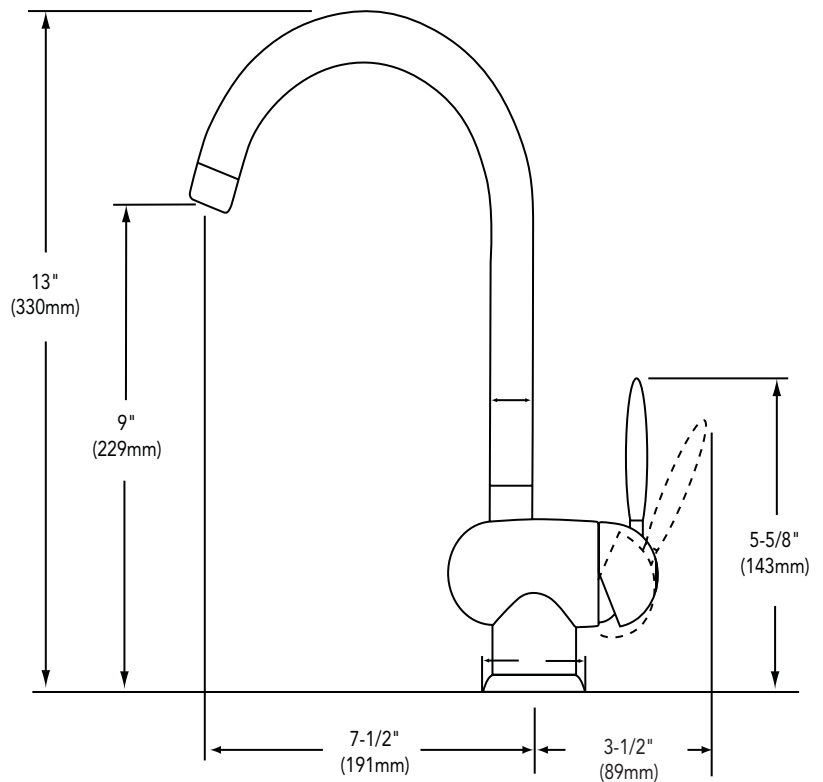

Moda™ Single Handle Kitchen Faucet Model LK7522

FEATURES

- Single hole single lever top mount faucet
  - 1-1/2" (38mm) diameter faucet hole required
  - Maximum countertop thickness 1-1/2" (38mm)
- Single lever faucet with solid brass construction
- 360° swing spout
- Removable ceramic disc cartridge
- Flexible braided stainless steel supply tubes with 1/2" (13mm) male I.P.S. adapters.
- Available in the following finishes:
  - Chrome LK7522CR
  - Brushed nickel LK7522NK
  - Brushed chrome LK7522BC
- Maximum flow rate
  - 2.5 GPM/9.5 L/min at 80 P.S.I.G.
  - 2.2 GPM/8.3 L/min at 60 P.S.I.G.
- Ship Wt. 5 lbs. (2.3Kg)
- Due to the weight of this faucet, Elkay recommends that it be installed to an 18" (1.2mm) gauge stainless steel sink (or heavier) or to a solid surface countertop

WARRANTY

- Limited Lifetime

COMPLIES WITH:

- ADA
- ANSI/NSF61-CERTIFIED
- ASME A112.18.1-05/CSA B125.1-2005-CERTIFIED
- CA AB1953/VT S152
- cUPC-CERTIFIED
- UPC-CERTIFIED

SEE OTHER SIDE FOR REPLACEMENT PARTS