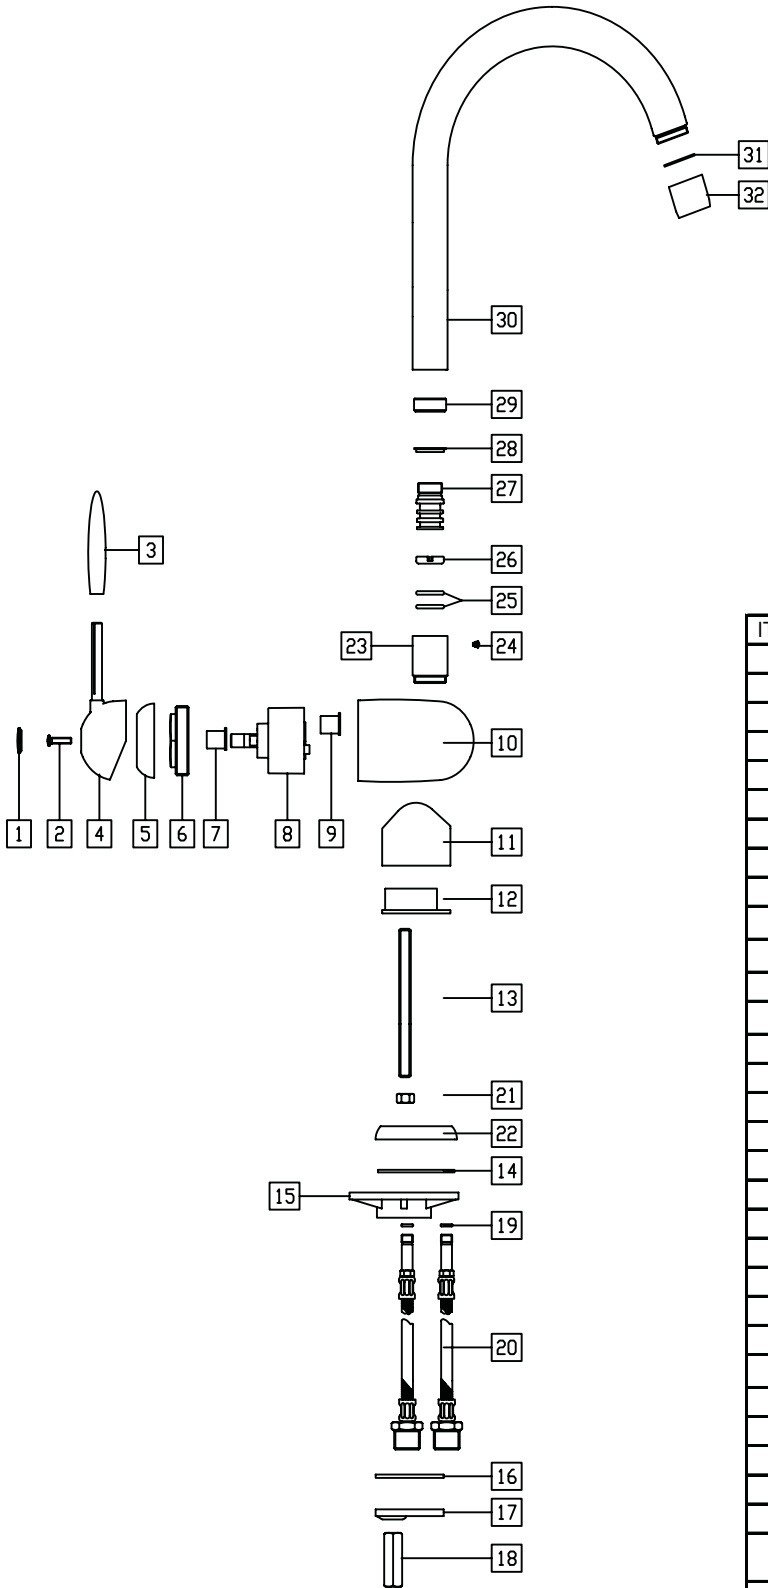

Moda™ Single Handle Kitchen Faucet Model LK7522

FEATURES

- Single hole single lever top mount faucet
 - 1-1/2" (38mm) diameter faucet hole required
 - Maximum countertop thickness 1-1/2" (38mm)
- Single lever faucet with solid brass construction
- 360° swing spout
- Removable ceramic disc cartridge
- Flexible braided stainless steel supply tubes with 1/2" (13mm) male I.P.S. adapters.
- Available in the following finishes:
 - Chrome LK7522CR
 - Brushed nickel LK7522NK
 - Brushed chrome LK7522BC
- Maximum flow rate
 - 2.5 GPM/9.5 L/min at 80 P.S.I.G.
 - 2.2 GPM/8.3 L/min at 60 P.S.I.G.
- Ship Wt. 5 lbs. (2.3Kg)
- Due to the weight of this faucet, Elkay recommends that it be installed to an 18" (1.2mm) gauge stainless steel sink (or heavier) or to a solid surface countertop

**Moda™ Single Handle Kitchen Faucet
Model LK7522**

| ITEM | PART | DESCRIPTION |
|------|--------------------------|---|
| 1 | | |
| 2 | A55963R - CHROME | LEVER HANDLE ASSEMBLY |
| 3 | A55964R - BRUSHED NICKEL | |
| 4 | A55965R - BRUSHED CHROME | |
| 5 | | |
| 6 | N/A | N/A |
| 7 | | |
| 8 | A56106R | CARTRIDGE |
| 9 | A56117R | GREEN WASHER |
| 10 | | |
| 11 | N/A | N/A |
| 12 | | |
| 13 | | |
| 14 | | |
| 15 | A56026R | HARDWARE |
| 16 | | |
| 17 | | |
| 18 | | |
| 19 | A56095R | SUPPLY HOSES (1 PAIR, 1 RED & 1 BLUE) |
| 20 | | |
| 21 | N/A | N/A |
| 22 | | |
| 23 | | |
| 24 | | |
| 25 | | |
| 26 | A56000R - CHROME | SPOUT ASSEMBLY (ALSO INCLUDES SPOUT ASSEMBLY) |
| 27 | A56001R - BRUSHED NICKEL | |
| 28 | A56002R - BRUSHED CHROME | |
| 29 | | |
| 30 | | |
| 31 | A56040R - CHROME | AERATOR ASSEMBLY |
| 32 | A56041R - BRUSHED NICKEL | |
| | A56042R - BRUSHED CHROME | |