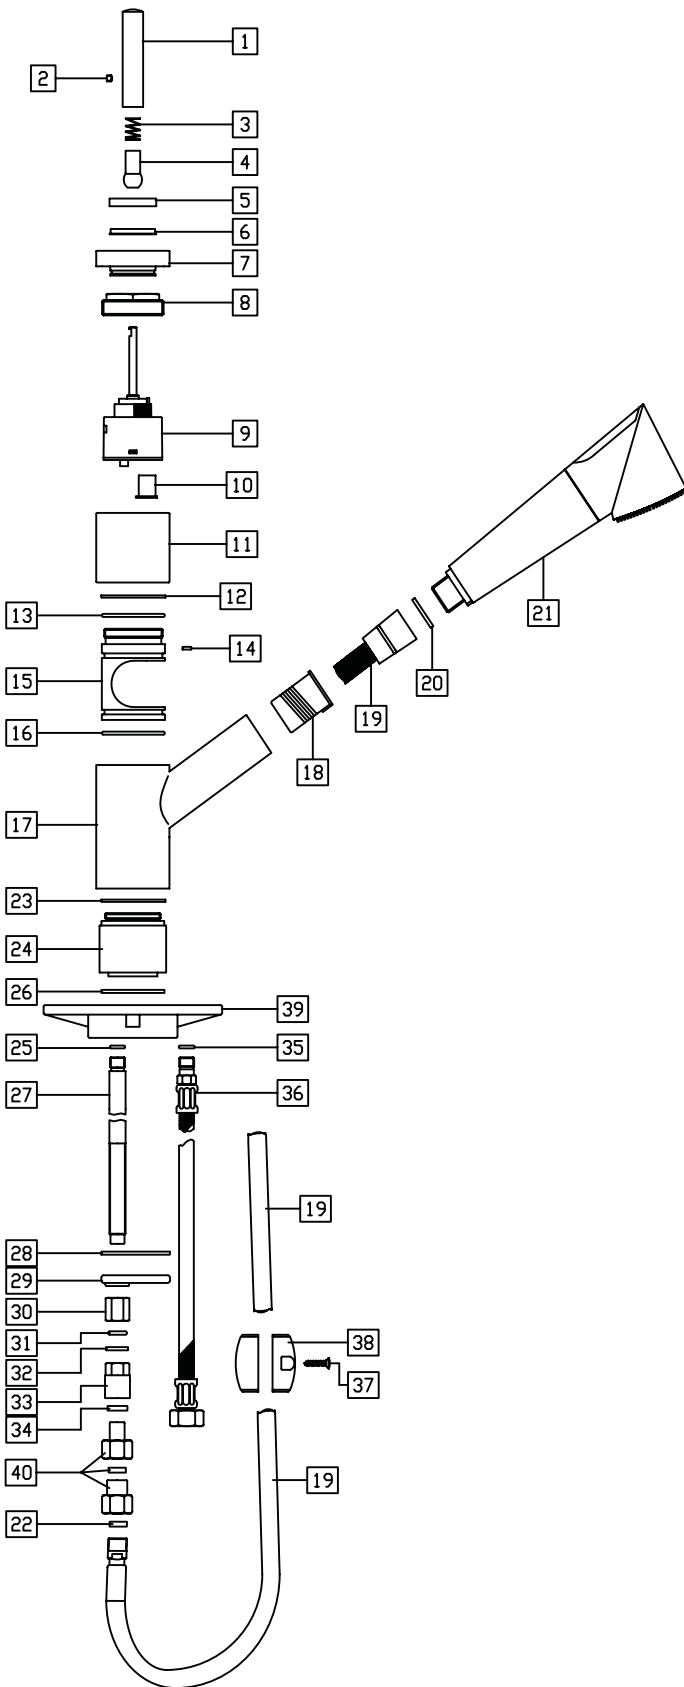

**Arezzo® Single Handle Kitchen Faucet
Model LK7220****FEATURES**

- Single hole top mount installation
 - 1-1/2" (38mm) diameter faucet hole required
 - Maximum countertop thickness 1-1/2" (38mm)
- 180° swing spout with spray and stream pull-out spray
- Single lever faucet with solid brass construction
- Removable ceramic disc cartridge
- Flexible supply tubes with 1/2" (13mm) male I.P.S. adapters
- Available in the following colors & finishes
 - Chrome LK7220CR
 - Brushed nickel LK7220NK
 - Brushed chrome LK7220BC
- Ship Wt. 5.5 lbs. (2.5Kg)
- Due to the weight of this faucet, Elkay recommends that it be installed to an 18" (457mm) gauge stainless steel sink (or heavier) or to a solid surface countertop
- Maximum flow rate
 - 2.5 GPM/9.5 L/min at 80 P.S.I.G
 - 2.5 GPM/8.3 L/min at 60 P.S.I.G

**WARRANTY**

- Limited Lifetime

COMPLIES WITH:

- ADA
- ANSI/NSF61-CERTIFIED
- ASME A112.18.1-05/CSA B125.1-2005-CERTIFIED
- CA AB1953/VT S152
- cUPC-CERTIFIED
- UPC-CERTIFIED

SEE OTHER SIDE FOR REPLACEMENT PARTS

Arezzo® Single Handle Kitchen Faucet Model LK7220

ITEM	PART	DESCRIPTION
1		
2		
3	A55952R - CHROME	LEVER HANDLE ASSEMBLY
4	A55953R - BRUSHED NICKEL	
5	A55954R - BRUSHED CHROME	
6		
7		
8	P29241	CARTRIDGE NUT
9	A56102R	CARTRIDGE
10	A56117R	GREEN WASHER
11		
12		
13		
14	N/A	N/A
15		
16		
17		
18		
19	A56118R	FLEXIBLE HOSE
20		
21	A56110R - CHROME A56125R - BRUSHED NICKEL A56126R - BRUSHED CHROME	HANDSHOWER ASSEMBLY (ALSO INCLUDES FLEX HOSE)
22		
23		
24	N/A	N/A
25		
26		
27		
28		
29		
30	A56024R	HARDWARE
31		
32		
33		
34		
35	A56097R	SUPPLY HOSES (1 PAIR, 1 RED & 1 BLUE)
36		
37		
38	N/A	N/A
39		
40	A56030R	CHECK VALVE