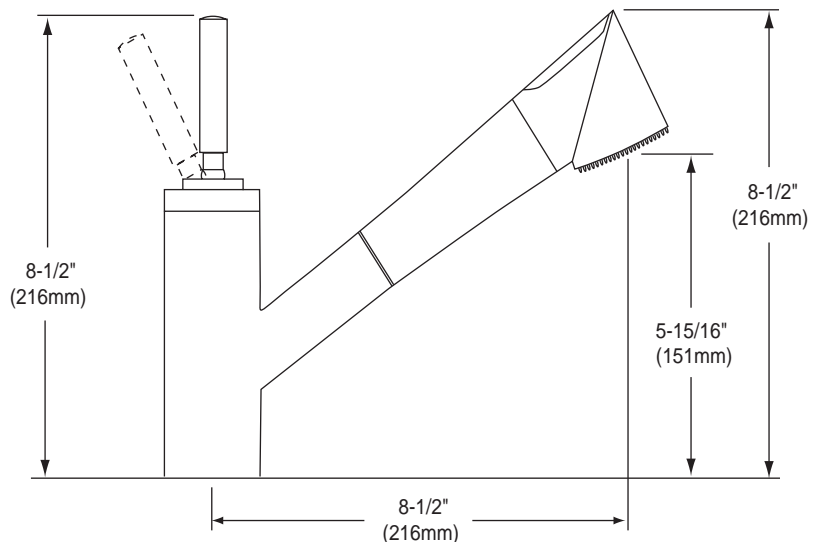

COMPLIES WITH:

- ADA
- ANSI/NSF61-CERTIFIED
- ASME A112.18.1-05/CSA B125.1-2005-CERTIFIED
- CA AB1953/VT S152
- cUPC-CERTIFIED
- UPC-CERTIFIED