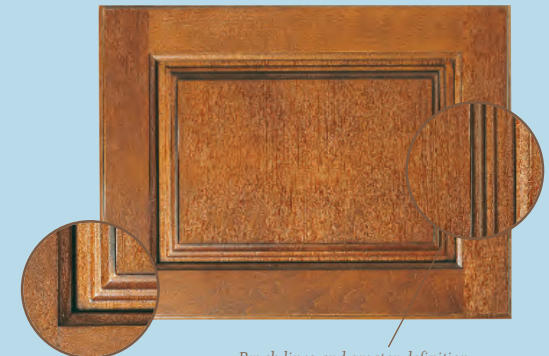

Merlot

Java

Glaze Finishes

The handcrafted glazing technique is a multi-step process that adds depth and dimension to the base finish color and highlights the profile in doors, drawer fronts and moldings.