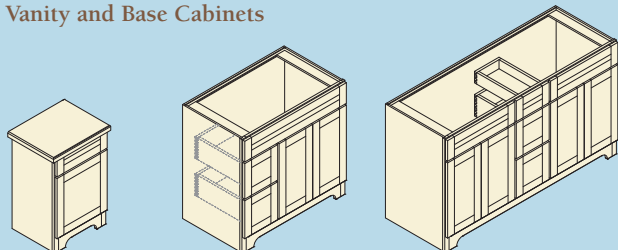

Single and double sink vanities

Collection Features

Each distinctive collection offers a variety of freestanding vanity and furniture pieces. Below are just a few examples of cabinets available to create a personalized ensemble in your bath space. Ask your sales associate about other cabinet options. Furniture pieces shown below are from the Manor Collection.

Vanity and Base Cabinets

Base with wood top