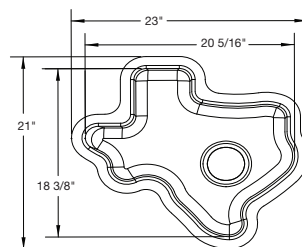

Includes LK36 drain and LKCB2321HW Cutting Board

MYSTIC232135DCB \$1,235.00

Includes LK99 drain and LKCB2321HW Cutting Board

MYSTIC232135CB \$1,140.00

Includes LKCB2321HW Cutting Board

Gauge: 18
Finish: Lustrous Satin
Bowl Depth: 5½"

Drain Opening:

MYSTIC232120DCB: 2"

MYSTIC232135DCB: 3½"

MYSTIC232135CB: 3½"

Undercoating: Sound Guard[®]
Minimum Cabinet Size: 27"

Discover the professional's choice.™