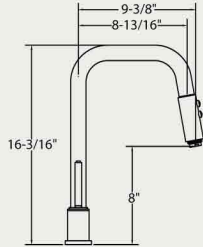

ELKAY®

sinks + faucets

LK7720PSS Ella
Single-lever, Pull-down, Dual Spray
360° Rotation

Maximum countertop thickness: 2"
2 hole installation

Finishes:
(PSS) Polished Stainless Steel,
(SSS) Satin Stainless Steel