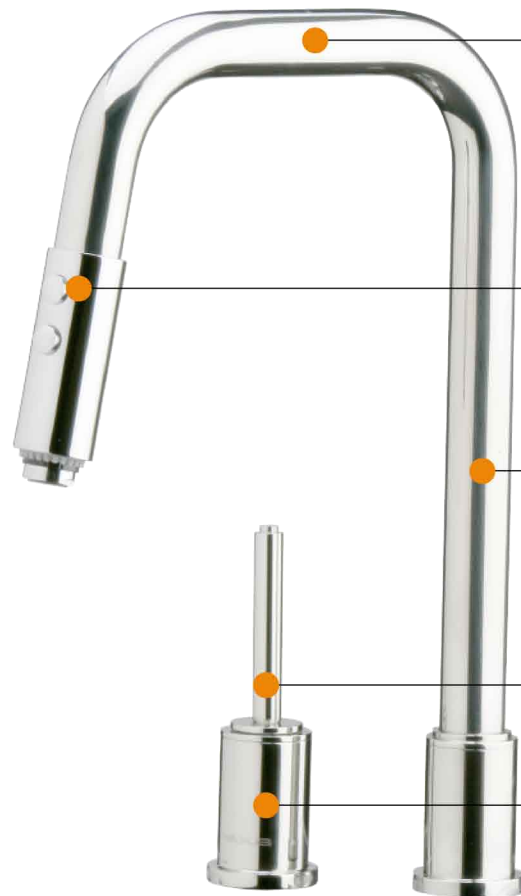

Ella

Stainless Steel Construction from solid type 304 stainless steel. Guaranteed to last a lifetime, easy to clean, requires little maintenance and provides a hygienic surface with no pores or cracks to harbor dirt, grime or bacteria.

Dual Spray Pull-down features a streamline design that provides 360-degree rotation, offering a sophisticated and functional addition to the kitchen.

Satin Stainless Steel or Polished Stainless Steel Finish complements or coordinates with stainless steel appliances, integrating the look and feel of a professional chef's kitchen into any home.

Single Control Joystick Handle can easily be turned on or off even while multi-tasking.

Ceramic Disc Cartridge Technology provides long-lasting, superior performance and ease-of-operation.