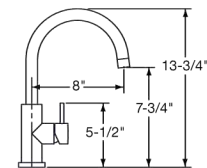

LK7922SSS Allure
Single-lever, Side Spray
LK7921SSS Allure
Single-lever without side spray

Maximum countertop thickness: 2 1/2"
LK7922SSS 2 hole installation
LK7921SSS 1 hole installation

Finishes:
(SSS) Satin Stainless Steel