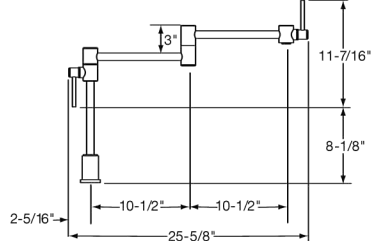

LK7757PSS Ella ♿
Dual-lever, Pot Filler,
Wall Mount, 360° Rotation

1 hole installation

Finishes:
(PSS) Polished Stainless Steel,
(SSS) Satin Stainless Steel

LK7767SSS Ella ♿
Dual-lever, Pot Filler,
Deck Mount, 360° Rotation