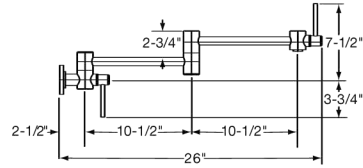

LK7757PSS Ella ♿
Dual-lever, Pot Filler,
Wall Mount, 360° Rotation

1 hole installation

Finishes:
(PSS) Polished Stainless Steel,
(SSS) Satin Stainless Steel