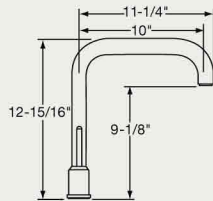

LK7721 Ella ♿
Single-lever without side spray

Maximum countertop thickness:
LK7722: 2"; LK7721: 2 1/2"
3 hole installation

Finishes:
(PSS) Polished Stainless Steel,
(SSS) Satin Stainless Steel