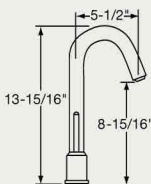

ELKAY®

sinks + faucets

LK7720PSS Ella
Single-lever, Pull-down, Dual Spray
360° Rotation

Maximum countertop thickness: 2"
2 hole installation

Finishes:
(PSS) Polished Stainless Steel,
(SSS) Satin Stainless Steel

LK7722PSS Ella
Single-lever, Side Spray
360° Rotation

LK7721 Ella ♿
Single-lever without side spray

Maximum countertop thickness:
LK7722: 2"; LK7721: 2 1/2"
3 hole installation

Finishes:
(PSS) Polished Stainless Steel,
(SSS) Satin Stainless Steel

LK7727PSS Ella ♿
Single-lever, 360° Rotation
LKM7727PSS ♿
With Green Olive on Handle

Maximum countertop thickness: 2 1/2"
2 hole installation

Finishes:
(PSS) Polished Stainless Steel (LK7727 and LKM7727),
(SSS) Satin Stainless Steel (LK7727 only)