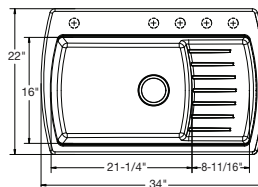

### ELQTU2218WH

Reversible design, sink can be rotated so bowl is on the right or left

Bowl Depth: 8"  
Integrated Shelf: Recessed 2 $\frac{13}{16}$ "  
Drain Opening: 3 $\frac{1}{2}$ "  
Minimum Cabinet Size: 27"

### ELQT342210LHK

Bowl Depth: 10"  
Faucet Holes: 5 Prescored  
Integrated Shelf: Recessed 4 $\frac{3}{4}$ "  
Drain Opening: 3 $\frac{1}{2}$ "  
Minimum Cabinet Size: 36"