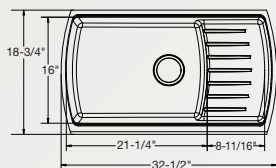

### ELQTU342210JV

Reversible design, sink can be rotated so bowl is on the right or left

Bowl Depth: 10"  
Integrated Shelf: Recessed 4 $\frac{3}{4}$ "  
Drain Opening: 3 $\frac{1}{2}$ "  
Minimum Cabinet Size: 36"