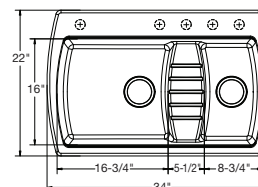

Optional Accessories:

Cutting Board: LKCB1713HW
Bottom Grid: LKVOBG2116RSS
Colander: LKC0916SS
Prep Bowl: LKB0916SS
Drain: LKS35
LKKDT35