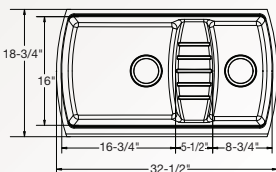

ELQTLB342210BK

Reversible design, sink can be rotated so large bowl is on the right or left

Bowl Depth: small 8", large 10"
Work Bench: Recessed 4 $\frac{3}{4}$ "
Drain Opening: 3 $\frac{1}{2}$ "
Minimum Cabinet Size: 36"

Optional Accessories

Cutting Board: LKCB1813HW
Bottom Grids:
LKVOBG1716RSS (Large Bowl)
LKVBG916SS (Small Bowl)
Colander: LKC0916SS (Either Bowl)
Prep Bowl: LKB0916SS (Either Bowl)
Trivet: LKT515BK (Work Bench)
Drain: LKS35
LKKDT35