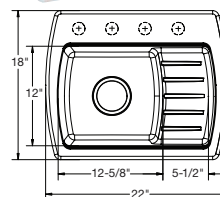

### ELQT342210LHK

Bowl Depth: 10"  
Faucet Holes: 5 Prescored  
Integrated Shelf: Recessed 4 $\frac{3}{4}$ "  
Drain Opening: 3 $\frac{1}{2}$ "  
Minimum Cabinet Size: 36"

### ELQTLB342210RBK

Bowl Depth: small 8", large 10"  
Faucet Holes: 5 Prescored  
Work Bench: Recessed 4 $\frac{3}{4}$ "  
Drain Opening: 3 $\frac{1}{2}$ "  
Minimum Cabinet Size: 36"

### ELQT2218LWH

Bowl Depth: 8"  
Faucet Holes: 4 Prescored  
Drain Opening: 3 $\frac{1}{2}$ "  
Minimum Cabinet Size: 27"