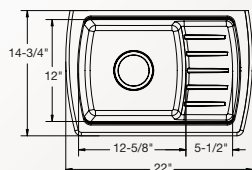

### ELQTU342210JV

Reversible design, sink can be rotated so bowl is on the right or left

Bowl Depth: 10"  
Integrated Shelf: Recessed 4 $\frac{3}{4}$ "  
Drain Opening: 3 $\frac{1}{2}$ "  
Minimum Cabinet Size: 36"

### ELQTLB342210BK

Reversible design, sink can be rotated so large bowl is on the right or left

Bowl Depth: small 8", large 10"  
Work Bench: Recessed 4 $\frac{3}{4}$ "  
Drain Opening: 3 $\frac{1}{2}$ "  
Minimum Cabinet Size: 36"

### ELQTU2218WH

Reversible design, sink can be rotated so bowl is on the right or left

Bowl Depth: 8"  
Integrated Shelf: Recessed 2 $\frac{13}{16}$ "  
Drain Opening: 3 $\frac{1}{2}$ "  
Minimum Cabinet Size: 27"