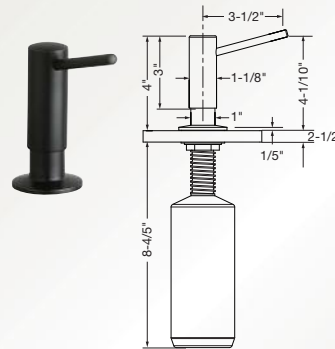

Elevate the culinary experience with the professional grade Gourmet faucet collection. Meticulous attention to form and function creates a new standard for the connoisseur.

- The Gourmet faucet design complements the overall design of today's casual elegance for kitchens
- Designed with attention to detail including finish-matched buttons
- Both hi- and mid-rise base options allow for flexible installation (LKGT1041 only)
- Full suite available: matching bar/prep faucet; matching soap dispenser
- Available as low flow 1.5gpm option

Discover the professional's choice.[™]

- Designed with attention to detail including finish matched buttons
- Swivel ball joint for easy use
- Ceramic disc cartridge
- Anti-twist stainless steel hose
- 110 Degree swivel spout with pull-out reaches all bowl corners, even in the largest sinks
- Pull-out hand spray with option of spray or aerated flow function
- Hi- and mid-rise base options to allow for flexible installation (LKGT1041 only)

LKGT1041NK Gourmet
Single-lever, Pull-out, Kitchen
 LKLFGT1041 Gourmet
 Low flow model
 Maximum countertop thickness: 2½"
 1 hole installation

LKGT1054RB Gourmet
Soap Dispenser
 Maximum countertop thickness: 2½"

Finishes:

(CR) Chrome

(NK) Brushed Nickel

(RB) Oil Rubbed Bronze

LKGT1042CR Gourmet
Single-lever, Pull-out, Bar/Prep
 LKLFGT1042 Gourmet
 Low flow model
 Maximum countertop thickness: 3"
 1 hole installation