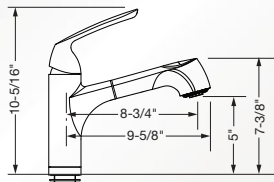

Discover the professional's choice.[™]

- Designed with attention to detail including finish matched buttons
- Swivel ball joint for easy use
- Ceramic disc cartridge
- Anti-twist stainless steel hose
- 110 Degree swivel spout with pull-out reaches all bowl corners, even in the largest sinks
- Pull-out hand spray with option of spray or aerated flow function
- Hi- and mid-rise base options to allow for flexible installation (LKGT1041 only)

LKGT1041NK Gourmet
Single-lever, Pull-out, Kitchen
 LKLFGT1041 Gourmet
 Low flow model
 Maximum countertop thickness: 2½"
 1 hole installation

LKGT1054RB Gourmet
Soap Dispenser
 Maximum countertop thickness: 2½"

Finishes:

(CR) Chrome

(NK) Brushed Nickel

(RB) Oil Rubbed Bronze

LKGT1042CR Gourmet
Single-lever, Pull-out, Bar/Prep
 LKLFGT1042 Gourmet
 Low flow model
 Maximum countertop thickness: 3"
 1 hole installation