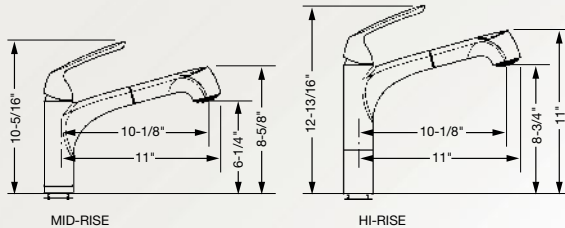

Elevate the culinary experience with the professional grade Gourmet faucet collection. Meticulous attention to form and function creates a new standard for the connoisseur.

- The Gourmet faucet design complements the overall design of today's casual elegance for kitchens
- Designed with attention to detail including finish-matched buttons
- Both hi- and mid-rise base options allow for flexible installation (LKGT1041 only)
- Full suite available: matching bar/prep faucet; matching soap dispenser
- Available as low flow 1.5gpm option

Discover the professional's choice.[™]

- Designed with attention to detail including finish matched buttons
- Swivel ball joint for easy use
- Ceramic disc cartridge
- Anti-twist stainless steel hose
- 110 Degree swivel spout with pull-out reaches all bowl corners, even in the largest sinks
- Pull-out hand spray with option of spray or aerated flow function
- Hi- and mid-rise base options to allow for flexible installation (LKGT1041 only)

LKGT1041NK Gourmet
Single-lever, Pull-out, Kitchen
 LKLFGT1041 Gourmet
 Low flow model
 Maximum countertop thickness: 2½"
 1 hole installation

LKGT1054RB Gourmet
Soap Dispenser
 Maximum countertop thickness: 2½"

Finishes:

(CR) Chrome

(NK) Brushed Nickel

(RB) Oil Rubbed Bronze

LKGT1042CR Gourmet
Single-lever, Pull-out, Bar/Prep
 LKLFGT1042 Gourmet
 Low flow model
 Maximum countertop thickness: 3"
 1 hole installation