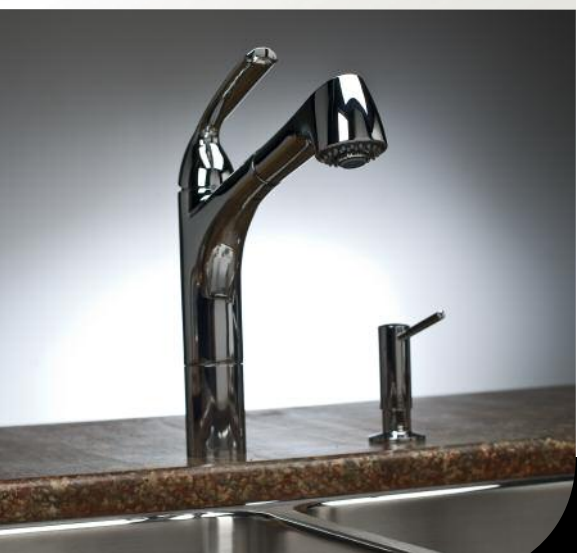

ELKAY[®]

sinks + faucets

Introducing

Gourmet[™]

Faucets

GOURMET[™]
Faucets

Gourmet faucets are a great pairing with Elkay's iconic Gourmet sink line, which includes stainless steel, copper, Explore[™] fine fireclay, Quartech[™] and e-granite[™] material options.

Elevate the culinary experience with the professional grade Gourmet faucet collection. Meticulous attention to form and function creates a new standard for the connoisseur.

- The Gourmet faucet design complements the overall design of today's casual elegance for kitchens
- Designed with attention to detail including finish-matched buttons
- Both hi- and mid-rise base options allow for flexible installation (LKGT1041 only)
- Full suite available: matching bar/prep faucet; matching soap dispenser
- Available as low flow 1.5gpm option

Discover the professional's choice.[™]

- Designed with attention to detail including finish matched buttons
- Swivel ball joint for easy use
- Ceramic disc cartridge
- Anti-twist stainless steel hose
- 110 Degree swivel spout with pull-out reaches all bowl corners, even in the largest sinks
- Pull-out hand spray with option of spray or aerated flow function
- Hi- and mid-rise base options to allow for flexible installation (LKGT1041 only)

LKGT1041NK Gourmet
Single-lever, Pull-out, Kitchen
 LKLFGT1041 Gourmet
 Low flow model
 Maximum countertop thickness: 2½"
 1 hole installation

LKGT1054RB Gourmet
Soap Dispenser
 Maximum countertop thickness: 2½"