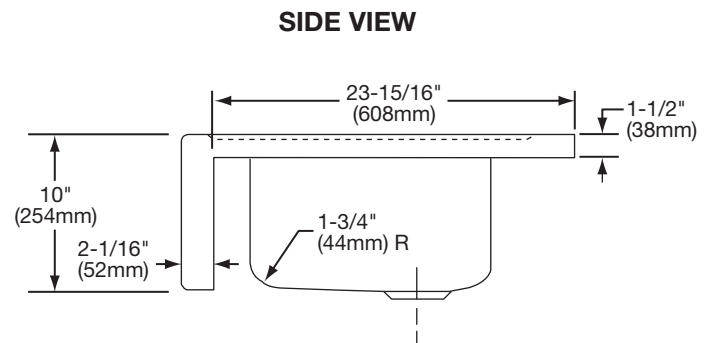

HOLE DRILLING CONFIGURATION

In keeping with our policy of continuing product improvement, Elkay reserves the right to change product specifications without notice. Please visit elkayusa.com for most current version of Elkay product specification sheets.

This specification describes an Elkay product with design, quality and functional benefits to the user. When making a comparison of other producers' offerings, be certain these features are not overlooked.