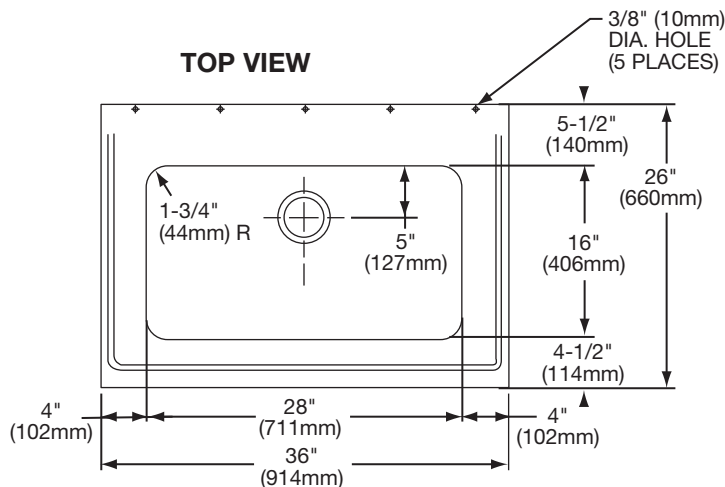

HOLE DRILLING CONFIGURATION

In keeping with our policy of continuing product improvement, Elkay reserves the right to change product specifications without notice. Please visit elkayusa.com for most current version of Elkay product specification sheets.

This specification describes an Elkay product with design, quality and functional benefits to the user. When making a comparison of other producers' offerings, be certain these features are not overlooked.