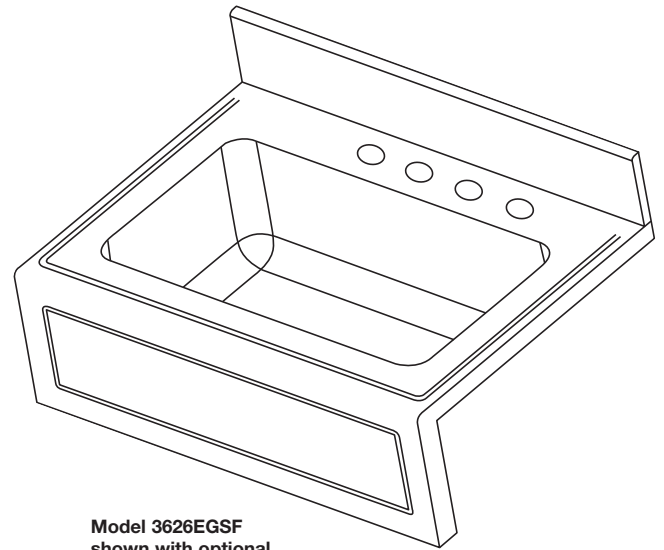

ELKAY®

SPECIFICATIONS

Elite Gourmet™ by Elkay

36" (914mm) Single Bowl Apron Sinktop

Model 3626EGSF

GENERAL

Elite Gourmet Apron Sinktop can be customized with optional backsplash.

SINK DESIGN FEATURES

Professional grade 16 (1.6mm) gauge, Type 304 stainless steel.
Length: Standard 36" (914mm).
Bowl Depth: 10" (254mm).
Apron Height: 10" (254mm).
Coved Corners: 1-3/4" (44mm) vertical and horizontal radius.
Outer edge of sink has a 5/32" (4mm) raised rim.
Underside: Fully protected by heavy duty Sound Guard™ under-coating to prevent condensation and deaden sound.
Hand blended to a lustrous satin finish.
Drain Fitting: (1) LK99 drain included.

Not compatible with cabinet, front panel or towel bar.

Sinks come standard with backsplash mounting holes. Specify "NB" suffix to order without.

Backsplash: For design features, reference specification sheet EG-5.

OPTIONAL ACCESSORIES

Bottom Grid: LKWOBG2816SS.
Cutting Boards: CB1713, CBS1316.
Rinsing Baskets: LKWRB2816SS, LKWERBSS.
Utensil Caddy for Rinsing Basket: LKWUCSS.

SINK DIMENSIONS (INCHES)*

Model Number	Overall		Bowl			Fits Cabinet Base	No. of 1-1/2" (44mm) Dia. Faucet Holes. 2 Hole at 8" (127mm) Centers, 3 and 4 Hole at 4" (102mm) Centers. 0 Hole Std. w/2" 51mm Backsplash
	L	W	L	W	D		
3626EGSF	36 (914mm)	26 (660mm)	28 (711mm)	16 (406mm)	10 (254mm)	36" (914mm)	0, 2, 3 or 4

*Length is left to right. Width is front to back.

Model 3626EGSF shown with optional 3/4" (19mm) Backsplash