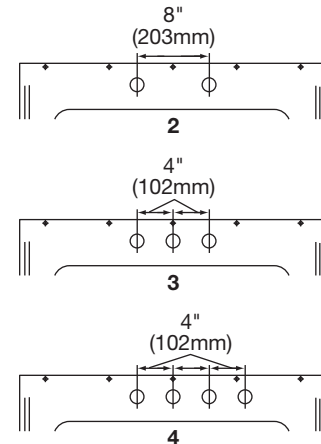

HOLE DRILLING CONFIGURATION

In keeping with our policy of continuing product improvement, Elkay reserves the right to change product specifications without notice. Please visit elkayusa.com for most current version of Elkay product specification sheets.

This specification describes an Elkay product with design, quality and functional benefits to the user. When making a comparison of other producers' offerings, be certain these features are not overlooked.