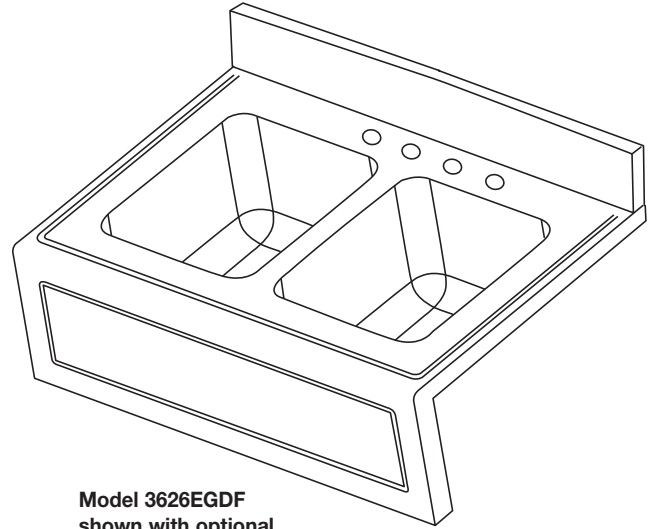

ELKAY[®]

SPECIFICATIONS

Elite Gourmet™ by Elkay

36" (914mm) Double Bowl Apron Sinktop

Model 3626EGDF Series

GENERAL

Elite Gourmet Apron Sinktop can be customized with optional backsplash.

SINK DESIGN FEATURES

Material: Professional grade 16 (1.6mm) gauge, Type 304 stainless steel.

Length: Standard 36" (914mm).

Bowl Depth: 10" (254mm).

Apron Height: 10" (254mm).

Coved Corners: 1-3/4" (44mm) vertical and horizontal radius.

Outer edge of sink has a 5/32" (4mm) raised rim.

Underside: Fully protected by heavy duty Sound Guard™ undercoating to prevent condensation and deaden sound.

Hand blended to a lustrous satin finish.

Drain Fittings: (2) LK99 drains included.

Not compatible with cabinet, front panel or towel bar.

Sinks come standard with backsplash mounting holes. Specify "NB" suffix to order without.

Backsplash: For design features, reference specification sheet EG-5.