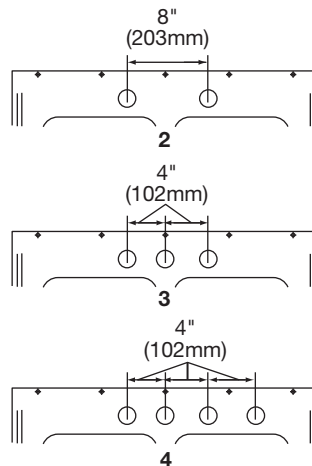

Material: Professional grade 16 (1.6mm) gauge, Type 304 stainless steel.

Length: Standard 36" (914mm).

Bowl Depth: 10" (254mm).

Apron Height: 10" (254mm).

Coved Corners: 1-3/4" (44mm) vertical and horizontal radius.

SINK DIMENSIONS (INCHES)*

Model Number	Overall		Right Bowl			Left Bowl			Fits Cabinet Base	No. of 1-1/2" (44mm) Dia. Faucet Holes. 2 Hole at 8" (127mm) Centers, 3 and 4 Hole at 4" (102mm) Centers. 0 Hole Std. w/2" 51mm) Backsplash
	L	W	L	W	D	L	W	D		
3626EGDF	36 (914mm)	26 (660mm)	13 1/2 (343mm)	16 (406mm)	10 (254mm)	13 1/2 (343mm)	16 (406mm)	10 (254mm)	36" (914mm)	0, 2, 3 or 4

*Length is left to right. Width is front to back.

HOLE DRILLING CONFIGURATIONS

In keeping with our policy of continuing product improvement, Elkay reserves the right to change product specifications without notice. Please visit elkayusa.com for most current version of Elkay product specification sheets.