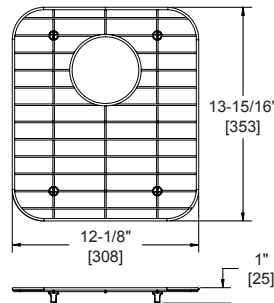

### FEATURES

- Nickel-bearing stainless steel
- Bright finish
- Gray feet
- Designed to fit specific sink bowl geometry
- Dishwasher safe

GBG1318SS  
Fits bowl size 13-1/2" X 18"

GBG1414SS  
Fits bowl size 14" X 14"

GBG1415SS  
Fits bowl size 14" X 15-3/4"

GBG2115SS  
Fits bowl size 21" X 15-3/4"

GBG2816SS  
Fits bowl size 28" X 15-3/4"

GOBG1115SS  
Fits bowl size 11-1/2" X 15"  
(For rear drain placement)

GOBG1415SS  
Fits bowl size 14" X 15-3/4"  
(For rear drain placement)

GOBG1617SS  
Fits bowl size 16" X 17-1/2"  
(For rear drain placement)

GOBG2115SS  
Fits bowl size 21" X 15-3/4"  
(For rear drain placement)

GOBG2118SS  
Fits bowl size 21" X 18-5/8"  
(For rear drain placement)

GOBG2816SS  
Fits bowl size 28" X 15-3/4"  
(For rear drain placement)