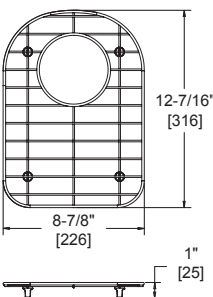

### FEATURES

- Nickel-bearing stainless steel
- Bright finish
- Gray feet
- Designed to fit specific sink bowl geometry
- Dishwasher safe

GBG1318SS  
Fits bowl size 13-1/2" X 18"

GBG1414SS  
Fits bowl size 14" X 14"

GBG1415SS  
Fits bowl size 14" X 15-3/4"

GBG2115SS  
Fits bowl size 21" X 15-3/4"

GBG2816SS  
Fits bowl size 28" X 15-3/4"

GOBG1115SS  
Fits bowl size 11-1/2" X 15"  
(For rear drain placement)

GOBG1415SS  
Fits bowl size 14" X 15-3/4"  
(For rear drain placement)

GOBG1617SS  
Fits bowl size 16" X 17-1/2"  
(For rear drain placement)

GOBG2115SS  
Fits bowl size 21" X 15-3/4"  
(For rear drain placement)

GOBG2118SS  
Fits bowl size 21" X 18-5/8"  
(For rear drain placement)

GOBG2816SS  
Fits bowl size 28" X 15-3/4"  
(For rear drain placement)