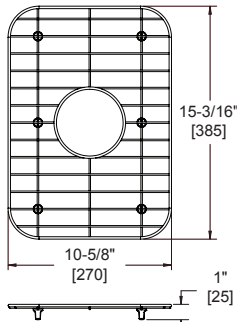

### FEATURES

- Nickel-bearing stainless steel
- Bright finish
- Gray feet
- Designed to fit specific sink bowl geometry
- Dishwasher safe

GBG1318SS  
Fits bowl size 13-1/2" X 18"

GBG1414SS  
Fits bowl size 14" X 14"

GBG1415SS  
Fits bowl size 14" X 15-3/4"

GBG2115SS  
Fits bowl size 21" X 15-3/4"

GBG2816SS  
Fits bowl size 28" X 15-3/4"

GOBG1115SS  
Fits bowl size 11-1/2" X 15"  
(For rear drain placement)

GOBG1415SS  
Fits bowl size 14" X 15-3/4"  
(For rear drain placement)

GOBG1617SS  
Fits bowl size 16" X 17-1/2"  
(For rear drain placement)

GOBG2115SS  
Fits bowl size 21" X 15-3/4"  
(For rear drain placement)

GOBG2118SS  
Fits bowl size 21" X 18-5/8"  
(For rear drain placement)

GOBG2816SS  
Fits bowl size 28" X 15-3/4"  
(For rear drain placement)