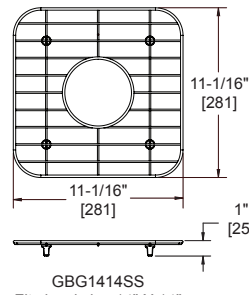

### FEATURES

- Nickel-bearing stainless steel
- Bright finish
- Gray feet
- Designed to fit specific sink bowl geometry
- Dishwasher safe

GBG1318SS  
Fits bowl size 13-1/2" X 18"

GBG1414SS  
Fits bowl size 14" X 14"

GBG1415SS  
Fits bowl size 14" X 15-3/4"

GBG2115SS  
Fits bowl size 21" X 15-3/4"

GBG2816SS  
Fits bowl size 28" X 15-3/4"

GOBG1115SS  
Fits bowl size 11-1/2" X 15"  
(For rear drain placement)

GOBG1415SS  
Fits bowl size 14" X 15-3/4"  
(For rear drain placement)

GOBG1617SS  
Fits bowl size 16" X 17-1/2"  
(For rear drain placement)

GOBG2115SS  
Fits bowl size 21" X 15-3/4"  
(For rear drain placement)

GOBG2118SS  
Fits bowl size 21" X 18-5/8"  
(For rear drain placement)

GOBG2816SS  
Fits bowl size 28" X 15-3/4"  
(For rear drain placement)