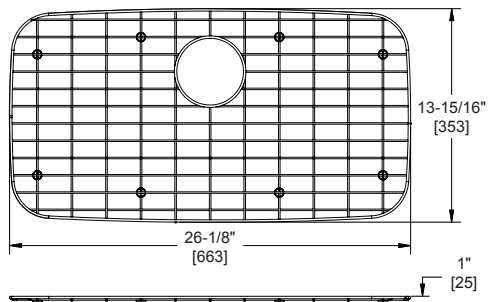

### FEATURES

- Nickel-bearing stainless steel
- Bright finish
- Gray feet
- Designed to fit specific sink bowl geometry
- Dishwasher safe

GBG1318SS  
Fits bowl size 13-1/2" X 18"

GBG1414SS  
Fits bowl size 14" X 14"

GBG1415SS  
Fits bowl size 14" X 15-3/4"

GBG2115SS  
Fits bowl size 21" X 15-3/4"

GBG2816SS  
Fits bowl size 28" X 15-3/4"

GOBG1115SS  
Fits bowl size 11-1/2" X 15"  
(For rear drain placement)

GOBG1415SS  
Fits bowl size 14" X 15-3/4"  
(For rear drain placement)

GOBG1617SS  
Fits bowl size 16" X 17-1/2"  
(For rear drain placement)

GOBG2115SS  
Fits bowl size 21" X 15-3/4"  
(For rear drain placement)

GOBG2118SS  
Fits bowl size 21" X 18-5/8"  
(For rear drain placement)

GOBG2816SS  
Fits bowl size 28" X 15-3/4"  
(For rear drain placement)