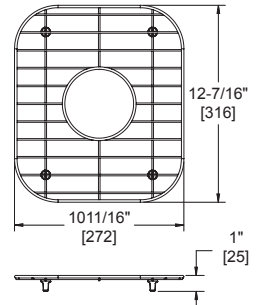

### FEATURES

- Nickel-bearing stainless steel
- Bright finish
- Gray feet
- Designed to fit specific sink bowl geometry
- Dishwasher safe

GBG1318SS  
Fits bowl size 13-1/2" X 18"

GBG1414SS  
Fits bowl size 14" X 14"

GBG1415SS  
Fits bowl size 14" X 15-3/4"

GBG2115SS  
Fits bowl size 21" X 15-3/4"

GBG2816SS  
Fits bowl size 28" X 15-3/4"

GOBG1115SS  
Fits bowl size 11-1/2" X 15"  
(For rear drain placement)

GOBG1415SS  
Fits bowl size 14" X 15-3/4"  
(For rear drain placement)

GOBG1617SS  
Fits bowl size 16" X 17-1/2"  
(For rear drain placement)

GOBG2115SS  
Fits bowl size 21" X 15-3/4"  
(For rear drain placement)

GOBG2118SS  
Fits bowl size 21" X 18-5/8"  
(For rear drain placement)

GOBG2816SS  
Fits bowl size 28" X 15-3/4"  
(For rear drain placement)