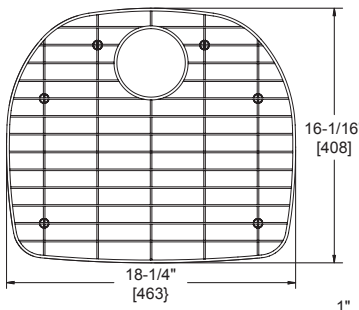

### FEATURES

- Nickel-bearing stainless steel
- Bright finish
- Gray feet
- Designed to fit specific sink bowl geometry
- Dishwasher safe

GBG1318SS  
Fits bowl size 13-1/2" X 18"

GBG1414SS  
Fits bowl size 14" X 14"

GBG1415SS  
Fits bowl size 14" X 15-3/4"

GBG2115SS  
Fits bowl size 21" X 15-3/4"

GBG2816SS  
Fits bowl size 28" X 15-3/4"

GOBG1115SS  
Fits bowl size 11-1/2" X 15"  
(For rear drain placement)

GOBG1415SS  
Fits bowl size 14" X 15-3/4"  
(For rear drain placement)

GOBG1617SS  
Fits bowl size 16" X 17-1/2"  
(For rear drain placement)

GOBG2115SS  
Fits bowl size 21" X 15-3/4"  
(For rear drain placement)

GOBG2118SS  
Fits bowl size 21" X 18-5/8"  
(For rear drain placement)

GOBG2816SS  
Fits bowl size 28" X 15-3/4"  
(For rear drain placement)