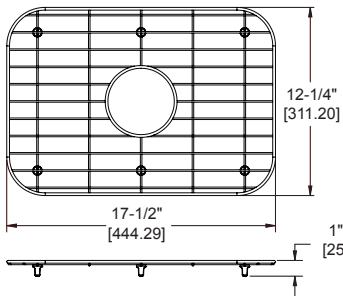

### FEATURES

- Nickel-bearing stainless steel
- Bright finish
- Gray feet
- Designed to fit specific sink bowl geometry
- Dishwasher safe

GBG1318SS  
Fits bowl size 13-1/2" X 18"

GBG1414SS  
Fits bowl size 14" X 14"

GBG1415SS  
Fits bowl size 14" X 15-3/4"

GBG2115SS  
Fits bowl size 21" X 15-3/4"

GBG2816SS  
Fits bowl size 28" X 15-3/4"

GOBG1115SS  
Fits bowl size 11-1/2" X 15"  
(For rear drain placement)

GOBG1415SS  
Fits bowl size 14" X 15-3/4"  
(For rear drain placement)

GOBG1617SS  
Fits bowl size 16" X 17-1/2"  
(For rear drain placement)

GOBG2115SS  
Fits bowl size 21" X 15-3/4"  
(For rear drain placement)

GOBG2118SS  
Fits bowl size 21" X 18-5/8"  
(For rear drain placement)

GOBG2816SS  
Fits bowl size 28" X 15-3/4"  
(For rear drain placement)