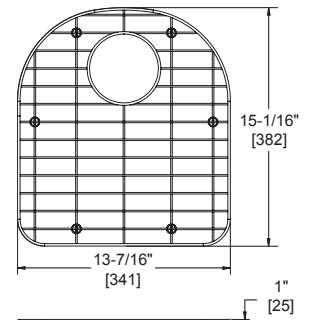

### FEATURES

- Nickel-bearing stainless steel
- Bright finish
- Gray feet
- Designed to fit specific sink bowl geometry
- Dishwasher safe

GBG1318SS  
Fits bowl size 13-1/2" X 18"

GBG1414SS  
Fits bowl size 14" X 14"

GBG1415SS  
Fits bowl size 14" X 15-3/4"

GBG2115SS  
Fits bowl size 21" X 15-3/4"

GBG2816SS  
Fits bowl size 28" X 15-3/4"

GOBG1115SS  
Fits bowl size 11-1/2" X 15"  
(For rear drain placement)

GOBG1415SS  
Fits bowl size 14" X 15-3/4"  
(For rear drain placement)

GOBG1617SS  
Fits bowl size 16" X 17-1/2"  
(For rear drain placement)

GOBG2115SS  
Fits bowl size 21" X 15-3/4"  
(For rear drain placement)

GOBG2118SS  
Fits bowl size 21" X 18-5/8"  
(For rear drain placement)

GOBG2816SS  
Fits bowl size 28" X 15-3/4"  
(For rear drain placement)