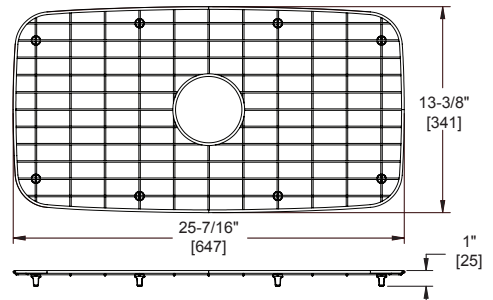

### FEATURES

- Nickel-bearing stainless steel
- Bright finish
- Gray feet
- Designed to fit specific sink bowl geometry
- Dishwasher safe

GBG1318SS  
Fits bowl size 13-1/2" X 18"

GBG1414SS  
Fits bowl size 14" X 14"

GBG1415SS  
Fits bowl size 14" X 15-3/4"

GBG2115SS  
Fits bowl size 21" X 15-3/4"

GBG2816SS  
Fits bowl size 28" X 15-3/4"

GOBG1115SS  
Fits bowl size 11-1/2" X 15"  
(For rear drain placement)

GOBG1415SS  
Fits bowl size 14" X 15-3/4"  
(For rear drain placement)

GOBG1617SS  
Fits bowl size 16" X 17-1/2"  
(For rear drain placement)

GOBG2115SS  
Fits bowl size 21" X 15-3/4"  
(For rear drain placement)

GOBG2118SS  
Fits bowl size 21" X 18-5/8"  
(For rear drain placement)

GOBG2816SS  
Fits bowl size 28" X 15-3/4"  
(For rear drain placement)