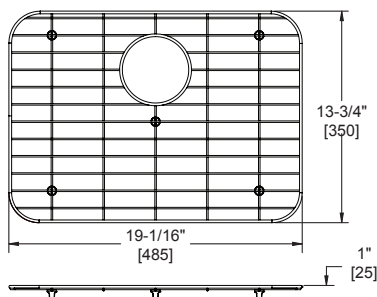

### FEATURES

- Nickel-bearing stainless steel
- Bright finish
- Gray feet
- Designed to fit specific sink bowl geometry
- Dishwasher safe

GBG1318SS  
Fits bowl size 13-1/2" X 18"

GBG1414SS  
Fits bowl size 14" X 14"

GBG1415SS  
Fits bowl size 14" X 15-3/4"

GBG2115SS  
Fits bowl size 21" X 15-3/4"

GBG2816SS  
Fits bowl size 28" X 15-3/4"

GOBG1115SS  
Fits bowl size 11-1/2" X 15"  
(For rear drain placement)

GOBG1415SS  
Fits bowl size 14" X 15-3/4"  
(For rear drain placement)

GOBG1617SS  
Fits bowl size 16" X 17-1/2"  
(For rear drain placement)

GOBG2115SS  
Fits bowl size 21" X 15-3/4"  
(For rear drain placement)

GOBG2118SS  
Fits bowl size 21" X 18-5/8"  
(For rear drain placement)

GOBG2816SS  
Fits bowl size 28" X 15-3/4"  
(For rear drain placement)