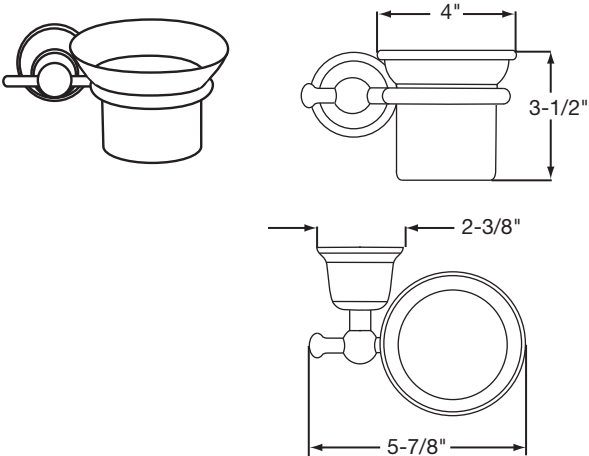

MODEL LKBAC213 WALL CUP HOLDER