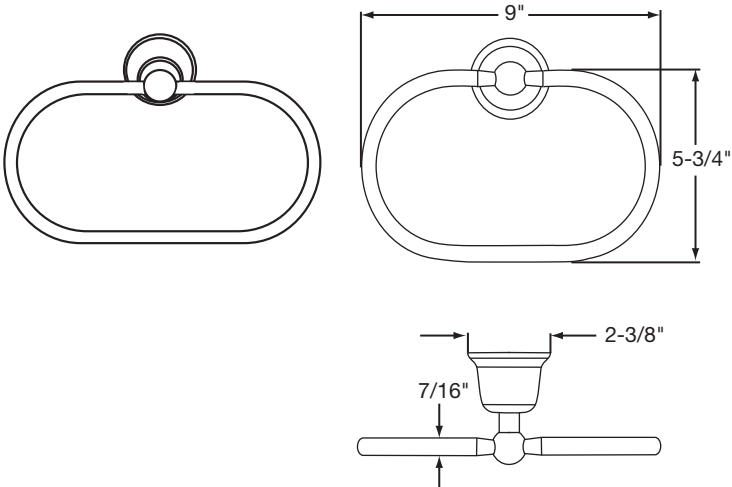

Bath Accessories

MODEL LKBAC225 FULL TOWEL BAR