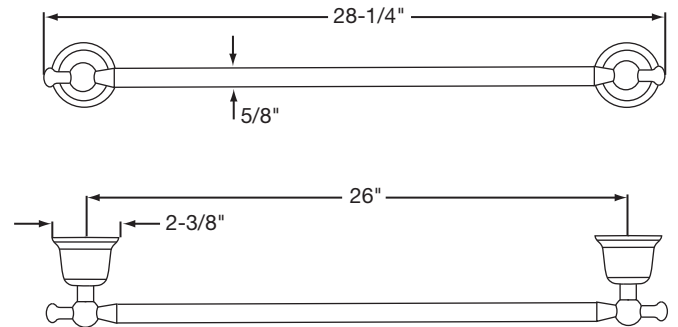

#### MODEL LKBAC220 17" TOWEL BAR

#### MODEL LKBAC221 22-7/8" TOWEL BAR

#### MODEL LKBAC222 28-1/4" TOWEL BAR

ALL DIMENSIONS IN INCHES. TO CONVERT TO MILLIMETERS MULTIPLY BY 25.4.

*In keeping with our policy of continuing product improvement, Elkay reserves the right to change product specifications without notice.*