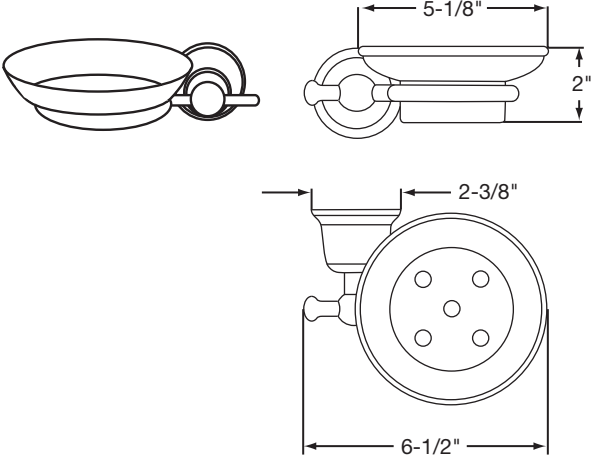

#### MODEL LKBAC222 28-1/4" TOWEL BAR

ALL DIMENSIONS IN INCHES. TO CONVERT TO MILLIMETERS MULTIPLY BY 25.4.

*In keeping with our policy of continuing product improvement, Elkay reserves the right to change product specifications without notice.*

### Bath Accessories

**MODEL LKBAC225 FULL TOWEL BAR**

**MODEL LKBAC213 WALL CUP HOLDER**

**MODEL LKBAC230 TOWEL RING**

**MODEL LKBAC210 SOAP HOLDER**

**MODEL LKBAC231 TOILET PAPER HOLDER**