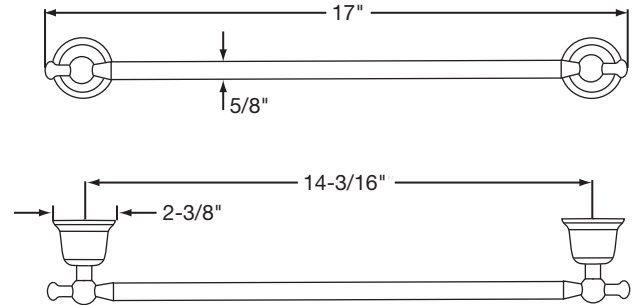

#### MODEL LKBAC220 17" TOWEL BAR

#### MODEL LKBAC221 22-7/8" TOWEL BAR

#### MODEL LKBAC222 28-1/4" TOWEL BAR

ALL DIMENSIONS IN INCHES. TO CONVERT TO MILLIMETERS MULTIPLY BY 25.4.

*In keeping with our policy of continuing product improvement, Elkay reserves the right to change product specifications without notice.*