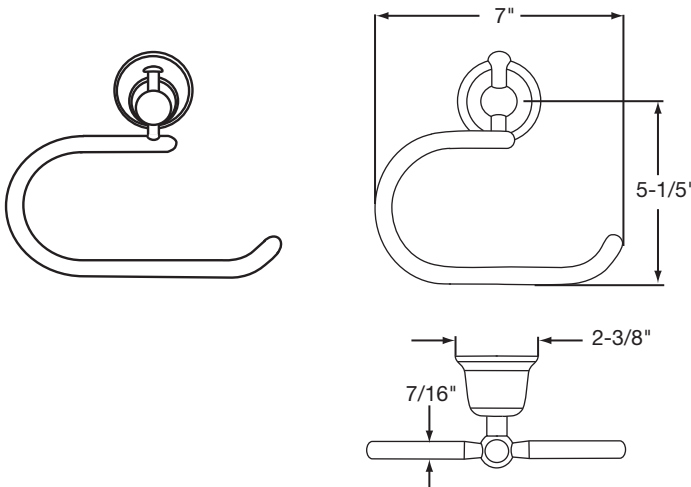

#### MODEL LKBAC222 28-1/4" TOWEL BAR

ALL DIMENSIONS IN INCHES. TO CONVERT TO MILLIMETERS MULTIPLY BY 25.4.

*In keeping with our policy of continuing product improvement, Elkay reserves the right to change product specifications without notice.*

### Bath Accessories

**MODEL LKBAC225 FULL TOWEL BAR**

**MODEL LKBAC213 WALL CUP HOLDER**

**MODEL LKBAC230 TOWEL RING**

**MODEL LKBAC210 SOAP HOLDER**

**MODEL LKBAC231 TOILET PAPER HOLDER**