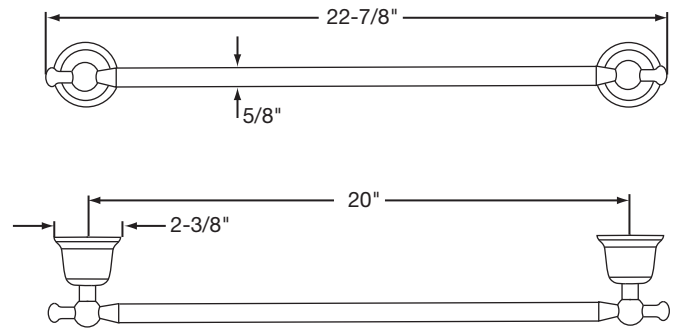

#### MODEL LKBAC220 17" TOWEL BAR

#### MODEL LKBAC221 22-7/8" TOWEL BAR

#### MODEL LKBAC222 28-1/4" TOWEL BAR

ALL DIMENSIONS IN INCHES. TO CONVERT TO MILLIMETERS MULTIPLY BY 25.4.

*In keeping with our policy of continuing product improvement, Elkay reserves the right to change product specifications without notice.*