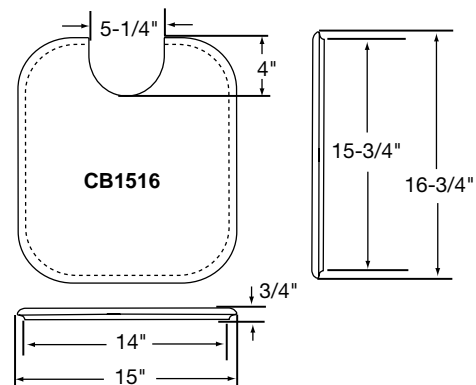

ELKAY® SPECIFICATIONS

Sink Accessories Cutting Boards CB, CBP, CBR and CBS Series

GENERAL

CB Series - Made of hardwood.

CBP Series - Made of durable, high impact polymer.

CBR Series - Reversible, two sided, features hardwood on one side and a durable, high impact polymer on the other side.

CBS Series - Made of hardwood with a stainless steel mesh removable strainer.

Elkay cutting boards are not dishwasher or microwave safe. Since most of these are designed to sit on the flange of the sink, they are not recommended for undermount sinks that have less than a 1/2" reveal.

MODELS