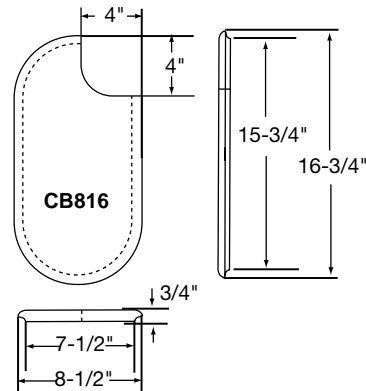

**CBS Series** - Made of hardwood with a stainless steel mesh removable strainer.

Elkay cutting boards are not dishwasher or microwave safe. Since most of these are designed to sit on the flange of the sink, they are not recommended for undermount sinks that have less than a 1/2" reveal.

### MODELS

Model	Overall Dimensions	Fits Bowl Size
CB816	8-1/2" x 16-3/4" x 3/4"	7-1/2" x 15-3/4"
CB912	12-7/8" x 10-1/8" x 1"	12" x 9-1/4", 12" x 10" and 12" x 12"
CB1516	15" x 16-3/4" x 3/4"	14" x 15-3/4", 19" x 15-3/4", 21" x 15-3/4" and 28" x 15-3/4"
CB1613	16-3/4" x 13-1/2" x 1"	13-1/2" x 16" and 14" x 14"
CB1713	17" x 13-1/2" x 1"	13-1/2" x 16", 16" x 16", 16" x 17-1/2", 16" x 18", 16" x 19", 16" x 22" and 16" x 28"
CB1716	17-3/4" x 16" x 7/8"	Universal design - not designed to sit on the sink flange - may sit on counter or over any bowl up to and including 16" in width or length
CB2114	14-3/4" x 15" x 1"	20-3/8" x 14-3/16"
CB2213	21-13/16" x 19-1/4" x 3/4"	21" x 18-5/8"
CB2818	28-5/8" x 12-7/16" x 1"	27-3/4" x 18-1/2"
CB2919	28-1/16" x 14-15/16" x 1"	26-9/16" x 16-1/4" and 27-1/8" x 16-3/4"
CBP1116	11" x 16-1/2" x 1/2"	Designed to sit on the ribbed work area of 12-7/8" x 18"
CBP1319L/R	13-1/8" x 19" x 1/2"	Designed to rest flush with drop edge over the ribbed work area of 12-7/8" x 18"
CBR1316	11-1/4" x 14-1/2" x 1"	13-1/2" x 16" and 13-1/2" x 18"
CBR1418	11-1/4" x 15" x 1"	14" x 14" and 14" x 18"
CBS715	8-3/8" x 16-13/16" x 3/4"	7-1/2" x 15-3/4"
CBS1316	14-1/2" x 17" x 3/4"	13-1/2" x 16", 16" x 16", 16" x 18", 16" x 19", 16" x 22" and 16" x 28"
CBS1418	15" x 19" x 3/4"	14" x 18" and 20" x 18"

Model CB2213

**Sink Accessories**  
**Cutting Boards**  
**CB, CBP, CBR and CBS Series**

**ELKAY®**  
**SPECIFICATIONS**