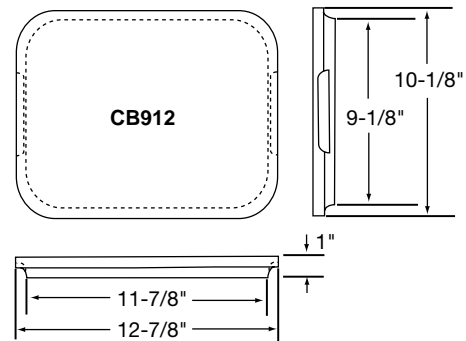

ELKAY® SPECIFICATIONS

Sink Accessories Cutting Boards CB, CBP, CBR and CBS Series

GENERAL

CB Series - Made of hardwood.

CBP Series - Made of durable, high impact polymer.

CBR Series - Reversible, two sided, features hardwood on one side and a durable, high impact polymer on the other side.

CBS Series - Made of hardwood with a stainless steel mesh removable strainer.

Elkay cutting boards are not dishwasher or microwave safe. Since most of these are designed to sit on the flange of the sink, they are not recommended for undermount sinks that have less than a 1/2" reveal.

MODELS