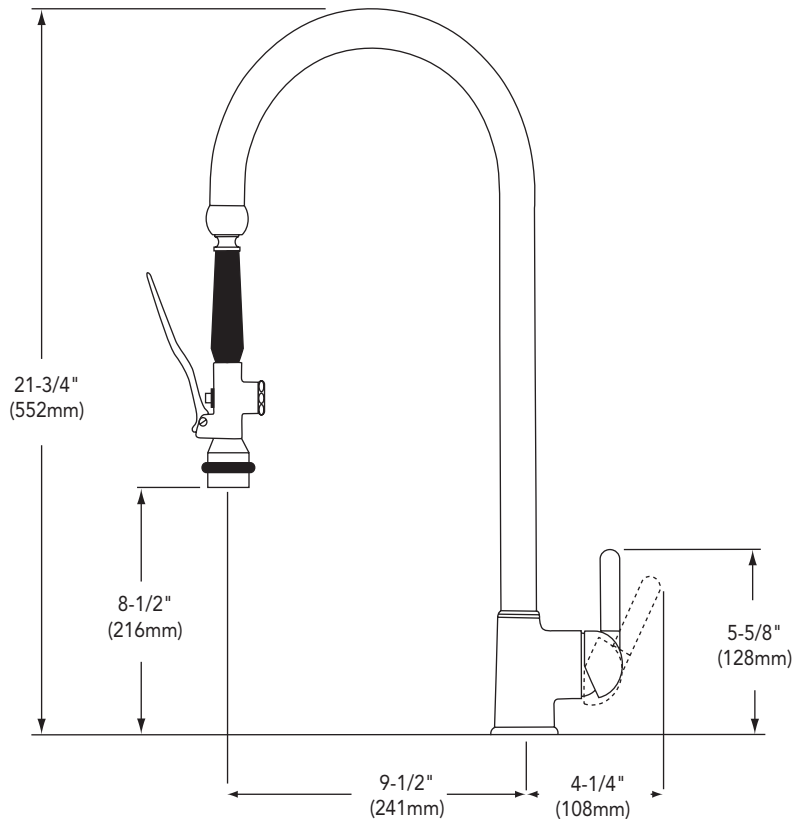

**Moda™ Single Handle Kitchen Faucet
Model LK7320**

FEATURES

- One hole single lever top mount faucet
  - 1-1/2" (38mm) diameter faucet hole required
  - Maximum countertop thickness 1-1/2" (38mm)
- Single lever faucet with solid brass construction
- 140° swing spout with pull-down spray
- Removable ceramic disc cartridge
- Flexible braided stainless steel supply tubes with 1/2" (13mm) male I.P.S. adapters.
- Available in the following finishes:
  - Chrome LK7320CR
  - Brushed nickel LK7320NK
  - Brushed chrome LK7320BC
- Maximum flow rate
  - 2.5 GPM/9.5 L/min at 80 P.S.I.G.
  - 2.2 GPM/8.3 L/min at 60 P.S.I.G.
- Ship Wt. 10.25 lbs. (4.6Kg)
- Due to the weight of this faucet, Elkay recommends that it be installed to an 18" (1.2mm) gauge stainless steel sink (or heavier) or to a solid surface countertop

WARRANTY

- Limited Lifetime

COMPLIES WITH:

- ANSI/NSF61-CERTIFIED
- ASME A112.18.1-05/CSA B125.1-2005-CERTIFIED
- CA AB1953/VT S152
- cUPC-CERTIFIED
- UPC-CERTIFIED

SEE OTHER SIDE FOR REPLACEMENT PARTS