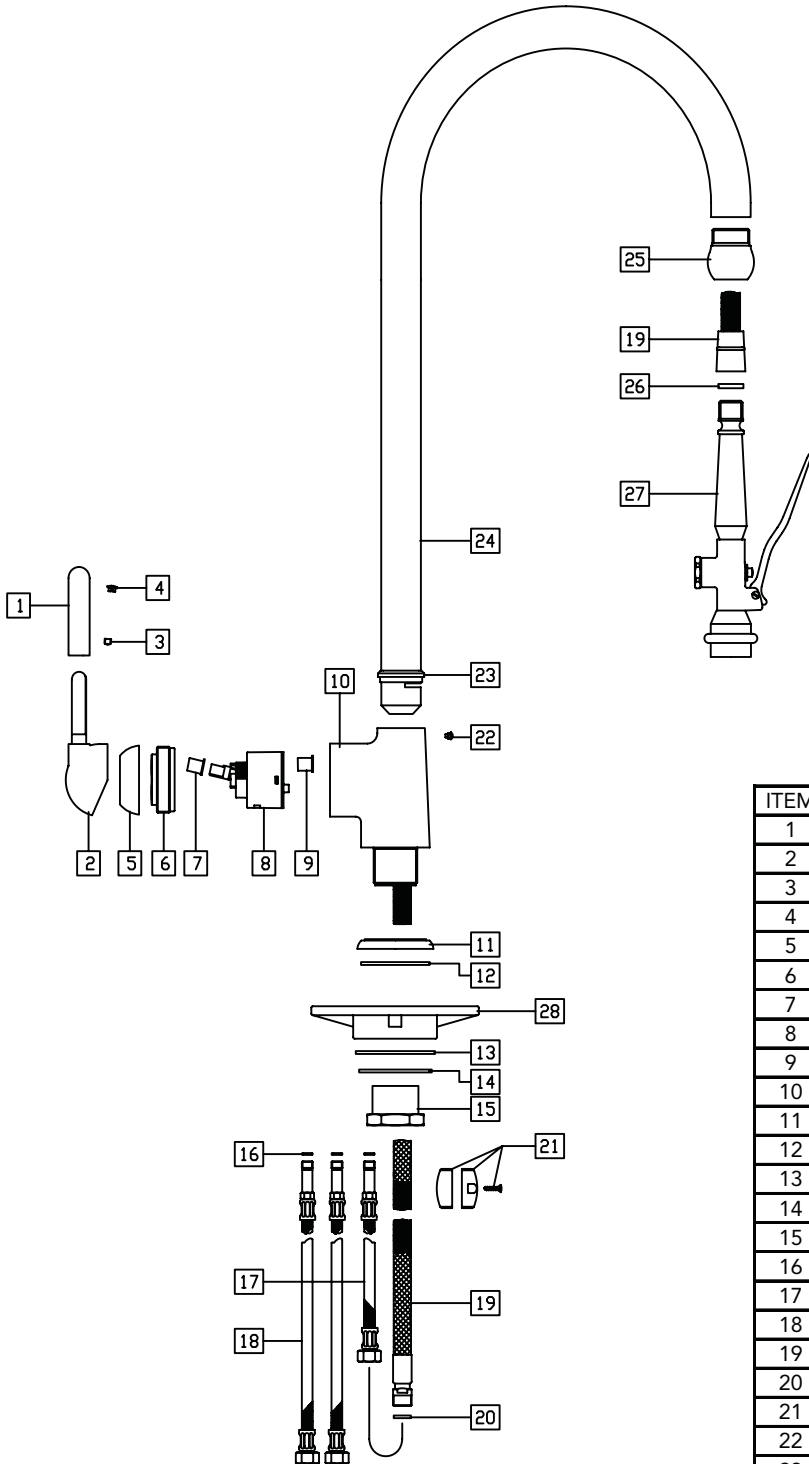

REPLACEMENT PARTS

Moda™ Single Handle Kitchen Faucet Model LK7320

ITEM	PART	DESCRIPTION
1		
2	A55966R - CHROME	LEVER HANDLE ASSEMBLY
3	A55967R - BRUSHED NICKEL	
4	A55968R - BRUSHED CHROME	
5		
6	N/A	N/A
7		
8	A56105R	CARTRIDGE
9	A56117R	GREEN WASHER
10		
11	N/A	N/A
12		
13	A56027R	HARDWARE
14		
15		
16		
17	A56101R	SUPPLY HOSES (1 PAIR, 1 RED & 1 BLUE)
18		
19	A56119R	BLACK FLEX HOSE
20		
21	N/A	N/A
22		
23	A56006R - CHROME	SPOUT ASSEMBLY
24	A56007R - BRUSHED NICKEL	
25	A56008R - BRUSHED CHROME	
26		
27	A56109R	HANDSHOWER
28	N/A	N/A