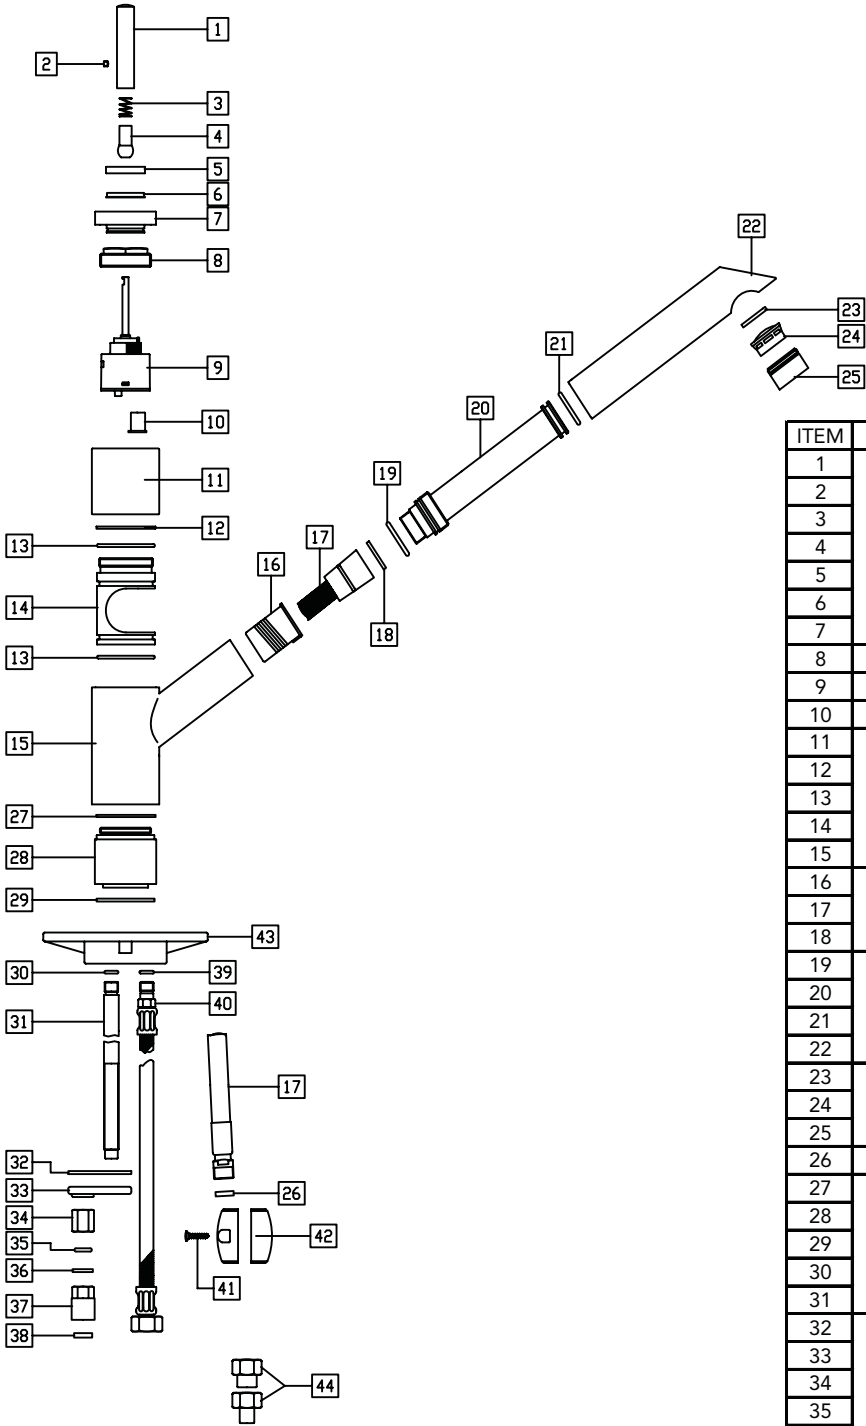

**Arezzo™ Single Handle Kitchen Faucet
Model LK7228****FEATURES**

- Single hole top mount installation
 - 1/2" (13mm) diameter faucet hole required
 - Maximum countertop thickness 1-1/2" (38mm)
- 360° swing spout with pull out spray
- Single lever faucet with stainless steel body, spray head, and handle
- Removable ceramic disc cartridge
- Flexible supply tubes with 1/2" (13mm) male I.P.S. adapters
- Available in the following colors & finishes
 - Stainless steel LK7228SS
- Ship Wt. 5.75 lbs. (2.6Kg)
- Due to the weight of this faucet, Elkay recommends that it be installed to an 18" (457mm) gauge stainless steel sink (or heavier) or to a solid surface countertop
- Maximum flow rate
 - 2.5 GPM/9.5 L/min at 80 P.S.I.G
 - 2.5 GPM/8.3 L/min at 60 P.S.I.G

Arezzo™ Single Handle Kitchen Faucet Model LK7228

ITEM	PART	DESCRIPTION
1		
2		
3		
4	A55959R	LEVER HANDLE ASSEMBLY
5		
6		
7		
8	N/A	N/A
9	A56102R	CARTRIDGE
10	A56117R	GREEN WASHER
11		
12		
13	N/A	N/A
14		
15		
16		
17	A56118R	GREY FLEX HOSE
18		
19		
20	A56112R	HANDSHOWER ASSEMBLY (ALSO INCLUDES AERATOR ASSEMBLY)
21		
22		
23	A56054R	AERATOR ASSEMBLY
24		
25		
26	A56118R	GREY FLEX HOSE
27		
28		
29	N/A	N/A
30		
31		
32		
33		
34		
35	A56019R	HARDWARE
36		
37		
38		
39	A56097R	FLEXIBLE HOSE
40		
41		
42	N/A	N/A
43		
44	A56030R	ADAPTOR