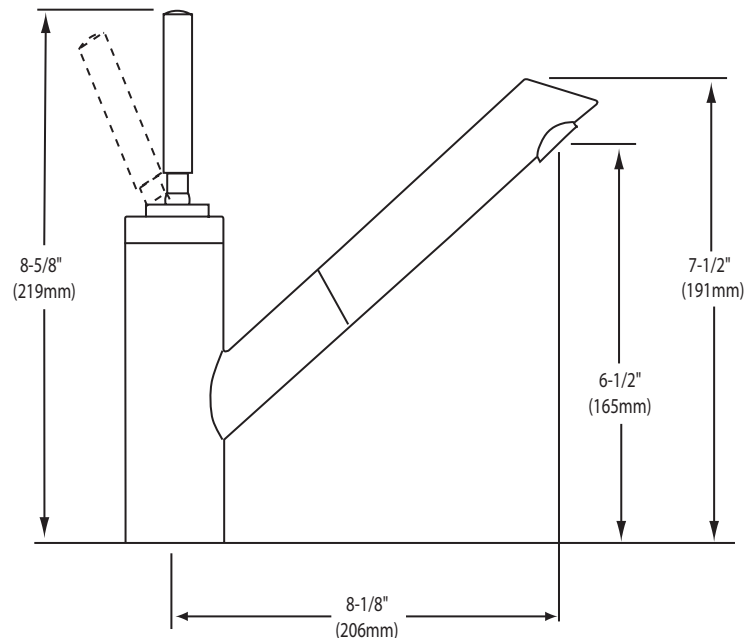

**Arezzo™ Single Handle Kitchen Faucet
Model LK7228**

FEATURES

- Single hole top mount installation
  - 1/2" (13mm) diameter faucet hole required
  - Maximum countertop thickness 1-1/2" (38mm)
- 360° swing spout with pull out spray
- Single lever faucet with stainless steel body, spray head, and handle
- Removable ceramic disc cartridge
- Flexible supply tubes with 1/2" (13mm) male I.P.S. adapters
- Available in the following colors & finishes
  - Stainless steel LK7228SS
- Ship Wt. 5.75 lbs. (2.6Kg)
- Due to the weight of this faucet, Elkay recommends that it be installed to an 18" (457mm) gauge stainless steel sink (or heavier) or to a solid surface countertop
- Maximum flow rate
  - 2.5 GPM/9.5 L/min at 80 P.S.I.G
  - 2.5 GPM/8.3 L/min at 60 P.S.I.G

WARRANTY

- Limited Lifetime

COMPLIES WITH:

- ANSI/NSF61-CERTIFIED
- ASME A112.18.1-05/CSA B125.1-2005-CERTIFIED
- CA AB1953/VT S152
- cUPC-CERTIFIED
- UPC-CERTIFIED

SEE OTHER SIDE FOR REPLACEMENT PARTS