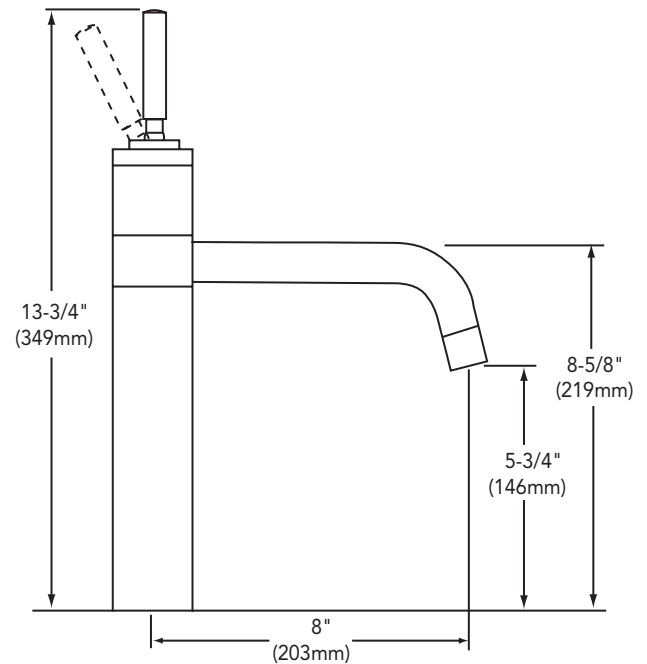

**Arezzo™ Single Handle Kitchen Faucet
Model LK7226**

FEATURES

- Single hole top mount installation
  - 1/2" (13mm) diameter faucet hole required
  - Maximum countertop thickness 1-1/2" (38mm)
- 360° swing spout
- Single lever faucet with solid brass construction
- Removable ceramic disc cartridge
- Flexible supply tubes with 1/2" (13mm) male I.P.S. adapters
- Available in the following colors & finishes
  - Chrome LK7226CR
  - Brushed nickel LK7226NK
  - Brushed chrome LK7226BC
- Ship Wt. 5.75 lbs. (2.6Kg)
- Due to the weight of this faucet, Elkay recommends that it be installed to an 18" (457mm) gauge stainless steel sink (or heavier) or to a solid surface countertop
- Maximum flow rate
  - 2.5 GPM/9.5 L/min at 80 P.S.I.G
  - 2.5 GPM/8.3 L/min at 60 P.S.I.G

WARRANTY

- Limited Lifetime

COMPLIES WITH:

- ADA
- ANSI/NSF61-CERTIFIED
- ASME A112.18.1-05/CSA B125.1-2005-CERTIFIED
- CA AB1953/VT S152
- cUPC-CERTIFIED
- UPC-CERTIFIED

SEE OTHER SIDE FOR REPLACEMENT PARTS