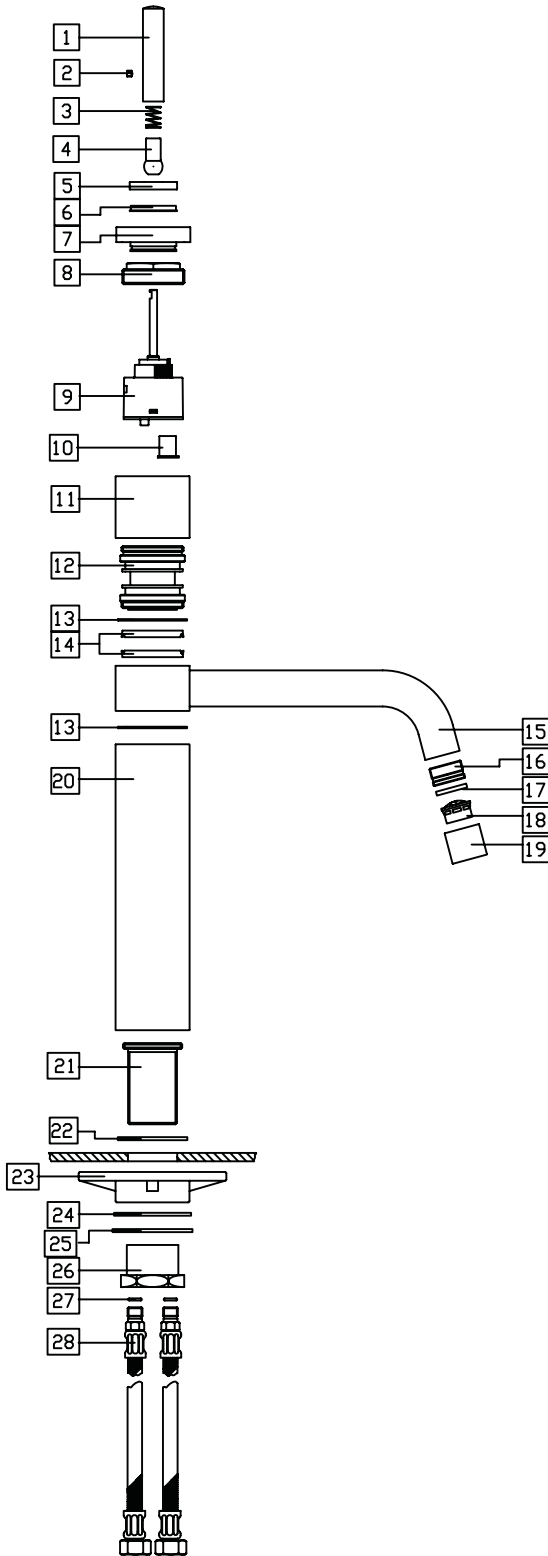

**Arezzo™ Single Handle Kitchen Faucet  
Model LK7226****FEATURES**

- Single hole top mount installation
  - 1/2" (13mm) diameter faucet hole required
  - Maximum countertop thickness 1-1/2" (38mm)
- 360° swing spout
- Single lever faucet with solid brass construction
- Removable ceramic disc cartridge
- Flexible supply tubes with 1/2" (13mm) male I.P.S. adapters
- Available in the following colors & finishes
  - Chrome LK7226CR
  - Brushed nickel LK7226NK
  - Brushed chrome LK7226BC
- Ship Wt. 5.75 lbs. (2.6Kg)
- Due to the weight of this faucet, Elkay recommends that it be installed to an 18" (457mm) gauge stainless steel sink (or heavier) or to a solid surface countertop
- Maximum flow rate
  - 2.5 GPM/9.5 L/min at 80 P.S.I.G
  - 2.5 GPM/8.3 L/min at 60 P.S.I.G

### Arezzo™ Single Handle Kitchen Faucet Model LK7226

ITEM	PART	DESCRIPTION
1		LEVER HANDLE ASSEMBLY
2		
3	A55952R - CHROME	
4	A55953R - BRUSHED NICKEL	
5	A55954R - BRUSHED CHROME	
6		
7		
8	N/A	
9	A56102R	CARTRIDGE
10	A56117R	GREEN WASHER
11		N/A
12		
13	N/A	
14		
15	A55991R - CHROME A55992R - BRUSHED NICKEL A55993R - BRUSHED CHROME	SPOUT ASSEMBLY
16	A56034R - CHROME	AERATOR ASSEMBLY
17	A56035R - BRUSHED NICKEL	
18	A56036R - BRUSHED CHROME	
19		
20	N/A	N/A
21	N/A	N/A
22	A56021R	HARDWARE
23	N/A	N/A
24		HARDWARE
25	A56021R	
26		
27		
28	A56100R	SUPPLY HOSES (1 PAIR, 1 RED & 1 BLUE)