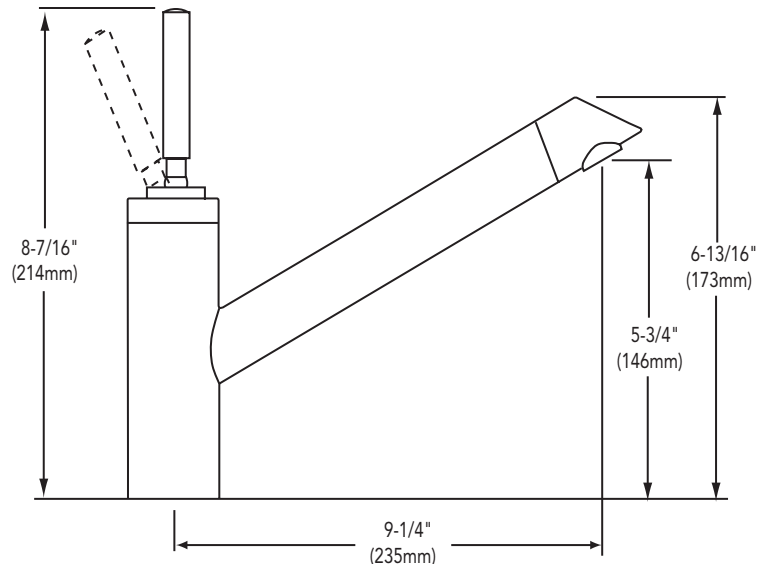

COMPLIES WITH:

- ADA
- ANSI/NSF61-CERTIFIED
- ASME A112.18.1-05/CSA B125.1-2005-CERTIFIED
- CA AB1953/VT S152
- cUPC-CERTIFIED
- UPC-CERTIFIED