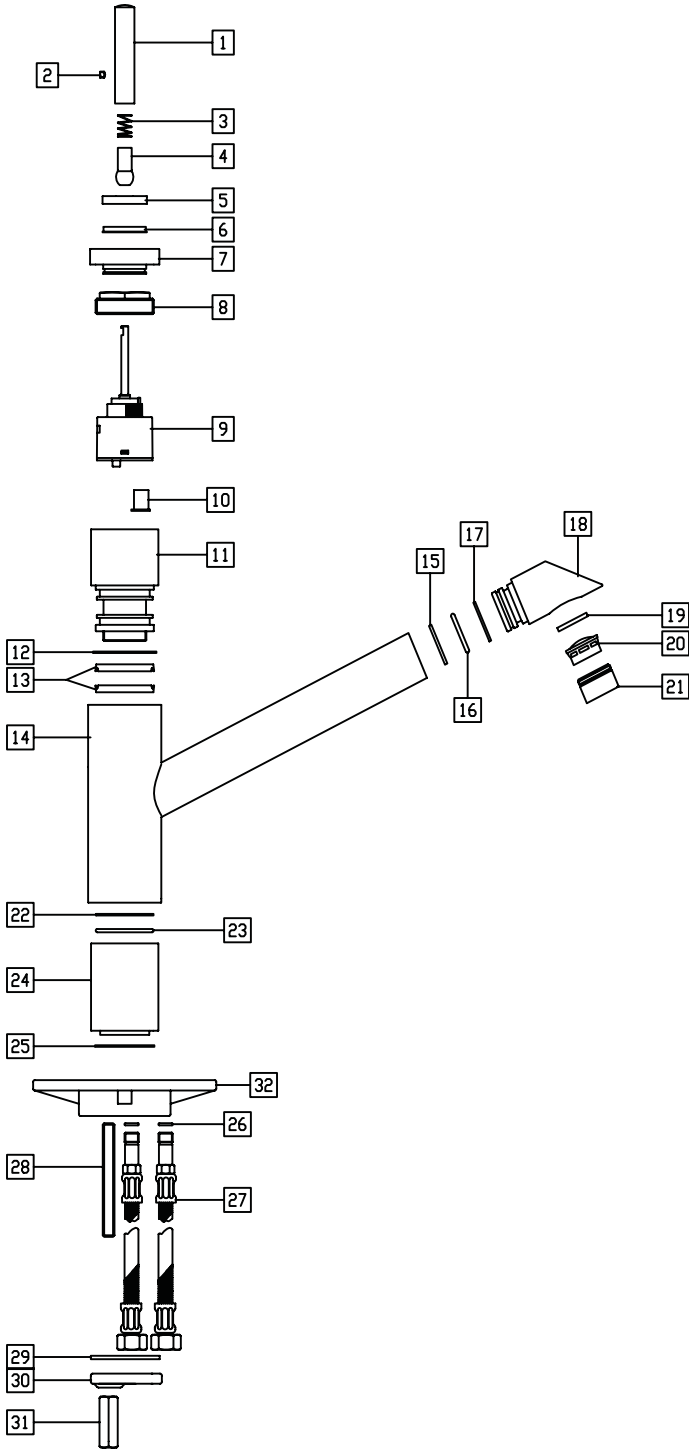

Arezzo™ Single Handle Kitchen Faucet Model LK7224

FEATURES

- Single hole top mount installation
 - 1/2" (13mm) diameter faucet hole required
 - Maximum countertop thickness 1-1/2" (38mm)
- 360° swing spout with swivel aerator
- Single lever faucet with solid brass construction
- Model LK7224SS has solid stainless steel body
- Removable ceramic disc cartridge
- Flexible supply tubes with 1/2" (13mm) male I.P.S. adapters
- Available in the following colors & finishes
 - Chrome LK7224CR
 - Brushed nickel LK7224NK
 - Brushed chrome LK7224BC
 - Stainless Steel LK7224SS
- Ship Wt. 5.25 lbs. (2.4Kg)
- Due to the weight of this faucet, Elkay recommends that it be installed to an 18" (457mm) gauge stainless steel sink (or heavier) or to a solid surface countertop
- Maximum flow rate
 - 2.5 GPM/9.5 L/min at 80 P.S.I.G
 - 2.5 GPM/8.3 L/min at 60 P.S.I.G

REPLACEMENT PARTS

Arezzo™ Single Handle Kitchen Faucet Model LK7224

ITEM	PART	DESCRIPTION
1		
2	A55952R - CHROME	LEVER HANDLE ASSEMBLY
3	A55953R - BRUSHED NICKEL	
4	A55954R - BRUSHED CHROME	
5	A55959R - STAINLESS STEEL	
6		
7		
8	N/A	N/A
9	A56102R	CARTRIDGE
10	A56117R	GREEN WASHER
11		
12		
13		
14	N/A	N/A
15		
16		
17		
18		
19	A56034R - CHROME	AERATOR ASSEMBLY
20	A56035R - BRUSHED NICKEL	
21	A56036R - BRUSHED CHROME	
21	A56054R - STAINLESS STEEL	
22		
23	N/A	N/A
24		
25	A56022R	HARDWARE
26	A56096R	SUPPLY HOSES (1 PAIR, 1 RED & 1 BLUE)
27		
28		
29	A56022R	HARDWARE
30		
31	N/A	N/A
32		