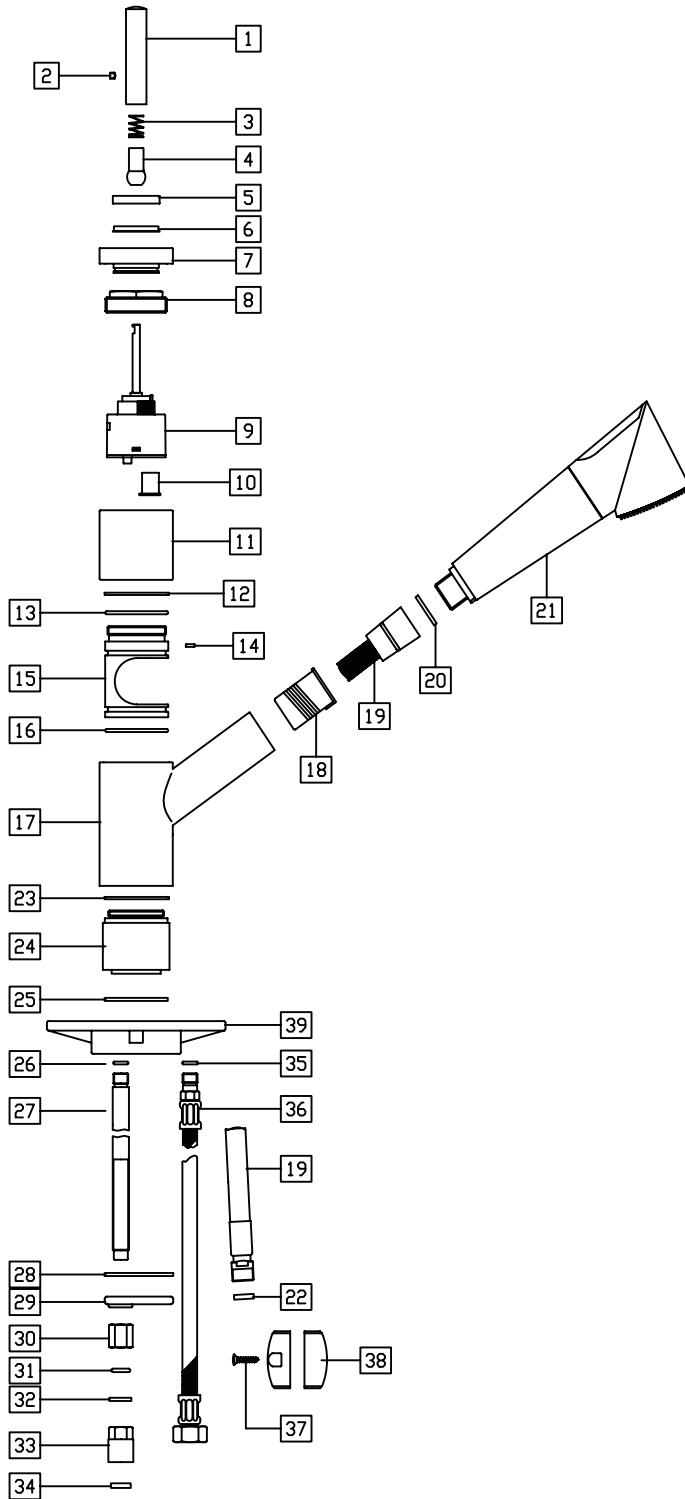

**Arezzo™ Single Handle Kitchen Faucet
Model LK7220****FEATURES**

- Single hole top mount installation
 - 1/2" (13mm) diameter faucet hole required
 - Maximum countertop thickness 1-1/2" (38mm)
- 180° swing spout with spray and stream pull-out spray
- Single lever faucet with solid brass construction
- Removable ceramic disc cartridge
- Flexible supply tubes with 1/2" (13mm) male I.P.S. adapters
- Available in the following colors & finishes
 - Chrome LK7220CR
 - Brushed nickel LK7220NK
 - Brushed chrome LK7220BC
- Ship Wt. 5.5 lbs. (2.5Kg)
- Due to the weight of this faucet, Elkay recommends that it be installed to an 18" (457mm) gauge stainless steel sink (or heavier) or to a solid surface countertop
- Maximum flow rate
 - 2.5 GPM/9.5 L/min at 80 P.S.I.G
 - 2.5 GPM/8.3 L/min at 60 P.S.I.G

**WARRANTY**

- Limited Lifetime

COMPLIES WITH:

- ANSI/NSF61-CERTIFIED
- ASME A112.18.1-05/CSA B125.1-2005-CERTIFIED
- CA AB1953/VT S152
- cUPC-CERTIFIED
- UPC-CERTIFIED

SEE OTHER SIDE FOR REPLACEMENT PARTS

**Arezzo™ Single Handle Kitchen Faucet
Model LK7220**

ITEM	PART	DESCRIPTION
1		
2		
3	A55952R - CHROME	LEVER HANDLE ASSEMBLY
4	A55953R - BRUSHED NICKEL	
5	A55954R - BRUSHED CHROME	
6		
7		
8	N/A	N/A
9	A56102R	CARTRIDGE
10	A56117R	GREEN WASHER
11		
12		
13		
14	N/A	N/A
15		
16		
17		
18	A56118R	FLEXIBLE HOSE
19		
20		
21	A56110R - CHROME A56125R - BRUSHED NICKEL A56126R - BRUSHED CHROME	HANDSHOWER ASSEMBLY (ALSO INCLUDES FLEX HOSE)
22		
23	N/A	N/A
24		
25	A56024R	HARDWARE
26	N/A	N/A
27		
28		
29		
30	A56024R	HARDWARE
31		
32		
33		
34		
35	A56097R	SUPPLY HOSES (1 PAIR, 1 RED & 1 BLUE)
36		
37		
38	N/A	N/A
39		