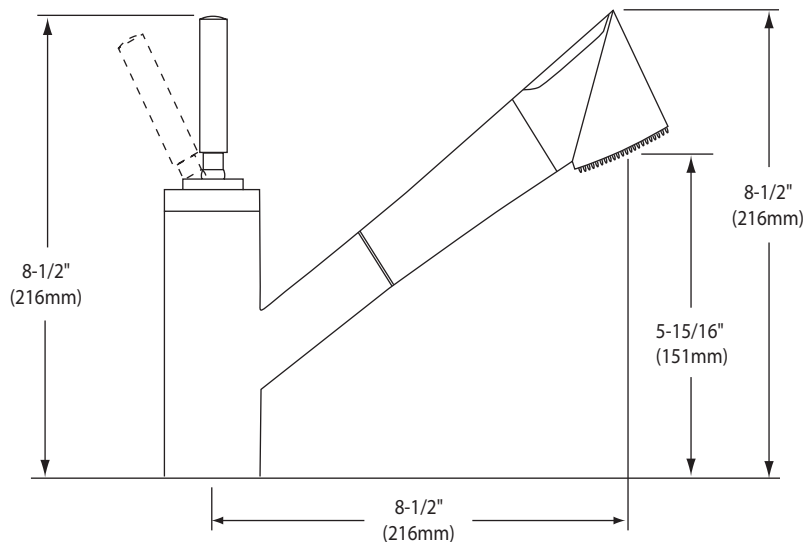

COMPLIES WITH:

- ANSI/NSF61-CERTIFIED
- ASME A112.18.1-05/CSA B125.1-2005-CERTIFIED
- CA AB1953/VT S152
- cUPC-CERTIFIED
- UPC-CERTIFIED