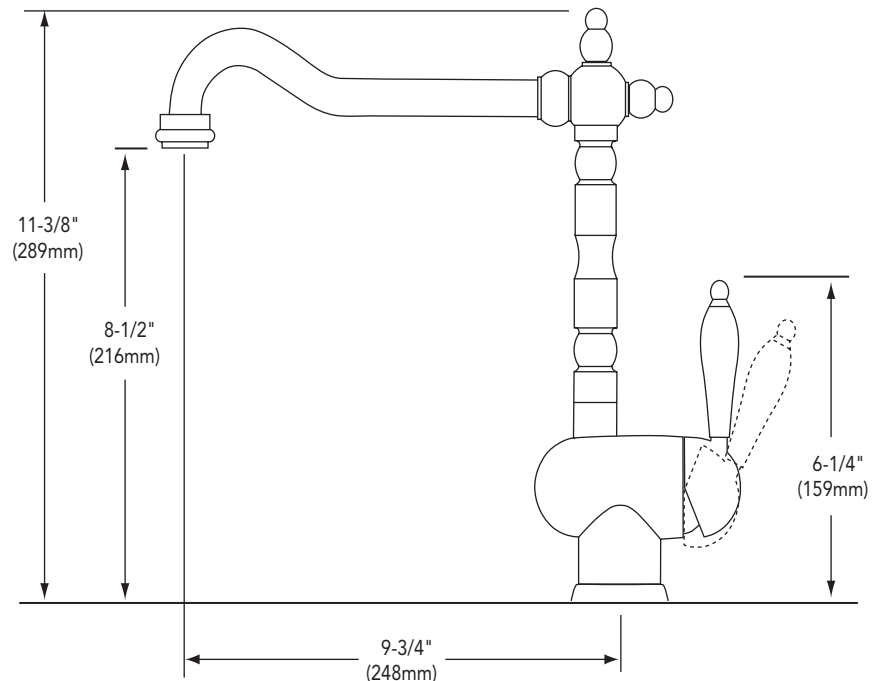

Victoria™ Single Handle Kitchen Faucet Model LK2544

FEATURES

Model LK2544

- Single hole top mount installation
  - 1-1/2" (13mm) diameter faucet hole required
  - Maximum countertop thickness 1-1/2" (38mm)
- 360° swing spout with solid brass construction
- Single handle faucet
- Removable ceramic disc cartridge
- Flexible supply tubes with 1/2" (13mm) male I.P.S. adapters
- Available in the following colors & finishes
  - Antique copper LK2544AC
  - Chrome LK2544CR
  - Brushed nickel LK2544NK
  - Mirrored copper LK2544MC
  - Oil rubbed bronze LK2544RB
- Ship Wt. 6 lbs. (2.7Kg)
- Due to the weight of this faucet, Elkay recommends that it be installed to an 18" (457mm) gauge stainless steel sink (or heavier) or to a solid surface countertop
- Maximum flow rate
  - 2.5 GPM/9.5 L/min at 80 P.S.I.G
  - 2.5 GPM/8.3 L/min at 60 P.S.I.G

Model LK2544AB - Unavailable for purchase as of 4/09

WARRANTY

- Limited Lifetime

COMPLIES WITH:

- ADA
- ANSI/NSF61-CERTIFIED
- ASME A112.18.1-05/CSA B125.1-2005-CERTIFIED
- CA AB1953/VT S152
- cUPC-CERTIFIED
- UPC-CERTIFIED

SEE OTHER SIDE FOR REPLACEMENT PARTS