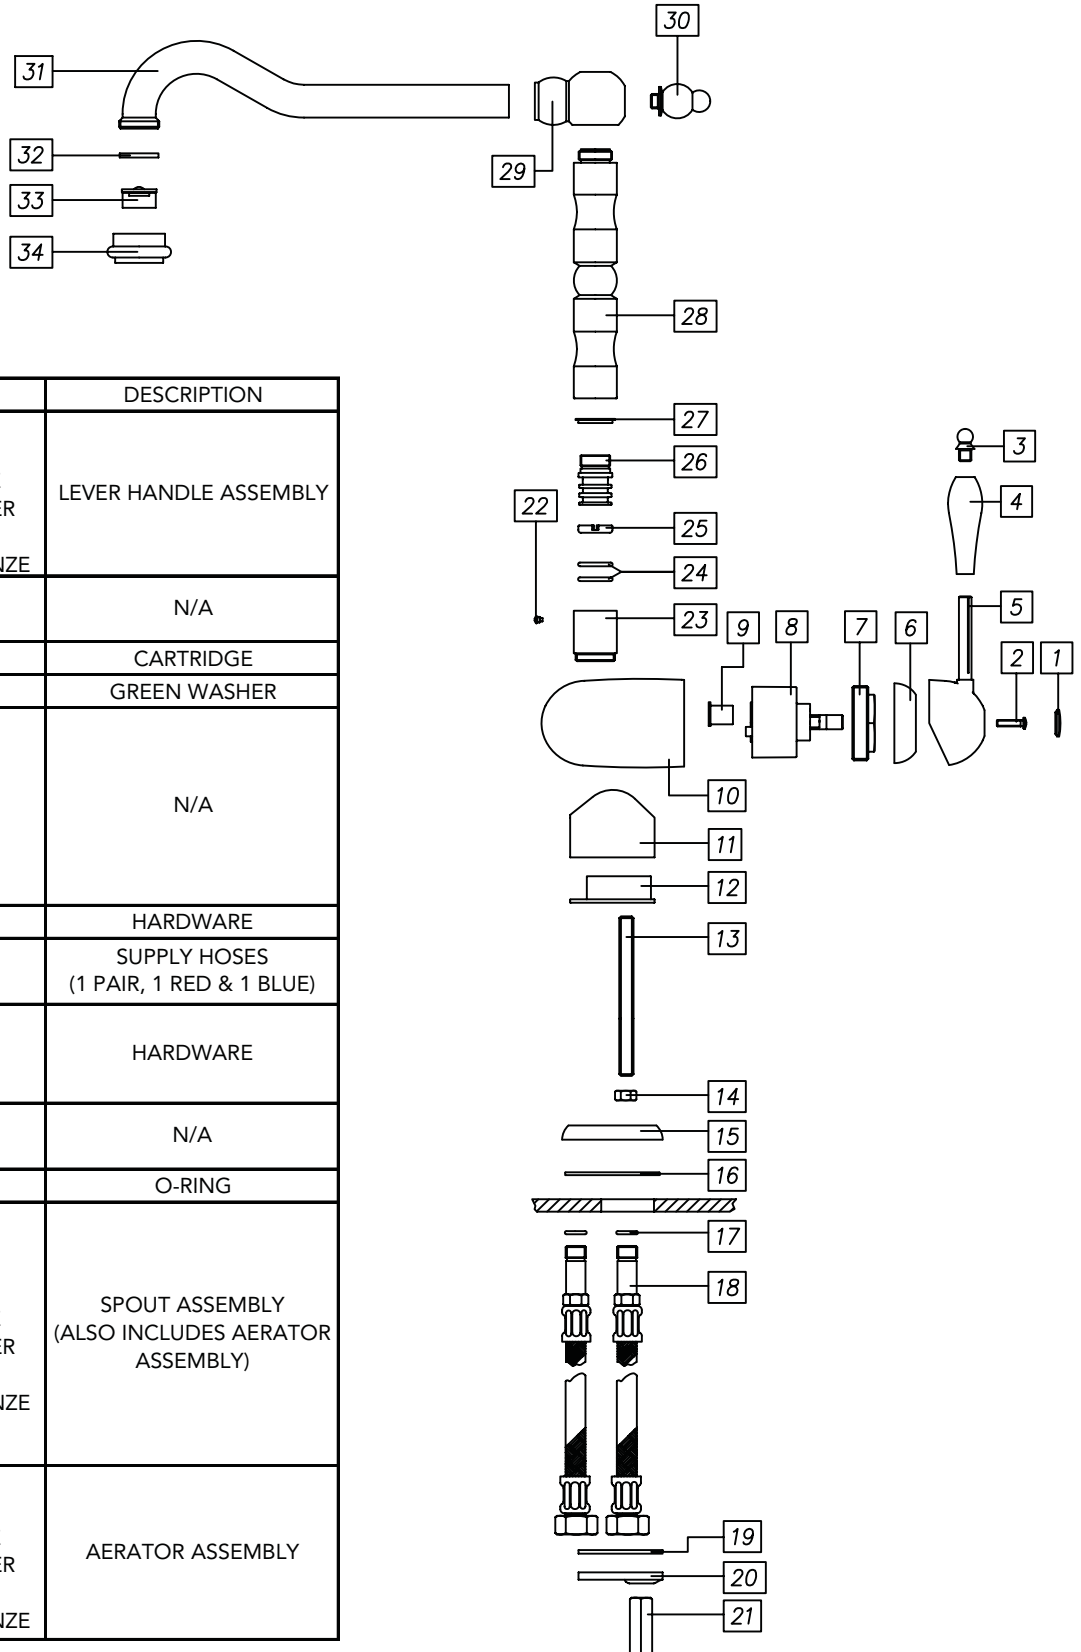

Victoria™ Single Handle Kitchen Faucet Model LK2544

FEATURES

Model LK2544

- Single hole top mount installation
 - 1-1/2" (38mm) diameter faucet hole required
 - Maximum countertop thickness 1-1/2" (38mm)
- 360° swing spout with solid brass construction
- Single handle faucet
- Removable ceramic disc cartridge
- Flexible supply tubes with 1/2" (13mm) male I.P.S. adapters
- Available in the following colors & finishes
 - Antique copper LK2544AC
 - Chrome LK2544CR
 - Brushed nickel LK2544NK
 - Mirrored copper LK2544MC
 - Oil rubbed bronze LK2544RB
- Ship Wt. 6 lbs. (2.7Kg)
- Due to the weight of this faucet, Elkay recommends that it be installed to an 18" (457mm) gauge stainless steel sink (or heavier) or to a solid surface countertop
- Maximum flow rate
 - 2.5 GPM/9.5 L/min at 80 P.S.I.G
 - 2.5 GPM/8.3 L/min at 60 P.S.I.G

SEE OTHER SIDE FOR REPLACEMENT PARTS

Victoria™ Single Handle kitchen Faucet Model LK2544

ITEM	PART	DESCRIPTION
1	A55972R - CHROME	LEVER HANDLE ASSEMBLY
2	A56140R - BRUSHED NICKEL	
3	A55973R - ANTIQUE BRONZE	
4	A55974R - MIRRORED COPPER	
5	A55975R - ANTIQUE COPPER A55976R - OIL RUBBED BRONZE	
6	N/A	N/A
7	N/A	N/A
8	A56106R	CARTRIDGE
9	A56117R	GREEN WASHER
10	N/A	N/A
11		
12		
13		
14		
15	A56029R	HARDWARE
16	A56096R	SUPPLY HOSES (1 PAIR, 1 RED & 1 BLUE)
17	A56029R	HARDWARE
18	N/A	N/A
19	A56116R	O-RING
20	A56012R - CHROME A56143R - BRUSHED NICKEL A56013R - ANTIQUE BRONZE A56014R - MIRRORED COPPER A56015R - ANTIQUE COPPER A56016R - OIL RUBBED BRONZE	SPOUT ASSEMBLY (ALSO INCLUDES AERATOR ASSEMBLY)
21		
22		
23		
24		
25		
26	A56043R - CHROME A56142R - BRUSHED NICKEL A56044R - ANTIQUE BRONZE A56045R - MIRRORED COPPER A56046R - ANTIQUE COPPER A56047R - OIL RUBBED BRONZE	AERATOR ASSEMBLY
27		
28		
29		
30		
31		
32		
33		
34		