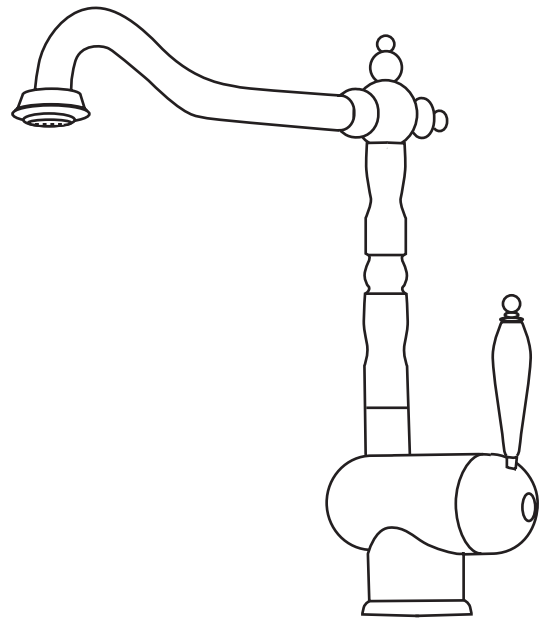

Victoria™ Single Handle Kitchen Faucet Model LK2544

FEATURES

Model LK2544

- Single hole top mount installation
  - 1-1/2" (13mm) diameter faucet hole required
  - Maximum countertop thickness 1-1/2" (38mm)
- 360° swing spout with solid brass construction
- Single handle faucet
- Removable ceramic disc cartridge
- Flexible supply tubes with 1/2" (13mm) male I.P.S. adapters
- Available in the following colors & finishes
  - Antique copper LK2544AC
  - Chrome LK2544CR
  - Brushed nickel LK2544NK
  - Mirrored copper LK2544MC
  - Oil rubbed bronze LK2544RB
- Ship Wt. 6 lbs. (2.7Kg)
- Due to the weight of this faucet, Elkay recommends that it be installed to an 18" (457mm) gauge stainless steel sink (or heavier) or to a solid surface countertop
- Maximum flow rate
  - 2.5 GPM/9.5 L/min at 80 P.S.I.G
  - 2.5 GPM/8.3 L/min at 60 P.S.I.G

Model LK2544AB - Unavailable for purchase as of 4/09

WARRANTY

- Limited Lifetime

COMPLIES WITH:

- ADA
- ANSI/NSF61-CERTIFIED
- ASME A112.18.1-05/CSA B125.1-2005-CERTIFIED
- CA AB1953/VT S152
- cUPC-CERTIFIED
- UPC-CERTIFIED

SEE OTHER SIDE FOR REPLACEMENT PARTS