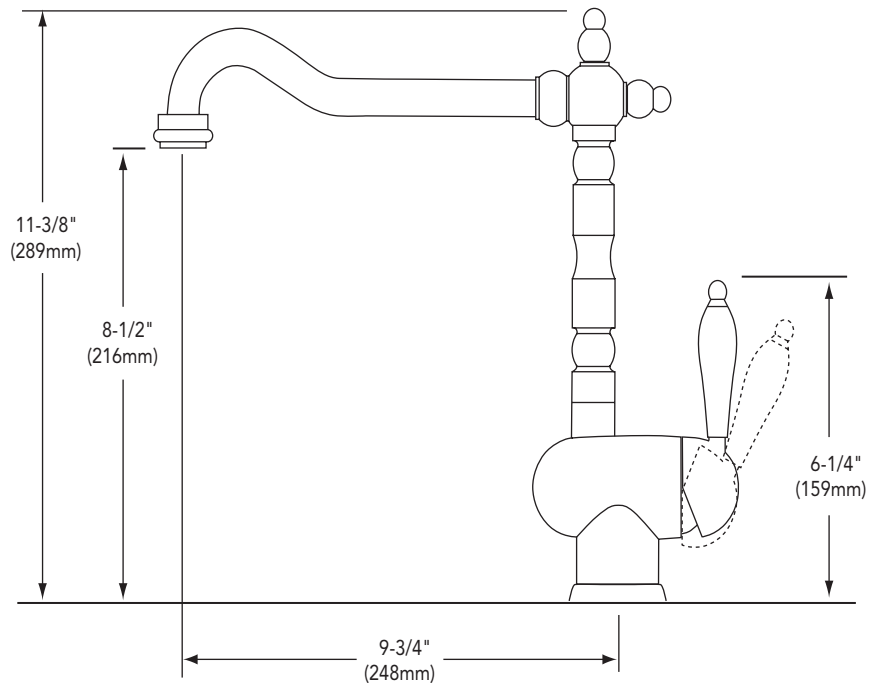

Victoria™ Single Handle Kitchen Faucet Model LK2544

FEATURES

Model LK2544

- Single hole top mount installation
 - 1-1/2" (38mm) diameter faucet hole required
 - Maximum countertop thickness 1-1/2" (38mm)
- 360° swing spout with solid brass construction
- Single handle faucet
- Removable ceramic disc cartridge
- Flexible supply tubes with 1/2" (13mm) male I.P.S. adapters
- Available in the following colors & finishes
 - Antique copper LK2544AC
 - Chrome LK2544CR
 - Brushed nickel LK2544NK
 - Mirrored copper LK2544MC
 - Oil rubbed bronze LK2544RB
- Ship Wt. 6 lbs. (2.7Kg)
- Due to the weight of this faucet, Elkay recommends that it be installed to an 18" (457mm) gauge stainless steel sink (or heavier) or to a solid surface countertop
- Maximum flow rate
 - 2.5 GPM/9.5 L/min at 80 P.S.I.G
 - 2.5 GPM/8.3 L/min at 60 P.S.I.G

SEE OTHER SIDE FOR REPLACEMENT PARTS

Victoria™ Single Handle kitchen Faucet Model LK2544

ITEM	PART	DESCRIPTION
1	A55972R - CHROME	LEVER HANDLE ASSEMBLY
2	A56140R - BRUSHED NICKEL	
3	A55973R - ANTIQUE BRONZE	
4	A55974R - MIRRORED COPPER	
5	A55975R - ANTIQUE COPPER A55976R - OIL RUBBED BRONZE	
6	N/A	N/A
7	N/A	N/A
8	A56106R	CARTRIDGE
9	A56117R	GREEN WASHER
10	N/A	N/A
11		
12		
13		
14		
15	A56029R	HARDWARE
16	A56096R	SUPPLY HOSES (1 PAIR, 1 RED & 1 BLUE)
17	A56029R	HARDWARE
18	N/A	N/A
19	A56116R	O-RING
20	A56012R - CHROME A56143R - BRUSHED NICKEL A56013R - ANTIQUE BRONZE A56014R - MIRRORED COPPER A56015R - ANTIQUE COPPER A56016R - OIL RUBBED BRONZE	SPOUT ASSEMBLY (ALSO INCLUDES AERATOR ASSEMBLY)
21		
22		
23		
24		
25		
26	A56043R - CHROME A56142R - BRUSHED NICKEL A56044R - ANTIQUE BRONZE A56045R - MIRRORED COPPER A56046R - ANTIQUE COPPER A56047R - OIL RUBBED BRONZE	AERATOR ASSEMBLY
27		
28		
29		
30		
31		
32		
33		
34		