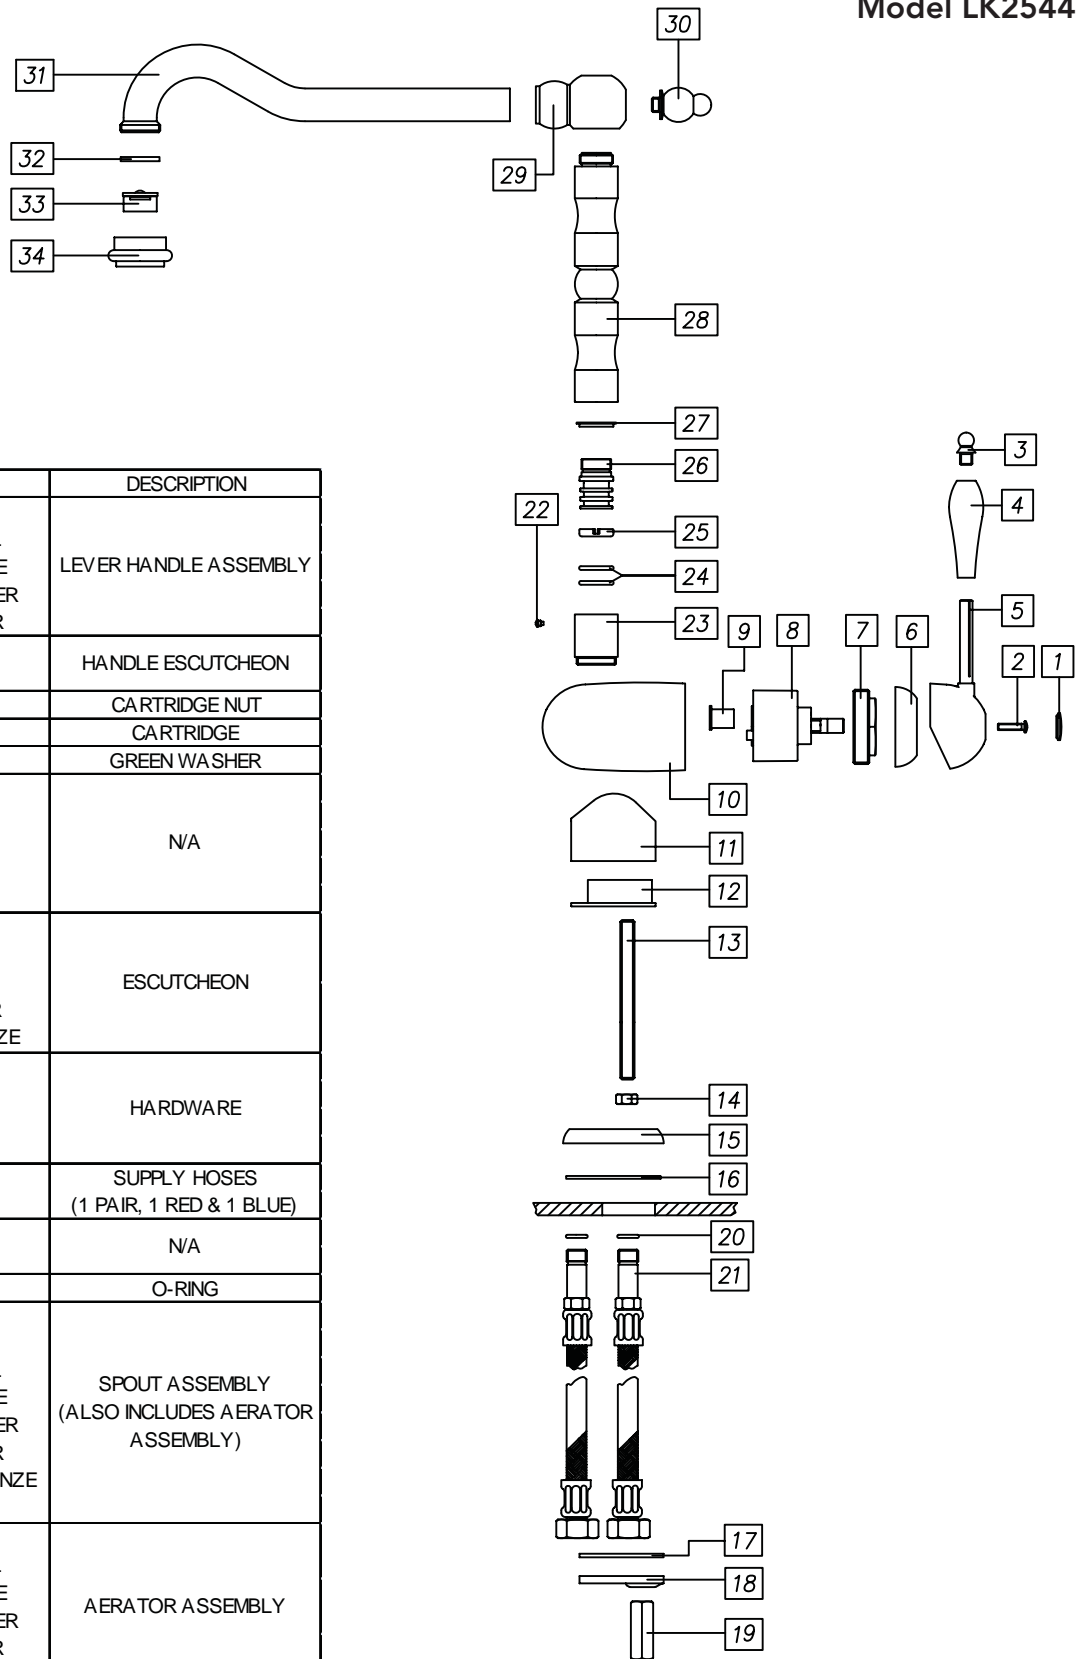

### FEATURES

Model LK2544

- Single hole top mount installation
  - 1-1/2" (13mm) diameter faucet hole required
  - Maximum countertop thickness 1-1/2" (38mm)
- 360° swing spout with solid brass construction
- Single handle faucet
- Removable ceramic disc cartridge
- Flexible supply tubes with 1/2" (13mm) male I.P.S. adapters
- Available in the following colors & finishes
  - Antique copper LK2544AC
  - Chrome LK2544CR
  - Brushed nickel LK2544NK
  - Mirrored copper LK2544MC
  - Oil rubbed bronze LK2544RB
- Ship Wt. 6 lbs. (2.7Kg)
- Due to the weight of this faucet, Elkay recommends that it be installed to an 18" (457mm) gauge stainless steel sink (or heavier) or to a solid surface countertop
- Maximum flow rate
  - 2.5 GPM/9.5 L/min at 80 P.S.I.G
  - 2.5 GPM/8.3 L/min at 60 P.S.I.G

### Victoria™ Single Handle kitchen Faucet Model LK2544

ITEM	PART	DESCRIPTION
1	A55972R - CHROME	LEVER HANDLE ASSEMBLY
2	A56140R - BRUSHED NICKEL	
3	A55973R - ANTIQUE BRONZE	
4	A55974R - MIRRORED COPPER	
5	A55975R - ANTIQUE COPPER	
6	P02183 - CHROME P02184 - BRUSHED NICKEL	HANDLE ESCUTCHEON
7	P29241	CARTRIDGE NUT
8	A56106R	CARTRIDGE
9	A56117R	GREEN WASHER
10		
11		
12	N/A	N/A
13		
14		
15	P02173 - ANTIQUE COPPER P02174 - CHROME P02175 - BRUSHED NICKEL	ESCUTCHEON
16	P02190 - MIRRORED COPPER P02191 - OIL RUBBED BRONZE	
16		
17		
18	A56029R	HARDWARE
19		
20		
21	A56096R	SUPPLY HOSES (1 PAIR, 1 RED & 1 BLUE)
22	N/A	N/A
23		
24	A56116R	O-RING
24		
25	A56012R - CHROME	SPOUT ASSEMBLY (ALSO INCLUDES AERATOR ASSEMBLY)
26	A56143R - BRUSHED NICKEL	
27	A56013R - ANTIQUE BRONZE	
28	A56014R - MIRRORED COPPER	
29	A56015R - ANTIQUE COPPER	
30	A56016R - OIL RUBBED BRONZE	
31		
32	A56043R - CHROME A56142R - BRUSHED NICKEL	AERATOR ASSEMBLY
33	A56044R - ANTIQUE BRONZE A56045R - MIRRORED COPPER	
34	A56046R - ANTIQUE COPPER A56047R - OIL RUBBED BRONZE	