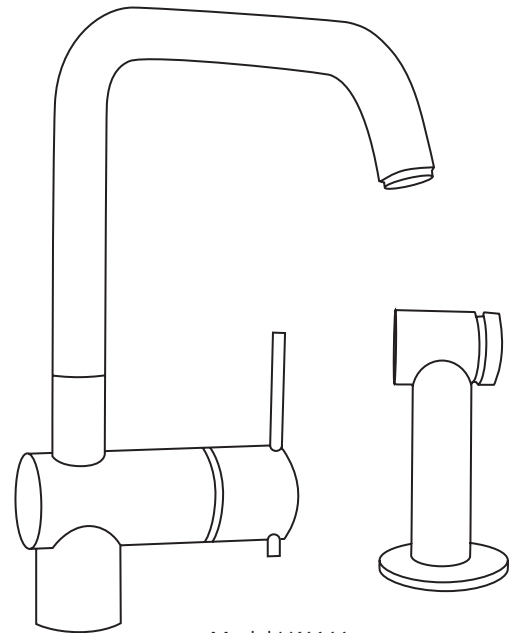

Allure® Side Handle Kitchen Faucet Model LK6165 and LK6166

FEATURES

Model LK6165

- One hole single lever top mount faucet
  - 1-1/2" (38mm) diameter faucet hole required
  - Maximum countertop thickness 1-1/2" (38mm)
- Solid brass construction
- 360° swing spout
- Removable ceramic disc cartridge
- Heavy plate finish
- 3/8" (10mm) O.D. flexible supply tubes with 1/2" (13mm) male I.P.S. adapters.
- Available in the following colors & finishes
  - Chrome LK6165CR, LK6166CR
  - Brushed nickel LK6165NK, LK6166NK
- Ship Wt. 7.5 lbs. (3.4Kg)
- Due to the weight of this faucet, Elkay recommends that it be installed to an 18" (457mm) gauge stainless steel sink (or heavier) or to a solid surface countertop
- Maximum flow rate
  - 2.5 GPM/9.5 L/min at 80 P.S.I.G
  - 2.2 GPM/8.3 L/min at 60 P.S.I.G

Model LK6166

- Same as LK6165 except with retractable side spray and hose
- Two hole single lever top mount faucet
  - Two 1-1/2" (38mm) diameter faucet holes required
  - Maximum countertop thickness 1-1/2" (38mm)
- Ship Wt. 9.5 lbs. (4.3Kg)

WARRANTY

- Limited Lifetime

COMPLIES WITH:

- ADA
- ANSI/NSF61-CERTIFIED
- ASME A112.18.1-05/CSA B125.1-2005
- CA AB1953/VT S152
- cUPC-CERTIFIED

Model LK6166