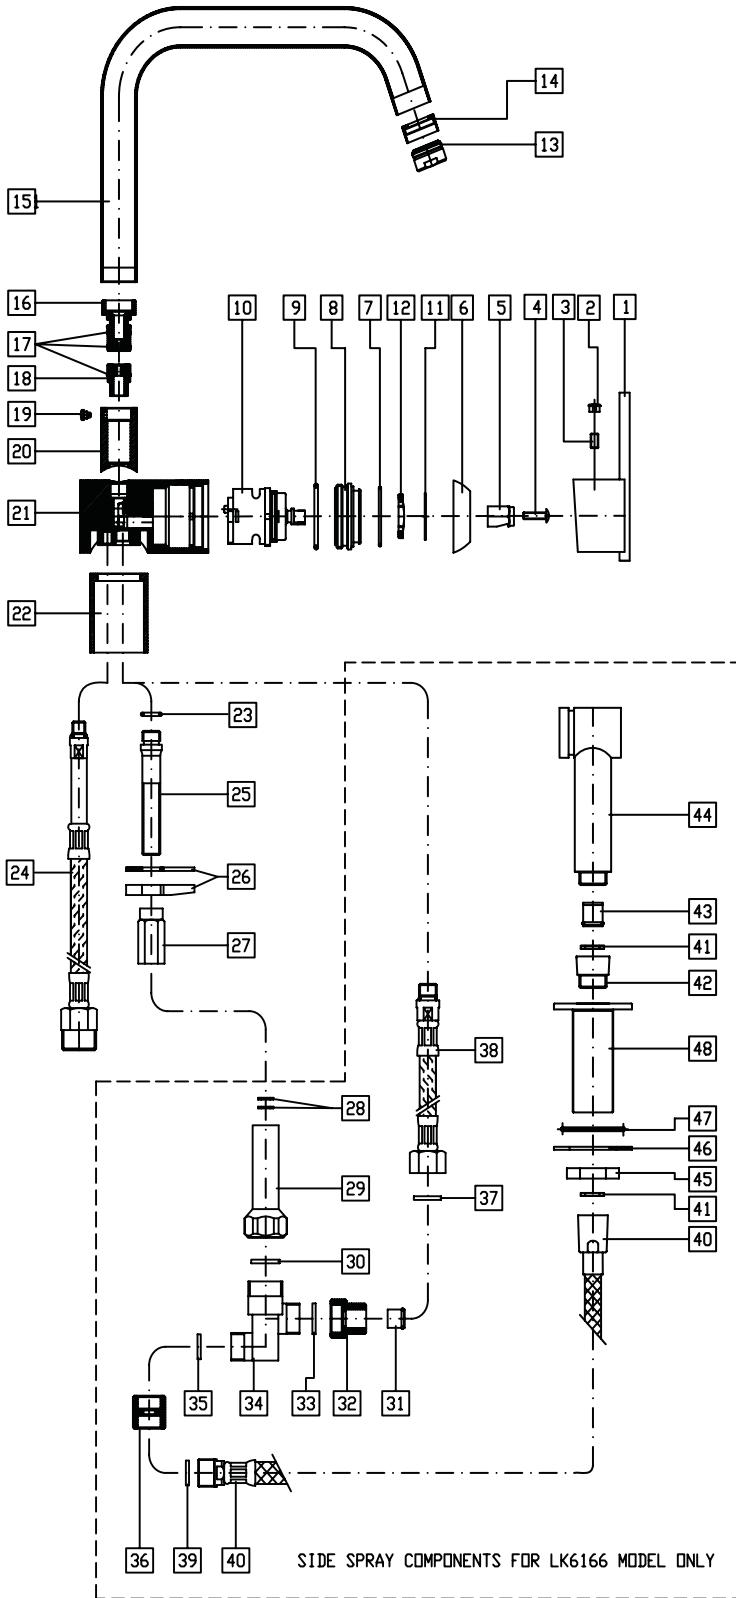

#### Model LK6165

- One hole single lever top mount faucet
  - 1-1/2" (38mm) diameter faucet hole required
  - Maximum countertop thickness 1-1/2" (38mm)
- Solid brass construction
- 360° swing spout
- Removable ceramic disc cartridge
- Heavy plate finish
- 3/8" (10mm) O.D. flexible supply tubes with 1/2" (13mm) male I.P.S. adapters.
- Available in the following colors & finishes
  - Chrome LK6165CR, LK6166CR
  - Brushed nickel LK6165NK, LK6166NK
- Ship Wt. 7.5 lbs. (3.4Kg)
- Due to the weight of this faucet, Elkay recommends that it be installed to an 18" (457mm) gauge stainless steel sink (or heavier) or to a solid surface countertop
- Maximum flow rate
  - 2.5 GPM/9.5 L/min at 80 P.S.I.G
  - 2.2 GPM/8.3 L/min at 60 P.S.I.G

#### Model LK6166

- Same as LK6165 except with retractable side spray and hose
- Two hole single lever top mount faucet
  - Two 1-1/2" (38mm) diameter faucet holes required
  - Maximum countertop thickness 1-1/2" (38mm)
- Ship Wt. 9.5 lbs. (4.3Kg)

# REPLACEMENT PARTS

## Allure® Side Handle Kitchen Faucet Model LK6165 and LK6166

ITEM	PART	DESCRIPTION
1		
2	A56058R - CHROME	LEVER HANDLE ASSEMBLY
3	A56063R - BRUSHED NICKEL	
4		
5		
6		METAL WASHER/COVER
7	A56057R - CHROME	
8	A56062R - BRUSHED NICKEL	
9		
10	A54236R	CARTRIDGE
11	N/A	N/A
12		
13	A56060R - CHROME A56065R - BRUSHED NICKEL	AERATOR
13		SPOUT ASSEMBLY
14		
15	A56091R - CHROME	
16	A56092R - BRUSHED NICKEL	
17		
18		
19	P36142	SET SCREW
20		N/A
21		
22		
23		
24	P48052	FLEX HOUSE
25	P30113	SHANK
26		LK6165 MOUNTING KIT
27	P35257	
26		LK6166 MOUNTING KIT
27	P35258	
28		
29		
30	P37126	LK6166 O-RING
31		N/A
32		
33		
34		
35		
36		
37		
38	P48053	LK6166 FLEX HOSE
39		LK6166 SIDE SPRAY ASSEMBLY
40		
41	A56156R - CHROME	
42	A56157R - BRUSHED NICKEL	
43		
44		LK6166 SIDE SPRAY NEST
45		
46	P45107 - CHROME	
47	P45108 - BRUSHED NICKEL	
48		