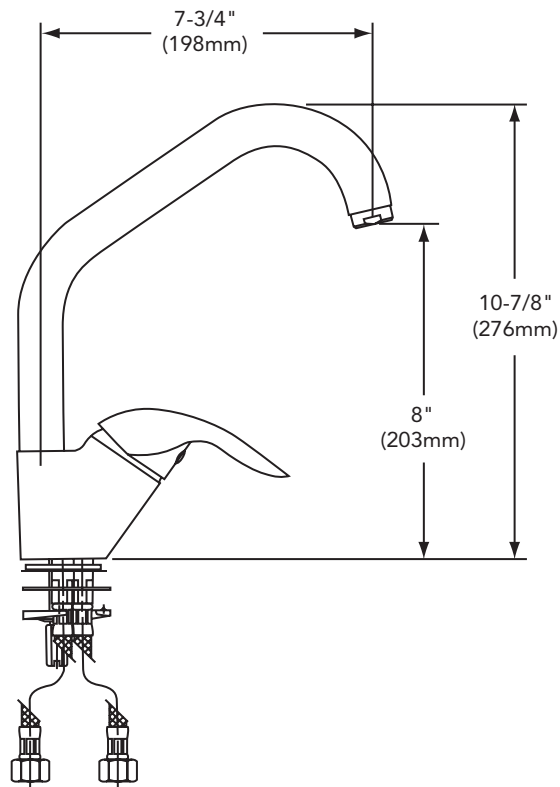

**Allure® Side Handle Kitchen Faucet
Model LK6520****FEATURES**

Model LK6520

- One hole single lever top mount faucet
 - 1-1/2" (38mm) diameter faucet hole required
 - Maximum countertop thickness 1-1/2" (38mm)
- Cast brass, 360° swing spout
- Removable ceramic disc cartridge
- Heavy plate finish
- 3/8" (10mm) O.D. flexible supply tubes with 1/2" (13mm) male I.P.S. adapters.
- Available in the following colors & finishes
 - Black LK6520BK
 - Chrome LK6520CR
 - Brushed nickel LK6520NK
- Ship Wt. 5.5 lbs. (2.5Kg)
- Due to the weight of this faucet, Elkay recommends that it be installed to an 18" (457mm) gauge stainless steel sink (or heavier) or to a solid surface countertop
- Maximum flow rate
 - 2.5 GPM/9.5 L/min at 80 P.S.I.G
 - 2.2 GPM/8.3 L/min at 60 P.S.I.G

SEE OTHER SIDE FOR REPLACEMENT PARTS

Allure® Side Handle Kitchen Faucet Model LK6520

ITEM	PART	DESCRIPTION
1	A55360BK - BLACK	LEVER HANDLE ASSEMBLY
2	A55360CR - CHROME	
3	A55360NK - BRUSHED NICKEL	
4	A55360WH - WHITE	
5		
6	P29238 - CHROME	CARTRIDGE NUT
7	P29239 - BRUSHED NICKEL	
8		
9	A54236R	CARTRIDGE
10	A56060R - CHROME	AERATOR
	A56065R - BRUSHED NICKEL	
10	A55362BK - BLACK	SPOUT ASSEMBLY
11	A55362CR - CHROME	
12	A55362NK - BRUSHED NICKEL	
13	A55362WH - WHITE	
14		
15	P36142	SET SCREW
16	N/A	N/A
17	P35256	MOUNTING KIT
18	P48052	FLEX HOSE
19	P30112	SHANK