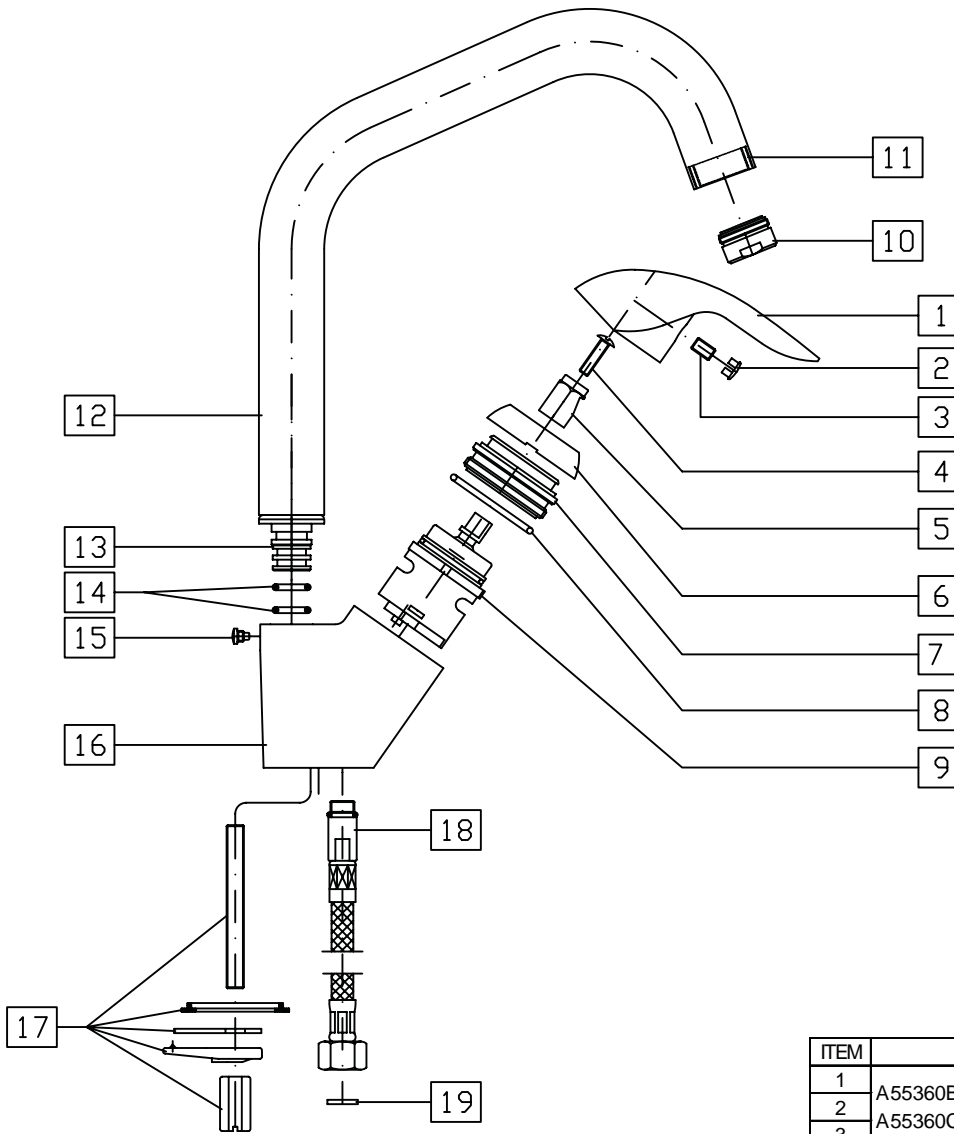

**Allure® Side Handle Kitchen Faucet
Model LK6520****FEATURES**

Model LK6520

- One hole single lever top mount faucet
 - 1-1/2" (38mm) diameter faucet hole required
 - Maximum countertop thickness 1-1/2" (38mm)
- Cast brass, 360° swing spout
- Removable ceramic disc cartridge
- Heavy plate finish
- 3/8" (10mm) O.D. flexible supply tubes with 1/2" (13mm) male I.P.S. adapters.
- Available in the following colors & finishes
 - Black LK6520BK
 - Chrome LK6520CR
 - Brushed nickel LK6520NK
- Ship Wt. 5.5 lbs. (2.5Kg)
- Due to the weight of this faucet, Elkay recommends that it be installed to an 18" (457mm) gauge stainless steel sink (or heavier) or to a solid surface countertop
- Maximum flow rate
 - 2.5 GPM/9.5 L/min at 80 P.S.I.G
 - 2.2 GPM/8.3 L/min at 60 P.S.I.G

SEE OTHER SIDE FOR REPLACEMENT PARTS

Allure® Side Handle Kitchen Faucet Model LK6520

ITEM	PART	DESCRIPTION
1	A55360BK - BLACK	LEVER HANDLE ASSEMBLY
2	A55360CR - CHROME	
3	A55360NK - BRUSHED NICKEL	
4	A55360WH - WHITE	
5		
6	P29238 - CHROME	CARTRIDGE NUT
7	P29239 - BRUSHED NICKEL	
8		
9	A54236R	CARTRIDGE
10	A56060R - CHROME	AERATOR
	A56065R - BRUSHED NICKEL	
10	A55362BK - BLACK	SPOUT ASSEMBLY
11	A55362CR - CHROME	
12	A55362NK - BRUSHED NICKEL	
13	A55362WH - WHITE	
14		
15	P36142	SET SCREW
16	N/A	N/A
17	P35256	MOUNTING KIT
18	P48052	FLEX HOSE
19	P30112	SHANK