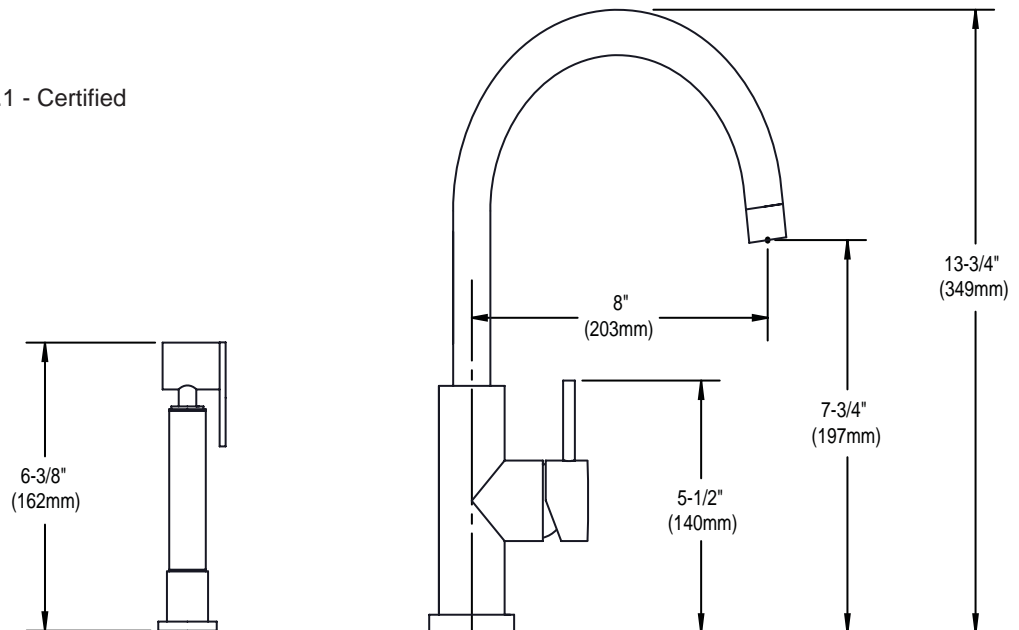

FEATURES

Model LK7921SSS

- Single hole top mount installation
 - 1-1/2" (38mm) faucet hole required
 - Maximum countertop thickness 2-1/2" (64mm)
- Stain stainless steel finish, single-lever faucet
- 360° swing spout
- Ceramic disc cartridge
- Stainless steel construction
- Flexible braided stainless steel supply hoses with 1/2" (13mm) compression fittings
- Ship Wt. 6.6 lbs. (3Kg)
- Due to the weight of this faucet, Elkay recommends that it be installed to an 18" (457mm) gauge stainless steel sink (or heavier) or to a solid surface countertop
- Maximum flow rate
 - 2.5 GPM/9.5 L/min at 80 P.S.I.G.
 - 2.2 GPM/8.3 L/min at 60 P.S.I.G.

Model LK7922SSS

- Same as LK7921SSS except with a retractable side spray
- Two hole top mount installation
 - Two 1-1/2" (38mm) diameter faucet holes required
- Ship Wt. 7 lbs. (3.2Kg)

Allure® Single Handle Kitchen Faucet Models LK7921SSS and LK7922SSS

SEE OTHER SIDE FOR REPLACEMENT PARTS

Allure® Single Handle Kitchen Faucet Models LK7921SSS and LK7922SSS

ITEM	PART NO.	DESCRIPTION
1	M7900	Aerator
2	LK7900XX	O-Ring
3	LK7900X5H	Supply Hose (Hot)
4	LK7900X5C	Supply Hose (Cold)
5	LK7900X5SS	Side Spray Hose - Model LK7922 Only
6	LK7900X7	HW Kit
7	LK7900X9	Cartridge
8	LK7900X9A	Cartridge Nut
9	LK7900X1A	Handle
10	LK7900X1B	Handle Base
11	LK7921	Available in full unit - Model LK7921 Only
11A	LK7922	Available in full unit - Model LK7922 Only
12	LK7900X6	Side Spray - Model LK7922 Only
13	LK7922X5SS	Side Spray Hose - Model LK7922 Only
14	LK7900X7SS	Side Spray HW Kit - Model LK7922 Only