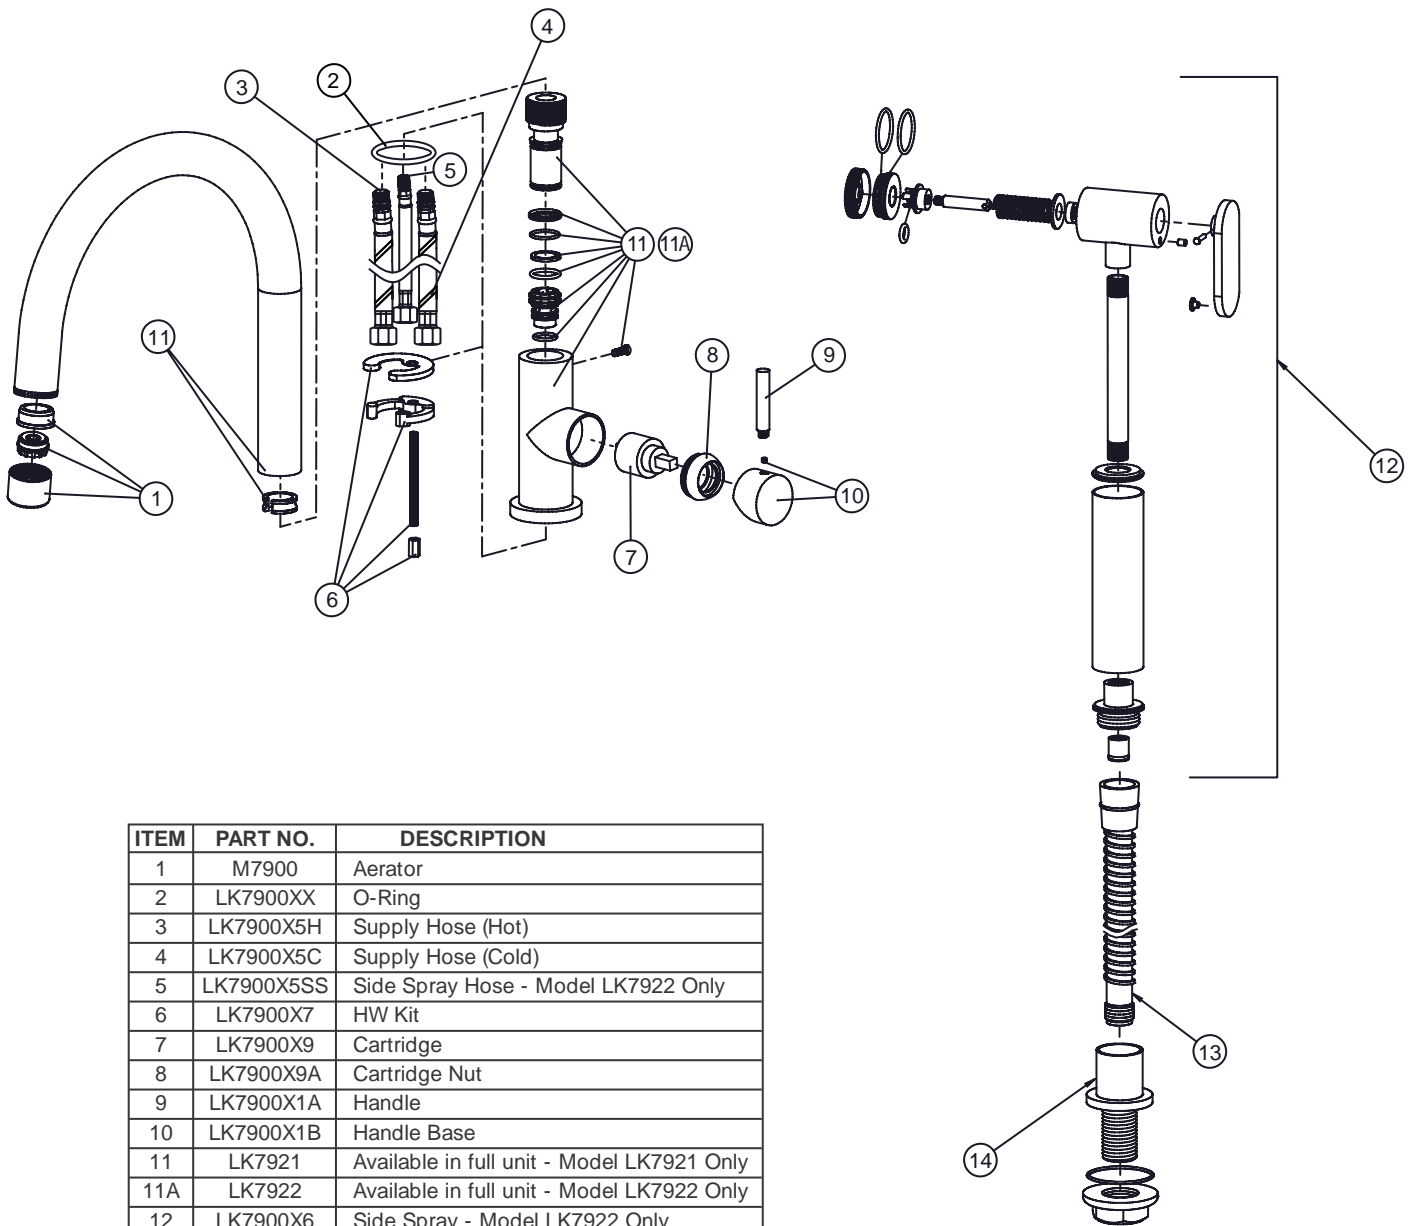

FEATURES

Model LK7921SSS

- Single hole top mount installation
 - 1-1/2" (38mm) faucet hole required
 - Maximum countertop thickness 2-1/2" (64mm)
- Stain stainless steel finish, single-lever faucet
- 360° swing spout
- Ceramic disc cartridge
- Stainless steel construction
- Flexible braided stainless steel supply hoses with 1/2" (13mm) compression fittings
- Ship Wt. 6.6 lbs. (3Kg)
- Due to the weight of this faucet, Elkay recommends that it be installed to an 18" (457mm) gauge stainless steel sink (or heavier) or to a solid surface countertop
- Maximum flow rate
 - 2.5 GPM/9.5 L/min at 80 P.S.I.G.
 - 2.2 GPM/8.3 L/min at 60 P.S.I.G.

Model LK7922SSS

- Same as LK7921SSS except with a retractable side spray
- Two hole top mount installation
 - Two 1-1/2" (38mm) diameter faucet holes required
- Ship Wt. 7 lbs. (3.2Kg)

Allure® Single Handle Kitchen Faucet Models LK7921SSS and LK7922SSS

SEE OTHER SIDE FOR REPLACEMENT PARTS

Allure® Single Handle Kitchen Faucet Models LK7921SSS and LK7922SSS

ITEM	PART NO.	DESCRIPTION
1	M7900	Aerator
2	LK7900XX	O-Ring
3	LK7900X5H	Supply Hose (Hot)
4	LK7900X5C	Supply Hose (Cold)
5	LK7900X5SS	Side Spray Hose - Model LK7922 Only
6	LK7900X7	HW Kit
7	LK7900X9	Cartridge
8	LK7900X9A	Cartridge Nut
9	LK7900X1A	Handle
10	LK7900X1B	Handle Base
11	LK7921	Available in full unit - Model LK7921 Only
11A	LK7922	Available in full unit - Model LK7922 Only
12	LK7900X6	Side Spray - Model LK7922 Only
13	LK7922X5SS	Side Spray Hose - Model LK7922 Only
14	LK7900X7SS	Side Spray HW Kit - Model LK7922 Only