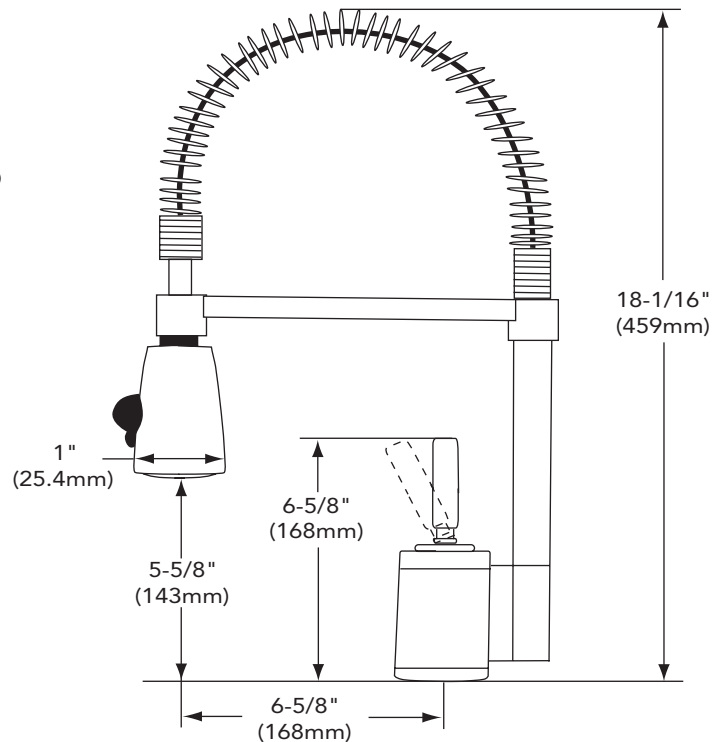

Aresso™ Single Handle Kitchen Faucet Models LK7420 and LKLF7420

FEATURES

Model LK7420

- Pre-rinse faucet
- Single lever top mount installation
  - 1-1/2" (38mm) diameter faucet hole required
  - Maximum countertop thickness 1-1/2" (38mm)
- Solid brass construction
- Removable ceramic disc cartridge
- 360° swing base and spout
- 3/8" (10mm) O.D. flexible supply tubes with 1/2" (13mm) male I.P.S. adapters.
- Available in the following colors & finishes
  - Chrome LK7420CR
  - Brushed chrome LK7420BC
  - Brushed nickel LK7420NK
- Ship Wt. 7.75 lbs. (3.5Kg)
- Due to the weight of this faucet, Elkay recommends that it be installed to an 18" (457mm) gauge stainless steel sink (or heavier) or to a solid surface countertop
- Maximum flow rate
  - 2.5 GPM/9.5 L/min at 80 P.S.I.G
  - 2.2 GPM/8.3 L/min at 60 P.S.I.G

Model LKLF7420

- Same as LK7420 except with a 1.5 GPM aerator
- Available in the following colors & finishes
  - Chrome LK7420CR
  - Brushed nickel LK7420NK
- Maximum flow rate
  - 1.5 GPM/5.7 L/min at 60 P.S.I.G

WARRANTY

- Limited Lifetime

COMPLIES WITH:

- ANSI/NSF61-CERTIFIED
- ASME A112.18.1-05/CSA B125.1-2005-CERTIFIED
- CA AB1953/VT S152
- cUPC-CERTIFIED
- UPC-CERTIFIED

SEE OTHER SIDE FOR REPLACEMENT PARTS