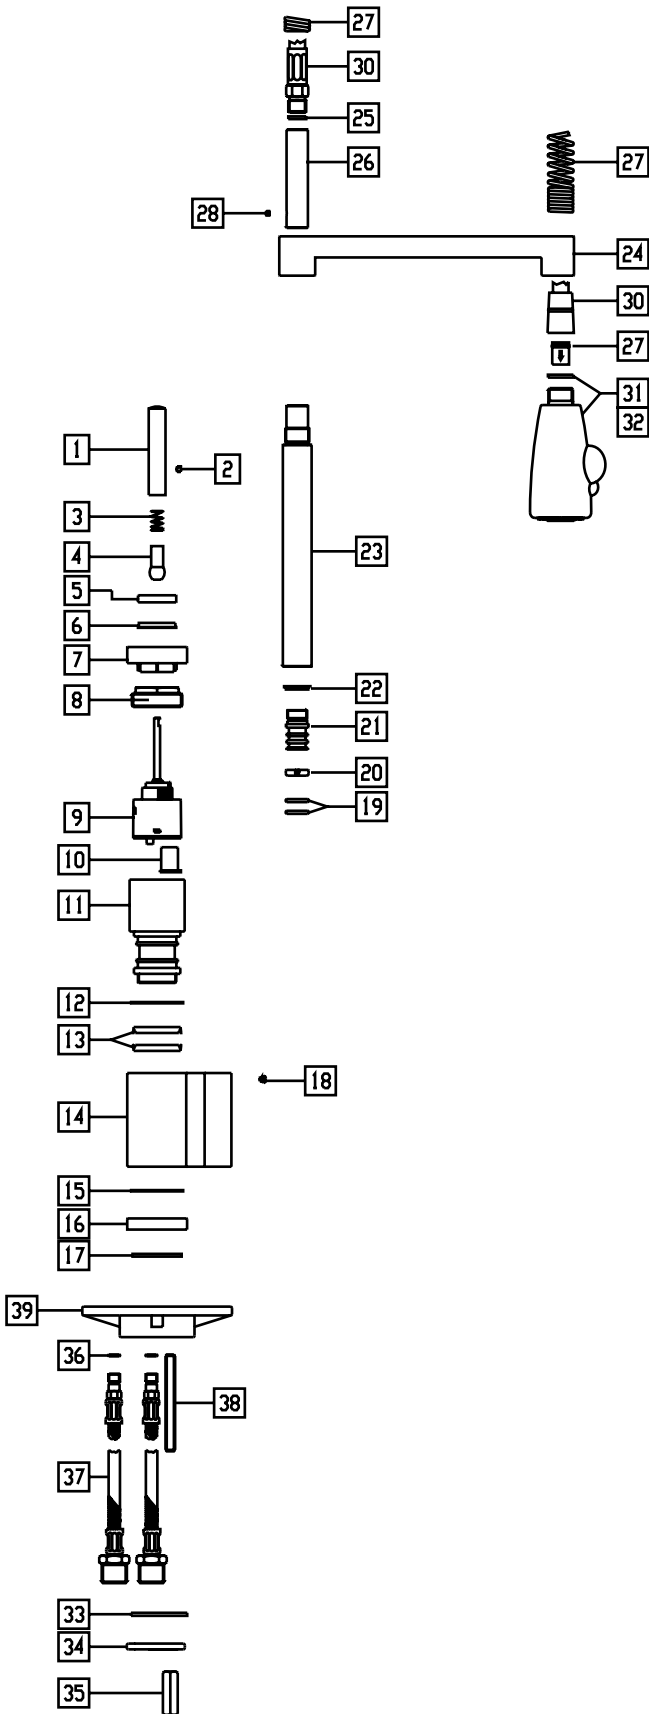

Aresso™ Single Handle Kitchen Faucet Models LK7420 and LKLF7420

FEATURES

Model LK7420

- Pre-rinse faucet
- Single lever top mount installation
 - 1-1/2" (38mm) diameter faucet hole required
 - Maximum countertop thickness 1-1/2" (38mm)
- Solid brass construction
- Removable ceramic disc cartridge
- 360° swing base and spout
- 3/8" (10mm) O.D. flexible supply tubes with 1/2" (13mm) male I.P.S. adapters.
- Available in the following colors & finishes
 - Chrome LK7420CR
 - Brushed chrome LK7420BC
 - Brushed nickel LK7420NK
- Ship Wt. 7.75 lbs. (3.5Kg)
- Due to the weight of this faucet, Elkay recommends that it be installed to an 18" (457mm) gauge stainless steel sink (or heavier) or to a solid surface countertop
- Maximum flow rate
 - 2.5 GPM/9.5 L/min at 80 P.S.I.G
 - 2.2 GPM/8.3 L/min at 60 P.S.I.G

Model LKLF7420

- Same as LK7420 except with a 1.5 GPM aerator
- Available in the following colors & finishes
 - Chrome LK7420CR
 - Brushed nickel LK7420NK
- Maximum flow rate
 - 1.5 GPM/5.7 L/min at 60 P.S.I.G

ITEM	PART	DESCRIPTION
1		
2		
3	A55960R - CHROME	LEVER HANDLE ASSEMBLY
4	A55961R - BRUSHED NICKEL	
5	A55962R - BRUSHED CHROME	
6		
7		
8	N/A	N/A
9	A56103R	CARTRIDGE
10	A56117R	GREEN WASHER
11		
12	N/A	N/A
13		
14		
15		
16	A56025R	HARDWARE KIT
17		
18	N/A	N/A
19	A56115R	O-RING
19		
20		
21		
22		
23		
24	A55994R - CHROME	SPOUT ASSEMBLY
25	A55995R - BRUSHED NICKEL	
26	A55996R - BRUSHED CHROME	
27		
28		
29		
30	A56120R	FLEX HOSE
30		
31	A56114R - CHROME A56131R - BRUSHED NICKEL A56132R - BRUSHED CHROME	HAND SHOWER ASSEMBLY (FOR LK7420 MODELS ONLY)
32	A56158R - CHROME A56159R - BRUSHED NICKEL	HAND SHOWER ASSEMBLY (FOR LKLF7420 MODELS ONLY)
33	N/A	N/A
34		
35	A56025R	HARDWARE KIT
36	A56095R	SUPPLY HOSES (2 PAIR, 1 RED & 1 BLUE)
37		
38	N/A	N/A
39		