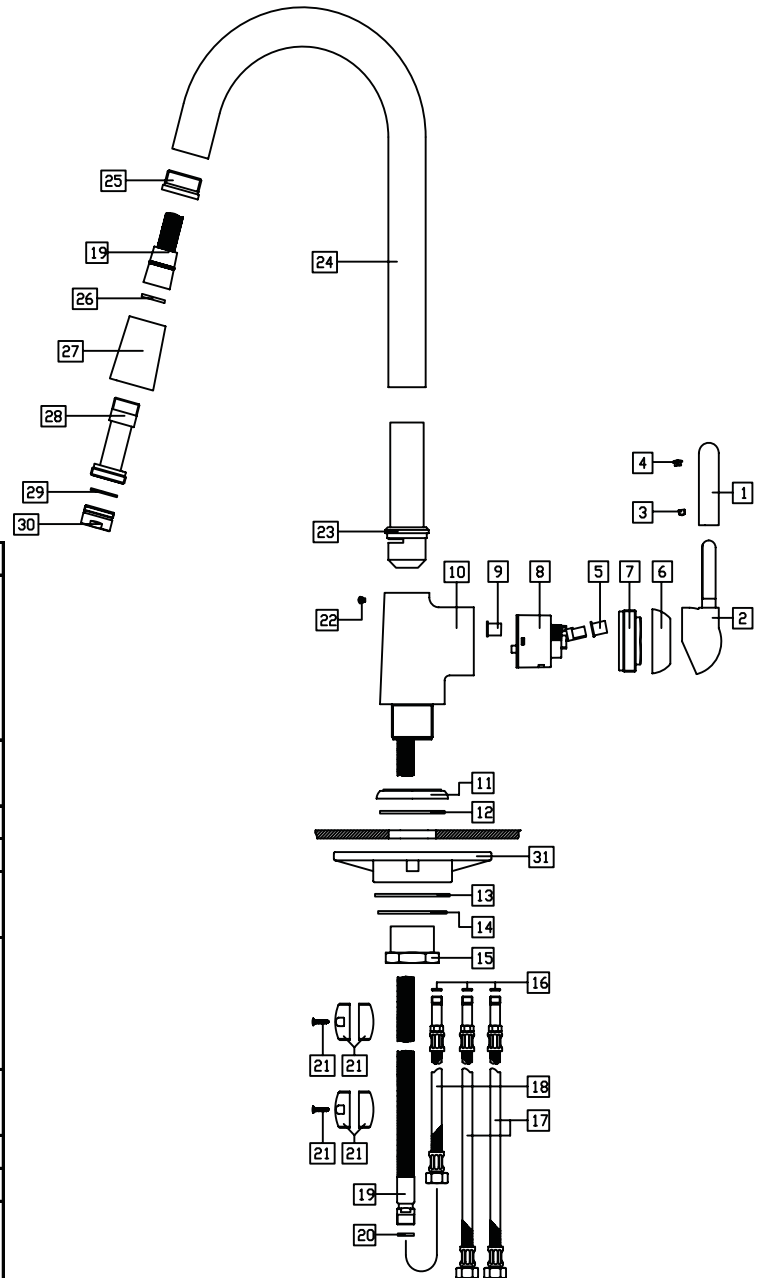

**Moda™ Single Handle Kitchen Faucet  
Model LK7322****FEATURES**

- Single hole top mount installation
  - 1/2" (13mm) diameter faucet hole required
  - Maximum countertop thickness 1-1/2" (38mm)
- Single-lever with pull-down spray
- 140° swing from center spout body with solid brass construction
- Removable ceramic disc cartridge
- Flexible supply tubes with 1/2" (13mm) male I.P.S. adapters.
- Available in the following colors & finishes
  - Chrome LK7322CR
  - Brushed chrome LK7322BC
  - Brushed nickel LK7322NK
- Ship Wt. 9 lbs. (4.1Kg)
- Due to the weight of this faucet, Elkay recommends that it be installed to an 18" (457mm) gauge stainless steel sink (or heavier) or to a solid surface countertop
- Maximum flow rate
  - 2.5 GPM/9.5 L/min at 80 P.S.I.G
  - 2.2 GPM/8.3 L/min at 60 P.S.I.G

**WARRANTY**

- Limited Lifetime

**COMPLIES WITH:**

- ANSI/NSF61-CERTIFIED
- ASME A112.18.1-05/CSA B125.1-2005-CERTIFIED
- CA AB1953/VT S152
- cUPC-CERTIFIED
- UPC-CERTIFIED

SEE OTHER SIDE FOR REPLACEMENT PARTS

### Moda™ Single Handle Kitchen Faucet Model LK7322

ITEM	PART	DESCRIPTION
1		
2	A55966R - CHROME	LEVER HANDLE ASSEMBLY
3	A55967R - BRUSHED NICKEL	
4	A55968R - BRUSHED CHROME	
5		
6	N/A	N/A
7		
8	A56105R	CARTRIDGE
9	A56117R	GREEN WASHER
10	N/A	N/A
11		
12		
13	A56027R	HARDWARE
14		
15		
16	A56101R	
17		SUPPLY HOSES (1 PAIR, 1 RED & 1 BLUE)
18	N/A	N/A
19	A56119R	PULLOUT HOSE
20		
21	N/A	N/A
22		
23	A56003R - CHROME A56004R - BRUSHED NICKEL A56005R - BRUSHED CHROME	SPOUT ASSEMBLY
24		
25		
26	A56108R - CHROME	HAND SHOWER ASSEMBLY (INCLUDES AERATOR ASSY)
27	A56121R - BRUSHED NICKEL	
28	A56122R - BRUSHED CHROME	
29	A56051R - CHROME	AERATOR ASSEMBLY
30	A56052R - BRUSHED NICKEL	
30	A56053R - BRUSHED CHROME	
31	N/A	N/A