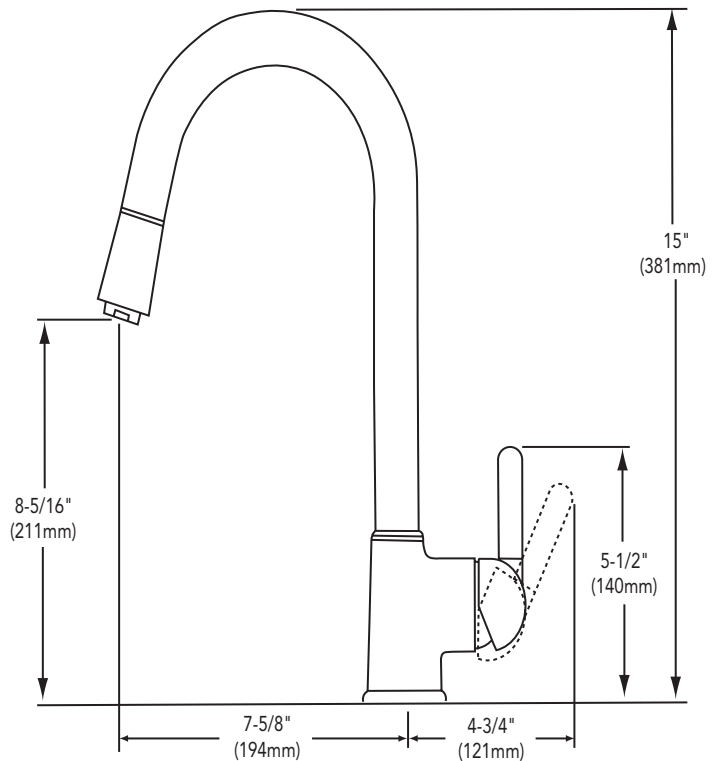

**Moda™ Single Handle Kitchen Faucet
Model LK7322**

FEATURES

- Single hole top mount installation
  - 1/2" (13mm) diameter faucet hole required
  - Maximum countertop thickness 1-1/2" (38mm)
- Single-lever with pull-down spray
- 140° swing from center spout body with solid brass construction
- Removable ceramic disc cartridge
- Flexible supply tubes with 1/2" (13mm) male I.P.S. adapters.
- Available in the following colors & finishes
  - Chrome LK7322CR
  - Brushed chrome LK7322BC
  - Brushed nickel LK7322NK
- Ship Wt. 9 lbs. (4.1Kg)
- Due to the weight of this faucet, Elkay recommends that it be installed to an 18" (457mm) gauge stainless steel sink (or heavier) or to a solid surface countertop
- Maximum flow rate
  - 2.5 GPM/9.5 L/min at 80 P.S.I.G
  - 2.2 GPM/8.3 L/min at 60 P.S.I.G

WARRANTY

- Limited Lifetime

COMPLIES WITH:

- ANSI/NSF61-CERTIFIED
- ASME A112.18.1-05/CSA B125.1-2005-CERTIFIED
- CA AB1953/VT S152
- cUPC-CERTIFIED
- UPC-CERTIFIED

SEE OTHER SIDE FOR REPLACEMENT PARTS