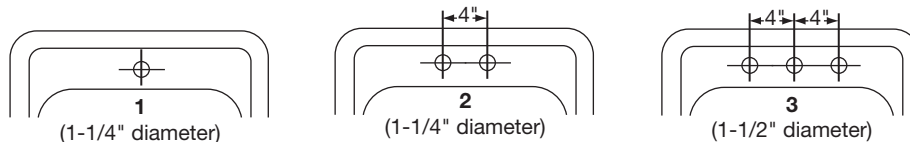

These sinks are listed with the Canadian Standards Association.

Model D115152

Model DP211515C

SINK DIMENSIONS (INCHES)*

Model Number	Overall		Inside Bowl			Cutout in Countertop 1 1/2" Radius Corners		No. of 1 1/4" or 1 1/2" Dia. Faucet Holes 4" Center	Minimum Cabinet Size
	L	W	L	W	D	L	W		
DP211515C	15	15	12	10	5 1/8	14 3/8	14 3/8	2	18
D11515	15	15	12	10	5 1/8	14 3/8	14 3/8	1, 2 or 3	18
D11516	15	15	12	10	5 1/8	14 3/8	14 3/8	1, 2 or 3	18
D611515	15	15	12	10	5 1/8	14 3/8	14 3/8	1 or 2	18

*Length is left to right. Width is front to back.

D-Prefix sinks are packed one per shipping carton.

D6-Prefix sinks are nested 6 units per shipping carton.

Bowl Depth is 5-1/8"
Model D115152 Illustrated

HOLE DRILLING CONFIGURATIONS

ALL DIMENSIONS IN INCHES, TO CONVERT TO MILLIMETERS MULTIPLY BY 25.4.

In keeping with our policy of continuing product improvement, Elkay reserves the right to change product specifications without notice.