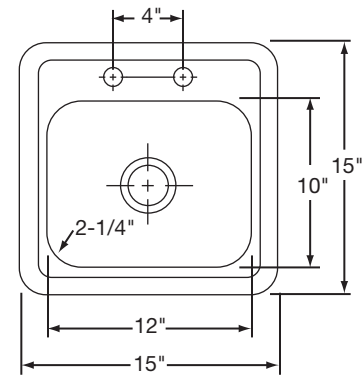

- (1) **D11515** sink.
- (1) **LKA2475** faucet.
- (1) **D5018A** drain with basket strainer.

OTHER

Drain Opening: 2" (D11515, D611515 and DP211515C), 3-1/2" (D11516).

NOTE: Unless otherwise specified, sink is furnished with 2 faucet holes as shown.

These sinks are listed with the Canadian Standards Association.

Model D115152

Model DP211515C

SINK DIMENSIONS (INCHES)*

Model Number	Overall		Inside Bowl			Cutout in Countertop 1 1/2" Radius Corners		No. of 1 1/4" or 1 1/2" Dia. Faucet Holes 4" Center	Minimum Cabinet Size
	L	W	L	W	D	L	W		
DP211515C	15	15	12	10	5 1/8	14 3/8	14 3/8	2	18
D11515	15	15	12	10	5 1/8	14 3/8	14 3/8	1, 2 or 3	18
D11516	15	15	12	10	5 1/8	14 3/8	14 3/8	1, 2 or 3	18
D611515	15	15	12	10	5 1/8	14 3/8	14 3/8	1 or 2	18

*Length is left to right. Width is front to back.

D-Prefix sinks are packed one per shipping carton.

D6-Prefix sinks are nested 6 units per shipping carton.

Bowl Depth is 5-1/8"
Model D115152 Illustrated

HOLE DRILLING CONFIGURATIONS

ALL DIMENSIONS IN INCHES, TO CONVERT TO MILLIMETERS MULTIPLY BY 25.4.

In keeping with our policy of continuing product improvement, Elkay reserves the right to change product specifications without notice.