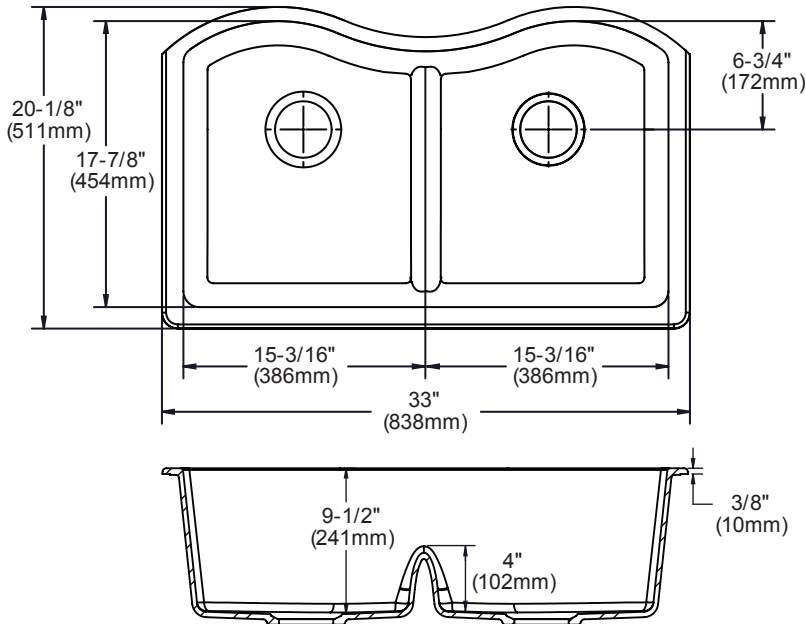

DESIGN FEATURES

Bowl Depth: 9-1/2" (241mm).
Rim Height: 3/8" (10mm).
Aqua Divide Height: 4" (102mm).
Material: Elkay E-Granite.
Color Options with natural accents: Black (BK), Bisque (BQ),
Dusk Gray (GY), Mocha (MC), or White (WH).

OTHER

Drain Opening: 3-1/2" (89mm).
Note: All Elkay undermount sinks are designed to affix to the underside of any solid surface countertop.
These sinks comply with ANSI Z124.6 and CSA B45-02.

Model ELGULB3322

SINK DIMENSIONS*

Model Number	Overall		Inside Each Bowl			Cutout in Countertop	Minimum Cabinet Size
	L	W	L	W	D		
ELGULB3322BK	33 (838mm)	20 1/8 (511mm)	15 3/16 (386mm)	17 7/8 (454mm)	9 1/2 (241mm)	See Template**	36 (914mm)
ELGULB3322BQ	33 (838mm)	20 1/8 (511mm)	15 3/16 (386mm)	17 7/8 (454mm)	9 1/2 (241mm)		36 (914mm)
ELGULB3322GY	33 (838mm)	20 1/8 (511mm)	15 3/16 (386mm)	17 7/8 (454mm)	9 1/2 (241mm)		36 (914mm)
ELGULB3322MC	33 (838mm)	20 1/8 (511mm)	15 3/16 (386mm)	17 7/8 (454mm)	9 1/2 (241mm)		36 (914mm)
ELGULB3322WH	33 (838mm)	20 1/8 (511mm)	15 3/16 (386mm)	17 7/8 (454mm)	9 1/2 (241mm)		36 (914mm)

*Length is left to right. Width is front to back.

**Template and countertop mounting clips are packed with every sink.

Installation Profile

The template provides the only type of installation recommended by Elkay.