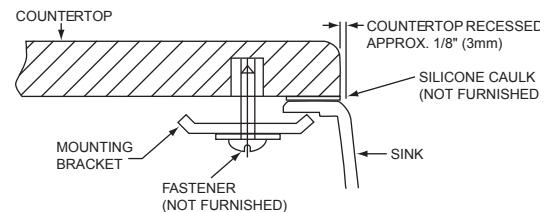

DESIGN FEATURES

Bowl Depth: 9-1/2" (241mm).
Rim Height: 3/8" (10mm).
Aqua Divide Height: 4" (102mm).
Material: Elkay E-Granite.
Color Options with natural accents: Black (BK), Bisque (BQ),
Dusk Gray (GY), Mocha (MC), or White (WH).

OTHER

Drain Opening: 3-1/2" (89mm).
Note: All Elkay undermount sinks are designed to affix to the underside of any solid surface countertop.
These sinks comply with ANSI Z124.6 and CSA B45-02.

Model ELGULB3322

SINK DIMENSIONS*

Model Number	Overall		Inside Each Bowl			Cutout in Countertop	Minimum Cabinet Size
	L	W	L	W	D		
ELGULB3322BK	33 (838mm)	20 1/8 (511mm)	15 3/16 (386mm)	17 7/8 (454mm)	9 1/2 (241mm)	See Template**	36 (914mm)
ELGULB3322BQ	33 (838mm)	20 1/8 (511mm)	15 3/16 (386mm)	17 7/8 (454mm)	9 1/2 (241mm)		36 (914mm)
ELGULB3322GY	33 (838mm)	20 1/8 (511mm)	15 3/16 (386mm)	17 7/8 (454mm)	9 1/2 (241mm)		36 (914mm)
ELGULB3322MC	33 (838mm)	20 1/8 (511mm)	15 3/16 (386mm)	17 7/8 (454mm)	9 1/2 (241mm)		36 (914mm)
ELGULB3322WH	33 (838mm)	20 1/8 (511mm)	15 3/16 (386mm)	17 7/8 (454mm)	9 1/2 (241mm)		36 (914mm)

*Length is left to right. Width is front to back.

**Template and countertop mounting clips are packed with every sink.

Installation Profile

The template provides the only type of installation recommended by Elkay.