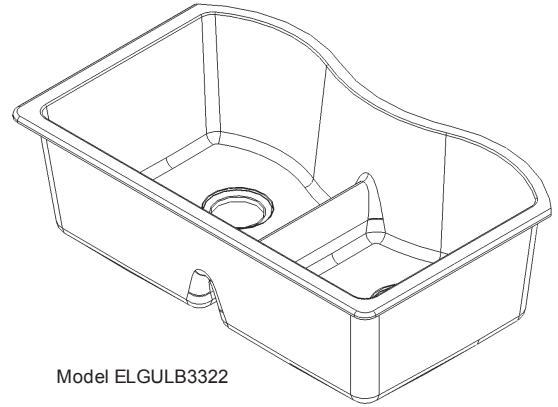

DESIGN FEATURES

Bowl Depth: 9-1/2" (241mm).
Rim Height: 3/8" (10mm).
Aqua Divide Height: 4" (102mm).
Material: Elkay E-Granite.
Color Options with natural accents: Black (BK), Bisque (BQ),
Dusk Gray (GY), Mocha (MC), or White (WH).

OTHER

Drain Opening: 3-1/2" (89mm).
Note: All Elkay undermount sinks are designed to affix to the underside of any solid surface countertop.
These sinks comply with ANSI Z124.6 and CSA B45-02.

Model ELGULB3322

SINK DIMENSIONS*

Model Number	Overall		Inside Each Bowl			Cutout in Countertop	Minimum Cabinet Size
	L	W	L	W	D		
ELGULB3322BK	33 (838mm)	20 1/8 (511mm)	15 3/16 (386mm)	17 7/8 (454mm)	9 1/2 (241mm)	See Template**	36 (914mm)
ELGULB3322BQ	33 (838mm)	20 1/8 (511mm)	15 3/16 (386mm)	17 7/8 (454mm)	9 1/2 (241mm)		36 (914mm)
ELGULB3322GY	33 (838mm)	20 1/8 (511mm)	15 3/16 (386mm)	17 7/8 (454mm)	9 1/2 (241mm)		36 (914mm)
ELGULB3322MC	33 (838mm)	20 1/8 (511mm)	15 3/16 (386mm)	17 7/8 (454mm)	9 1/2 (241mm)		36 (914mm)
ELGULB3322WH	33 (838mm)	20 1/8 (511mm)	15 3/16 (386mm)	17 7/8 (454mm)	9 1/2 (241mm)		36 (914mm)

*Length is left to right. Width is front to back.

**Template and countertop mounting clips are packed with every sink.

Installation Profile

The template provides the only type of installation recommended by Elkay.