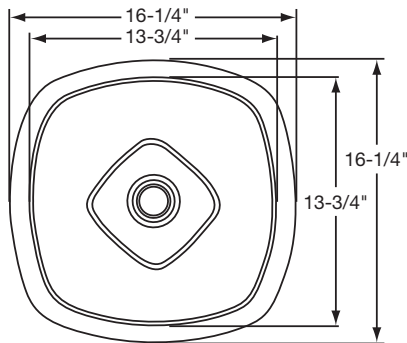

DESIGN FEATURES

Bowl Depth: 6".

Finish: See chart below.

Underside: Fully protected by heavy duty Sound Guard® under-coating designed to prevent condensation and dampen sound.

OTHER

Drain Opening: See chart below.

NOTE: All Elkay undermount sinks are designed to affix to the underside of any solid surface countertop.

Installation: See illustrated profile on back.

These sinks comply with ASME A112.19.3.

Model MYSTIC141415S

Model MYSTIC141915P

SINK DIMENSIONS (INCHES)*

Model Number	Application	Overall		Inside Bowl			Sink Finish	Includes Overflow	Drain Opening	Cutout in Countertop	Minimum Cabinet Size
		L	W	L	W	D					
MYSTIC141415P	Lavatory	16 ¹ / ₄	16 ¹ / ₄	13 ³ / ₄	13 ³ / ₄	6	Soft Textured	Yes	1 ¹ / ₂	See Template**	18
MYSTIC141415S	Lavatory	16 ¹ / ₄	16 ¹ / ₄	13 ³ / ₄	13 ³ / ₄	6	Lustrous Satin	Yes	1 ¹ / ₂		18
MYSTIC141435P	Bar/Hospitality	16 ¹ / ₄	16 ¹ / ₄	13 ³ / ₄	13 ³ / ₄	6	Soft Textured	No	3 ¹ / ₂		18
MYSTIC141435S	Bar/Hospitality	16 ¹ / ₄	16 ¹ / ₄	13 ³ / ₄	13 ³ / ₄	6	Lustrous Satin	No	3 ¹ / ₂		18
MYSTIC141915P	Lavatory	21 ¹ / ₂	16 ¹ / ₄	19	13 ³ / ₄	6	Soft Textured	Yes	1 ¹ / ₂		24
MYSTIC141915S	Lavatory	21 ¹ / ₂	16 ¹ / ₄	19	13 ³ / ₄	6	Lustrous Satin	Yes	1 ¹ / ₂		24
MYSTIC141935P	Bar/Hospitality	21 ¹ / ₂	16 ¹ / ₄	19	13 ³ / ₄	6	Soft Textured	No	3 ¹ / ₂		24
MYSTIC141935S	Bar/Hospitality	21 ¹ / ₂	16 ¹ / ₄	19	13 ³ / ₄	6	Lustrous Satin	No	3 ¹ / ₂		24

*Length is left to right. Width is front to back.

**Template and countertop mounting clips are packed with every sink.

MYSTIC141415S Illustrated

MYSTIC141935P Illustrated

ALL DIMENSIONS IN INCHES, TO CONVERT TO MILLIMETERS MULTIPLY BY 25.4.