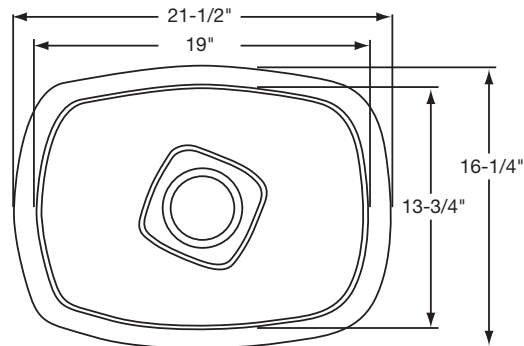

Model MYSTIC141915P

SINK DIMENSIONS (INCHES)*

Model Number	Application	Overall		Inside Bowl			Sink Finish	Includes Overflow	Drain Opening	Cutout in Countertop	Minimum Cabinet Size
		L	W	L	W	D					
MYSTIC141415P	Lavatory	16 ¹ / ₄	16 ¹ / ₄	13 ³ / ₄	13 ³ / ₄	6	Soft Textured	Yes	1 ¹ / ₂	See Template**	18
MYSTIC141415S	Lavatory	16 ¹ / ₄	16 ¹ / ₄	13 ³ / ₄	13 ³ / ₄	6	Lustrous Satin	Yes	1 ¹ / ₂		18
MYSTIC141435P	Bar/Hospitality	16 ¹ / ₄	16 ¹ / ₄	13 ³ / ₄	13 ³ / ₄	6	Soft Textured	No	3 ¹ / ₂		18
MYSTIC141435S	Bar/Hospitality	16 ¹ / ₄	16 ¹ / ₄	13 ³ / ₄	13 ³ / ₄	6	Lustrous Satin	No	3 ¹ / ₂		18
MYSTIC141915P	Lavatory	21 ¹ / ₂	16 ¹ / ₄	19	13 ³ / ₄	6	Soft Textured	Yes	1 ¹ / ₂		24
MYSTIC141915S	Lavatory	21 ¹ / ₂	16 ¹ / ₄	19	13 ³ / ₄	6	Lustrous Satin	Yes	1 ¹ / ₂		24
MYSTIC141935P	Bar/Hospitality	21 ¹ / ₂	16 ¹ / ₄	19	13 ³ / ₄	6	Soft Textured	No	3 ¹ / ₂		24
MYSTIC141935S	Bar/Hospitality	21 ¹ / ₂	16 ¹ / ₄	19	13 ³ / ₄	6	Lustrous Satin	No	3 ¹ / ₂		24

*Length is left to right. Width is front to back.

**Template and countertop mounting clips are packed with every sink.

MYSTIC141415S Illustrated

MYSTIC141935P Illustrated

ALL DIMENSIONS IN INCHES, TO CONVERT TO MILLIMETERS MULTIPLY BY 25.4.