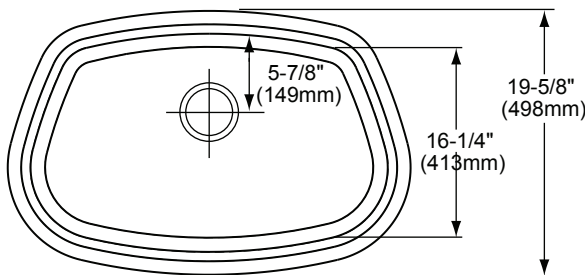

#### SINK DIMENSIONS\*

Model Number	Overall		Inside Bowl			Cutout in Countertop	Minimum Cabinet Size
	L	W	L	W	D		
MYSTIC2919CB	30	19 5/8	27 3/4	16 1/4	8	See Template **	†
	762 (mm)	499 (mm)	675 (mm)	413 (mm)	(203mm)		

\*Length is left to right. Width is front to back.

\*\*Template is packed with every sink.

†Recommend that installation be accomplished by an experienced and professional installer only.

Model MYSTIC2919CB

Model MYSTIC2919CB  
(Without Cutting Board)

Model CB2919  
Cutting Board

In keeping with our policy of continuing product improvement, Elkay reserves the right to change product specifications without notice. Please visit [elkayusa.com](http://elkayusa.com) for most current version of Elkay product specification sheets.