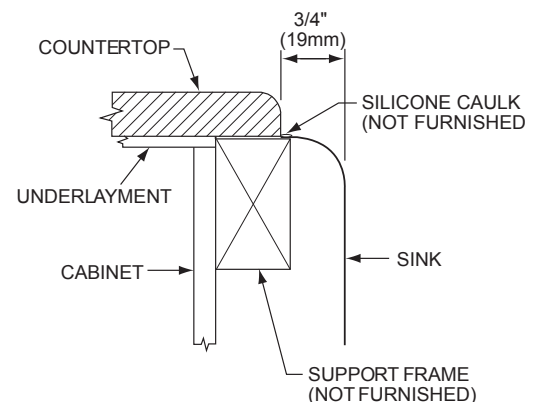

In keeping with our policy of continuing product improvement, Elkay reserves the right to change product specifications without notice. Please visit elkayusa.com for most current version of Elkay product specification sheets.

This specification describes an Elkay product with design, quality and functional benefits to the user. When making a comparison of other producers' offerings, be certain these features are not overlooked.

Elkay

elkayusa.com

2222 Camden Court
Oak Brook, IL 60523

Printed in U.S.A.
©2009 Elkay

(Rev. 10/09) 1-280B