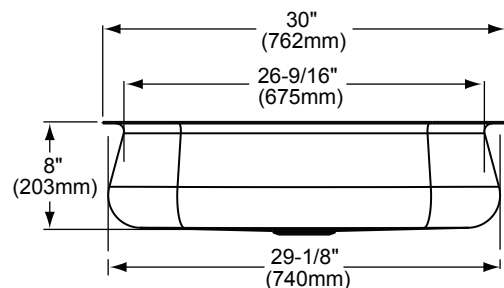

#### SINK DIMENSIONS\*

Model Number	Overall		Inside Bowl			Cutout in Countertop	Minimum Cabinet Size
	L	W	L	W	D		
MYSTIC2919CB	30	19 5/8	27 3/4	16 1/4	8	See Template **	†
	762 (mm)	499 (mm)	675 (mm)	413 (mm)	(203mm)		

\*Length is left to right. Width is front to back.

\*\*Template is packed with every sink.

†Recommend that installation be accomplished by an experienced and professional installer only.

Model MYSTIC2919CB

Model MYSTIC2919CB  
(Without Cutting Board)

Model CB2919  
Cutting Board

In keeping with our policy of continuing product improvement, Elkay reserves the right to change product specifications without notice. Please visit [elkayusa.com](http://elkayusa.com) for most current version of Elkay product specification sheets.