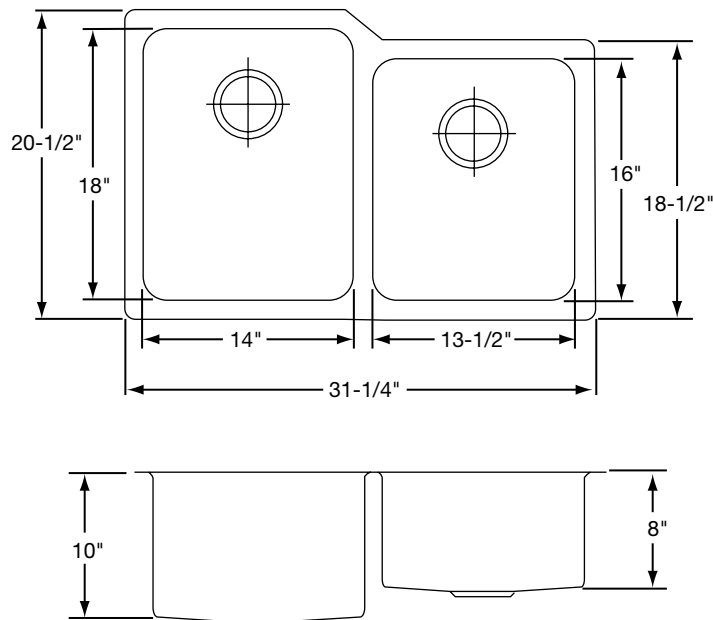

Bowl Depth: 10" (large bowl), 8" (small bowl).

Finish: Antique Hammered Copper.

Underside: Sound absorbing pads applied to dampen sound.

OTHER

Drain Opening: 3-1/2".

Installation: Requires professional installation. Use actual sink as template to determine cut-out opening. All Elkay undermount sinks are designed to affix to the underside of any solid surface countertop.

Model ECU3120RACH

SINK DIMENSIONS (INCHES)*

Model Number	Overall		Inside Left Bowl			Inside Right Bowl			Cutout in Countertop	Minimum Cabinet Size
	L	W	L	W	D	L	W	D		
ECU3120RACH	31 ¹ / ₄	20 ¹ / ₂	14	18	10	13 ¹ / ₂	16	8	Use sink as template	36

*Length is left to right. Width is front to back. Due to the handcrafted nature of this sink, the dimensions are approximate and may vary.

ALL DIMENSIONS IN INCHES, TO CONVERT TO MILLIMETERS MULTIPLY BY 25.4.