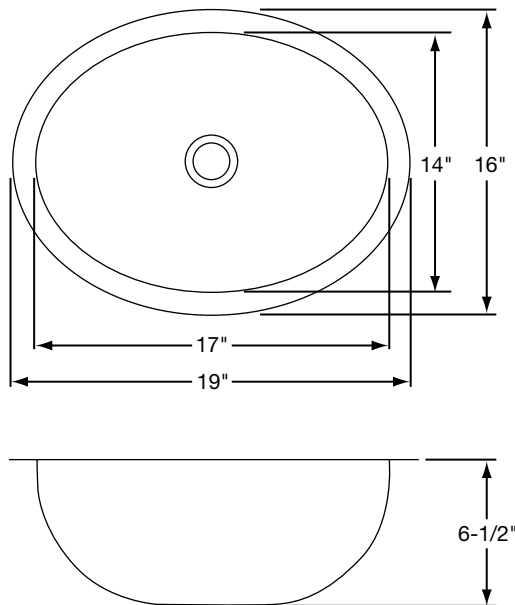

DESIGN FEATURES

Bowl Depth: 6-1/2".

Finish: Antique Hammered Copper.

Underside: Sound absorbing pads applied to dampen sound.

OTHER

Drain Opening: 1-1/2".

Installation: Requires professional installation. Use actual sink as template to determine cut-out opening. All Elkay undermount sinks are designed to affix to the underside of any solid surface countertop.

Product does not have an overflow.

Observe all local codes.

SINK DIMENSIONS (INCHES)*

Model Number	Overall		Inside Bowl			Cutout in Countertop	Minimum Cabinet Size
	L	W	L	W	D		
ECU1714ACH	19	16	17	14	6 1/2	Use sink as template	24

*Length is left to right. Width is front to back. Due to the handcrafted nature of this sink, the dimensions are approximate and may vary.

Model ECU1714ACH

ALL DIMENSIONS IN INCHES, TO CONVERT TO MILLIMETERS MULTIPLY BY 25.4.