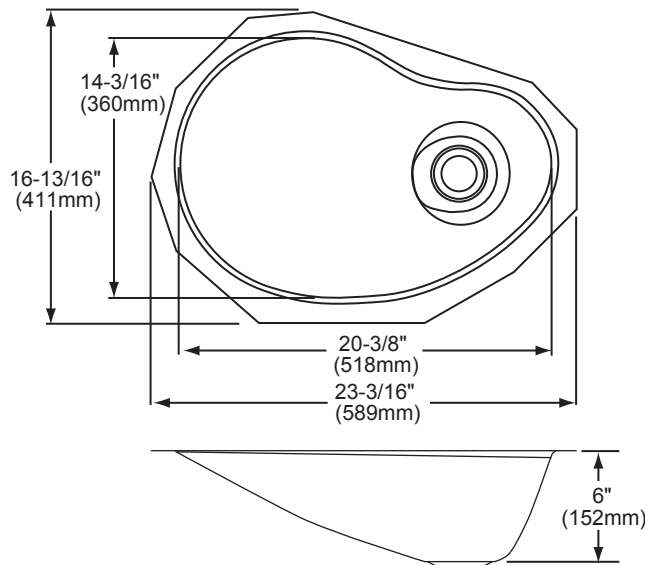

DESIGN FEATURES

Bowl Depth: 6" (152mm).

Finish: Exposed surfaces are polished to a lustrous satin finish. Underside: Fully protected by heavy duty Sound Guard[®] under-coating designed to reduce condensation and dampen sound.

Elkay

elkayusa.com

2222 Camden Court
Oak Brook, IL 60523

Printed in U.S.A.
©2009 Elkay

(Rev. 4/09) 1-242C

ELKAY[®]

SPECIFICATIONS

The Mystic[®] by Elkay and Asana Undermount Sink Model MYSTIC2114 Series

SINK DIMENSIONS)*

| Model Number | Overall | | Inside Bowl | | | Cutout in Countertop | Minimum Cabinet Size |
|--|--|---|---|--|---------------|----------------------|----------------------|
| | L | W | L | W | D | | |
| MYSTIC211415 | 23 ³ / ₁₆ " (589mm) | 16 ¹³ / ₁₆ " (411mm) | 20 ³ / ₈ " (518mm) | 14 ³ / ₁₆ " (360mm) | 6" (152mm) | See Template** | 27 (686mm) |
| MYSTIC211420CB | 23 ³ / ₁₆ " (589mm) | 16 ¹³ / ₁₆ " (411mm) | 20 ³ / ₈ " (518mm) | 14 ³ / ₁₆ " (360mm) | 6" (152mm) | | 27 (686mm) |
| MYSTIC211435CB | 23 ³ / ₁₆ " (589mm) | 16 ¹³ / ₁₆ " (411mm) | 20 ³ / ₈ " (518mm) | 14 ³ / ₁₆ " (360mm) | 6" (152mm) | | 27 (686mm) |
| MYSTIC211415_--- (Statement option) | 23 ³ / ₁₆ " (589mm) | 16 ¹³ / ₁₆ " (411mm) | 20 ³ / ₈ " (518mm) | 14 ³ / ₁₆ " (360mm) | 6" (152mm) | | 27 (686mm) |
| MYSTIC211420CB_--- (Statement option) | 23 ³ / ₁₆ " (589mm) | 16 ¹³ / ₁₆ " (411mm) | 20 ³ / ₈ " (518mm) | 14 ³ / ₁₆ " (360mm) | 6" (152mm) | | 27 (686mm) |
| MYSTIC211435CB_--- (Statement option) | 23 ³ / ₁₆ " (589mm) | 16 ¹³ / ₁₆ " (411mm) | 20 ³ / ₈ " (518mm) | 14 ³ / ₁₆ " (360mm) | 6" (152mm) | | 27 (686mm) |

*Length is left to right. Width is front to back

**Template and countertop mounting clips are packed with every sink.

Model MYSTIC211415 Illustrated