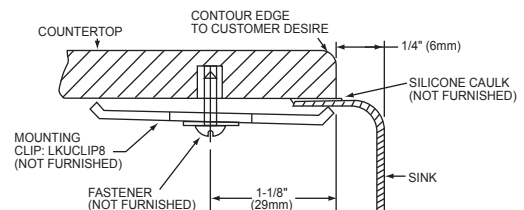

Model MYSTIC211420CB

Model MYSTIC211420CB
(Without Cutting Board)

CB2114 Cutting Board

Model MYSTIC211420HERS

Installation Profile

The template provided with each sink provides the only type of installation recommended by Elkay.