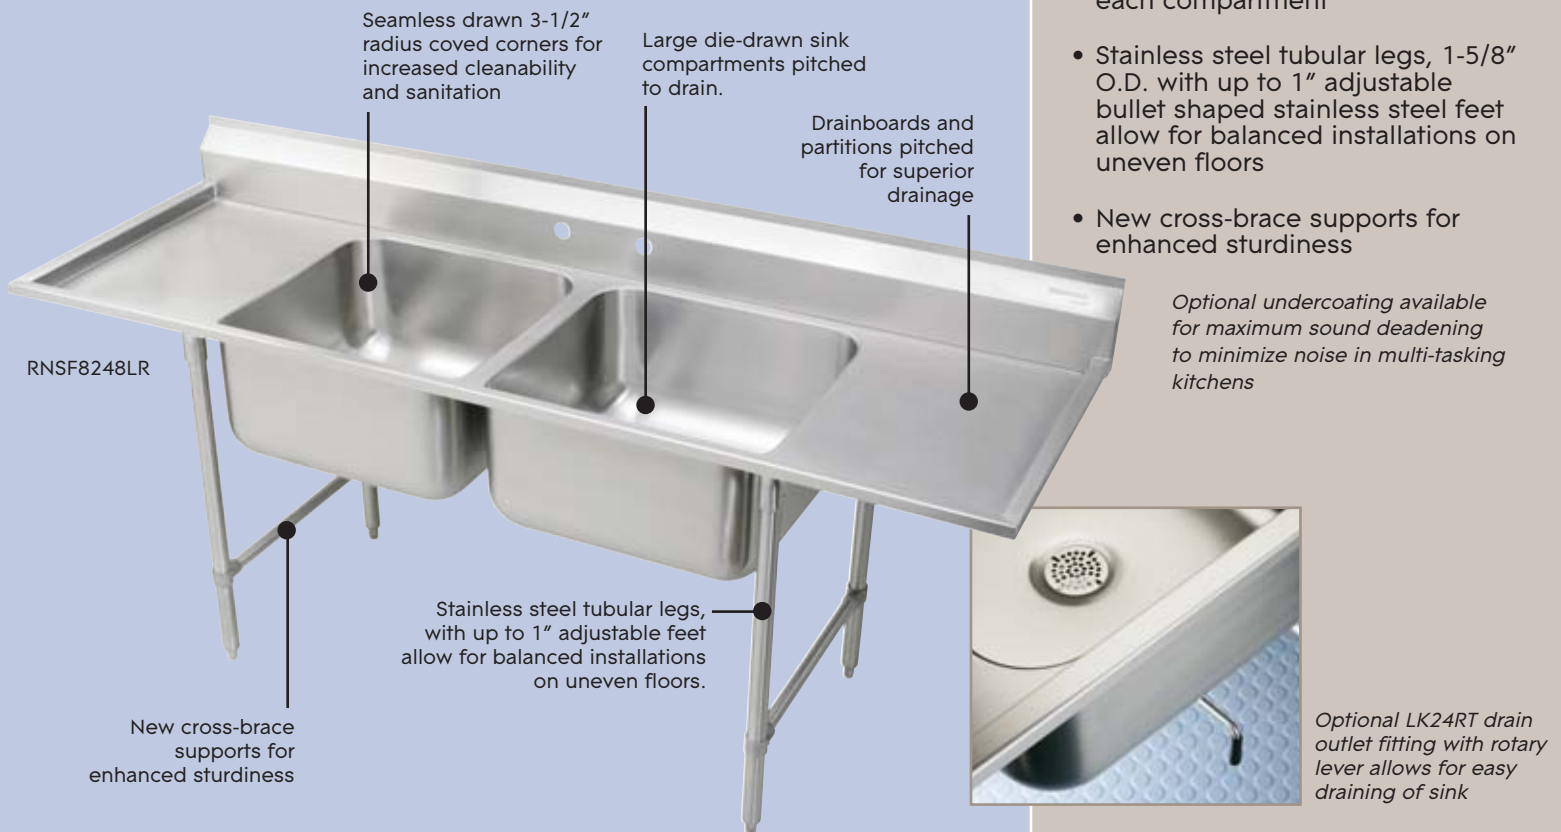

ELKAY[®]

commercial
products

The **RIGIDBILT**[®] Line of Scullery Sinks...
Expanded + Redesigned

Discover the
professional's choice.[™]

Elkay has redesigned and expanded our Rigidbilt sink offering, enhancing their appeal as a value priced scullery line for applications not requiring highly-polished 14 gauge. Choose from new single, double and triple bowl models in a range of sizes ideal for a variety of food service and general commercial applications.

Features + Benefits

- 16 gauge Type 304 stainless steel bowls and deck
- Large die-drawn sink compartments are pitched to drain and can handle the largest dishes in the busiest kitchens
- Drainboards and partitions are pitched to provide superior drainage
- Seamless drawn 3-1/2" radius coved corners for increased cleanability and sanitation
- 8" high, full length backsplash with 45° slope top resists dirt and grime
- 2" thick backsplash allows for plumbing behind the sink
- Channel rim design with 1" apron has inward sloping rim to minimize spillage
- 3-1/2" drain opening centered in each compartment
- Stainless steel tubular legs, 1-5/8" O.D. with up to 1" adjustable bullet shaped stainless steel feet allow for balanced installations on uneven floors
- New cross-brace supports for enhanced sturdiness

Optional undercoating available for maximum sound deadening to minimize noise in multi-tasking kitchens

Optional LK24RT drain outlet fitting with rotary lever allows for easy draining of sink

NSF Carries NSF International Certification