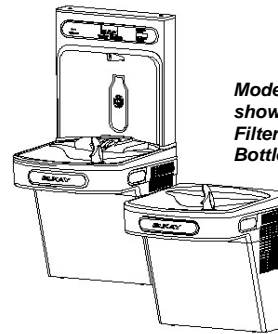

IMAGES

Model LZ8WSLK shown. Includes Single Filtered Cooler with Bottle Filling Station.

Model LZSTL8WSLK shown. Includes Bi-Level Filtered Cooler with Bottle Filling Station

- Vandal-resistant StreamSaver[™] Bubbler
- 51300C Replacement filter