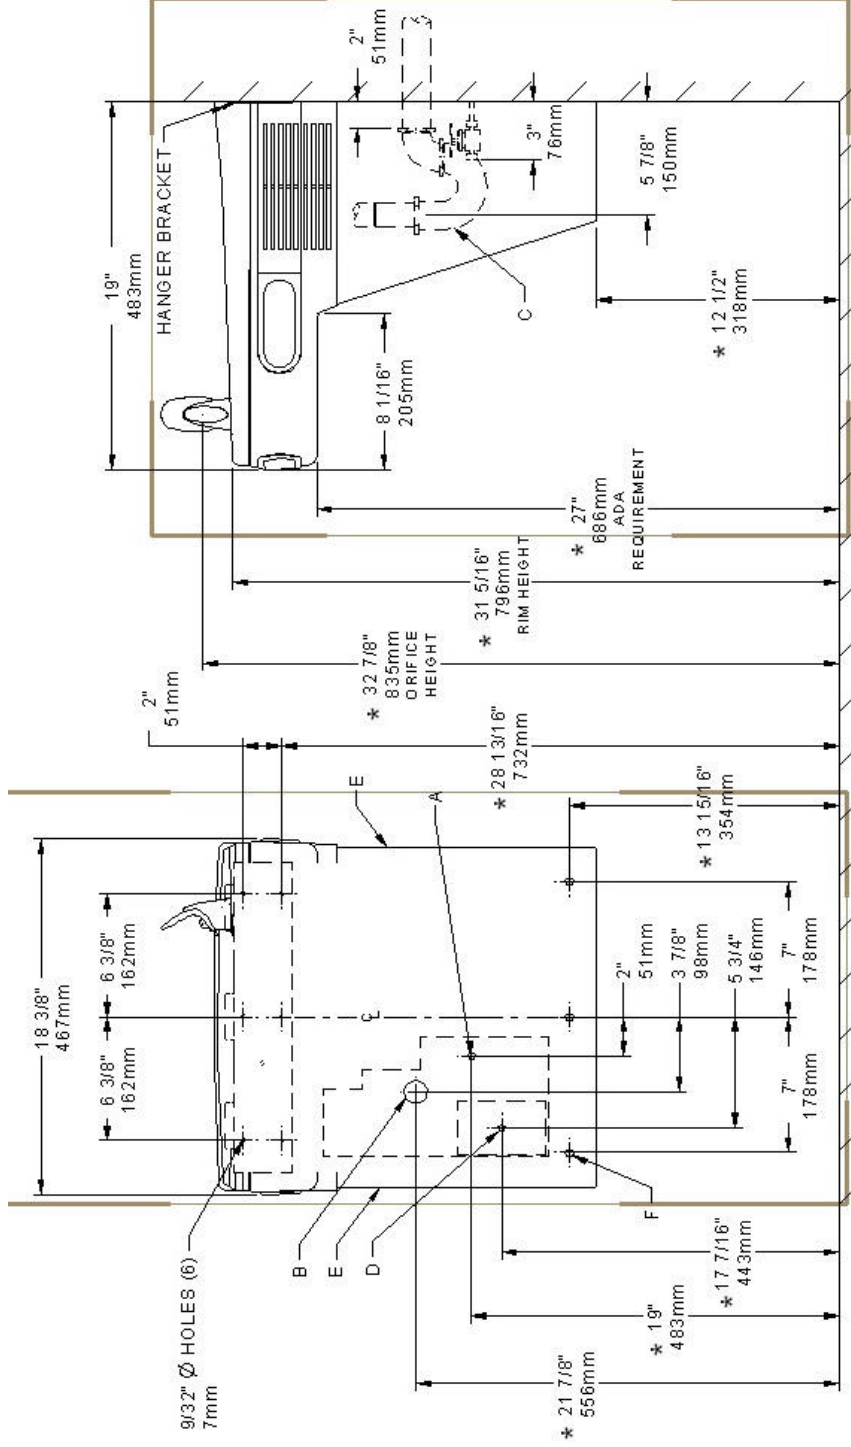

*Rated for Indoor Use Only

- LEGEND:**
- A = Recommended Water Supply Location 3/8 O.D. Unplated Copper Tube Connect Stub With Shut-Off (By Others) - 3" (76mm) Maximum Out From Wall.
 - B = Recommended Location For Waste Outlet To Accommodate 1-1/2" Nominal Drain. Drain Stub 2" Out From Wall.
 - C = 1-1/2" Trap (Not Furnished)
 - D = Electrical Supply (3) Wire Recessed Box Duplex Outlet
 - E = Insure proper ventilation by maintaining 6" (152mm) minimum clearance from cabinet louvers to wall.
 - F = 7/16" Bolt Holes For Fastening Unit To Wall
- *Reduce Height By 3" For Installation Of Children's ADA Cooler

**EZ Style Single Level
Cooler Installation**

ROUGH-IN DIMENSIONS

*Rated for Indoor Use Only

*Reduce Height By 3" For Installation Of Children's ADA Cooler

LEGEND:

- A = Recommended Water Supply Location 3/8 O.D. Unplated Copper Tube Connect Stub With Shut-Off (By Others) - 3" (76mm) Maximum Out From Wall.
- B = Recommended Location For Waste Outlet To Accommodate 1-1/2" Nominal Drain. Drain Stub 2" Out From Wall.
- C = 1-1/2" Trap (Not Furnished)
- D = Electrical Supply (3) Wire Recessed Box Duplex Outlet
- F = 7/16" Bolt Holes For Fastening Unit To Wall