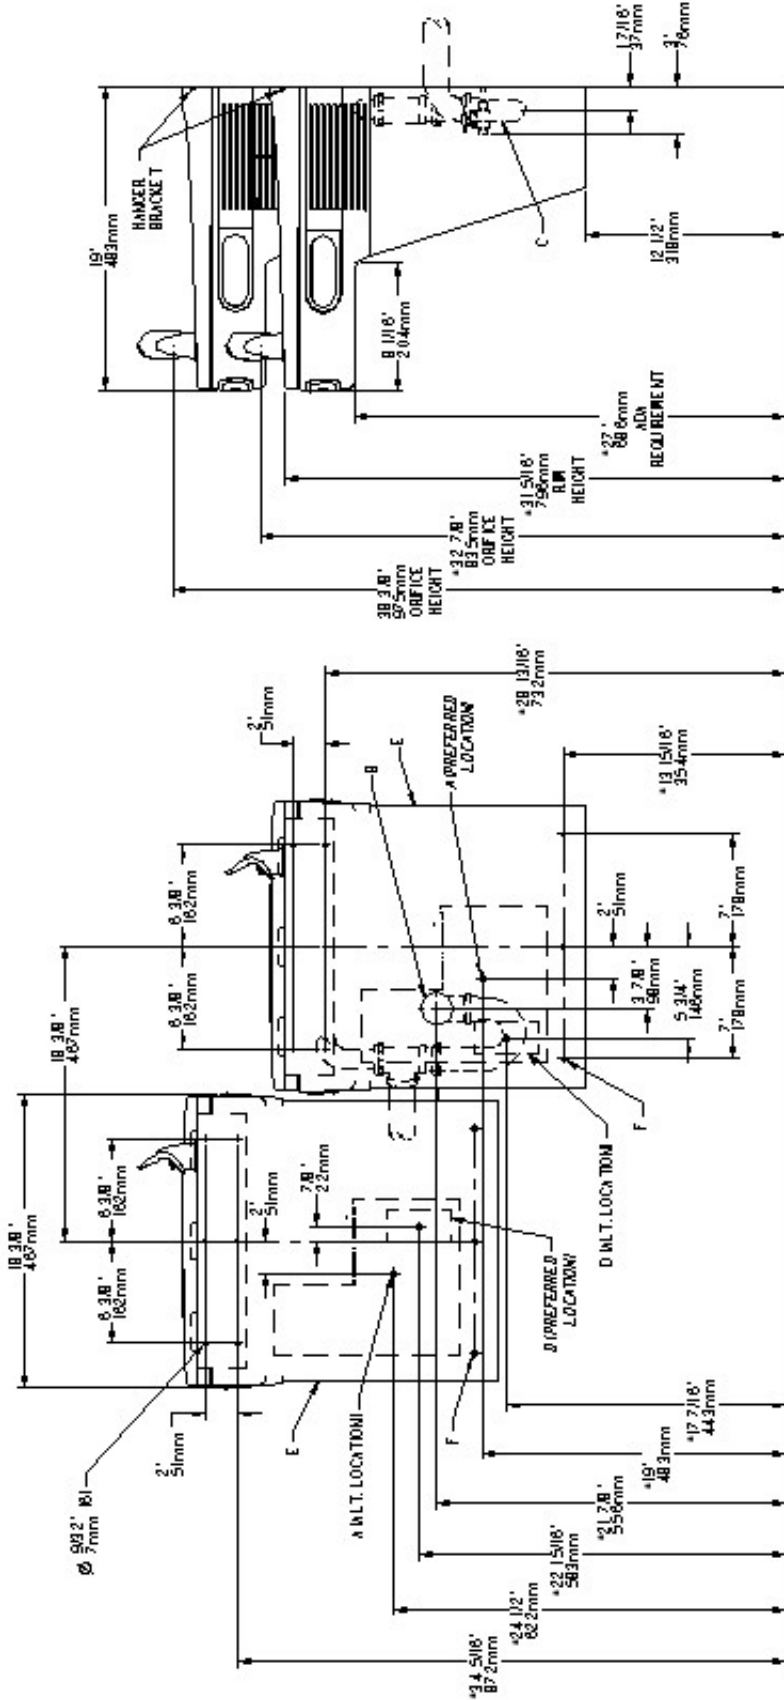

*Rated for Indoor Use Only

- LEGEND:**
- A = Recommended Water Supply Location 3/8 O.D. Unplated Copper Tube Connect Stub With Shut-Off (By Others) - 3" (76mm) Maximum Out From Wall.
 - B = Recommended Location For Waste Outlet To Accommodate 1-1/2" Nominal Drain. Drain Stub 2" Out From Wall.
 - C = 1-1/2" Trap (Not Furnished)
 - D = Electrical Supply (3) Wire Recessed Box Duplex Outlet
 - E = Insure proper ventilation by maintaining 6" (152mm) minimum clearance from cabinet louvers to wall.
 - F = 7/16" Bolt Holes For Fastening Unit To Wall
- *Reduce Height By 3" For Installation Of Children's ADA Cooler

**EZ Style Single Level
Cooler Installation**

ROUGH-IN DIMENSIONS

*Rated for Indoor Use Only

*Reduce Height By 3" For Installation Of Children's ADA Cooler

LEGEND:

- A = Recommended Water Supply Location 3/8 O.D. Unplated Copper Tube Connect Stub With Shut-Off (By Others) - 3" (76mm) Maximum Out From Wall.
- B = Recommended Location For Waste Outlet To Accommodate 1-1/2" Nominal Drain. Drain Stub 2" Out From Wall.
- C = 1-1/2" Trap (Not Furnished)
- D = Electrical Supply (3) Wire Recessed Box Duplex Outlet
- F = 7/16" Bolt Holes For Fastening Unit To Wall