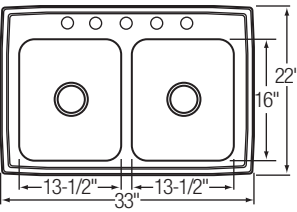

**PLA332210 Pursuit Indoor
Type 316 Stainless Steel**

Gauge: 18
Finish: Lustrous satin
Bowl Depth: 10¹/₈"
Faucet Holes: 1 2 MR2 3 ④ 5
Drain Opening: 3¹/₂"
Undercoating: Sound Guard® Plus
Minimum Cabinet Size: 36"

Recommended
Faucet: LK7720; Drain: LK335 or LK372

Optional Accessories

Cutting Board
CB1613, CB1713, CBR1316, CBS1316