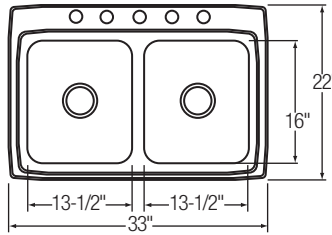

**POD3322 Pursuit Outdoor
Type 316 Stainless Steel**

Includes corrosion-resistant
installation hardware

Gauge: 18
Finish: Lustrous satin
Bowl Depth: 8¹/₈"
Faucet Holes: 1 2 MR2 3 ④ 5
Drain Opening: 3¹/₂"
Undercoating: Sound Guard® Plus
Minimum Cabinet Size: 36"

Recommended
Faucet: LK7420
Drain: LK335 or LK372