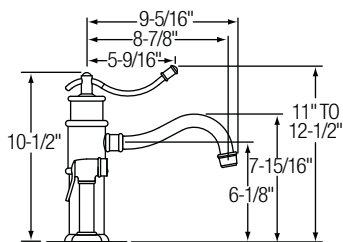

Maximum countertop thickness:
LK9102: 2 1/2"; LK9101: 1 3/8"
2 hole installation

Finishes:
(AB) Antique Brass, (CR) Chrome, (NK) Brushed Nickel,
(OEB) Old English Brass, (PB) Polished Brass,
(PN) Polished Nickel, (PW) Pewter, (RB) Oil Rubbed Bronze