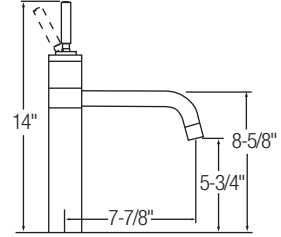

LK7226CR Arezzo
Single-lever

Maximum countertop thickness: 1 1/2"
1 hole installation

Finishes:
(BC) Brushed Chrome, (CR) Chrome,
(NK) Brushed Nickel