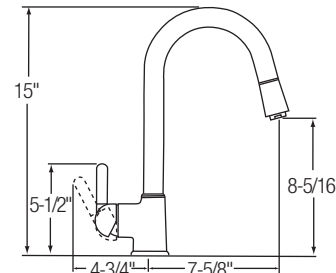

Finishes:
(CR) Chrome, (NK) Brushed Nickel

LK6360NK Allure
Single-lever, Pull-out,
Dual Spray

Maximum countertop thickness: 1 1/2"
1 hole installation

Finishes:
(BK) Black, (CR) Chrome,
(NK) Brushed Nickel

LK7322CR Moda
Single-lever, Pull-down

Maximum countertop thickness: 1 1/2"
1 hole installation

Finishes:
(BC) Brushed Chrome, (CR) Chrome,
(NK) Brushed Nickel

- 
(PW)
Pewter
- 
(PB)
Polished Brass
- 
(AB)
Antique Brass
- 
(OEB)
Old English Brass
- 
(RB)
Oil Rubbed
Bronze
- 
(BK)
Black