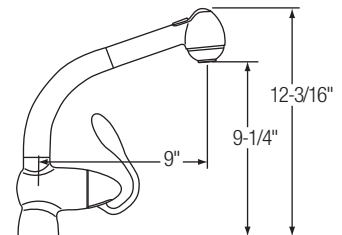

LK6360NK Allure
Single-lever, Pull-out,
Dual Spray

Maximum countertop thickness: 1 1/2"
1 hole installation

Finishes:
(BK) Black, (CR) Chrome,
(NK) Brushed Nickel