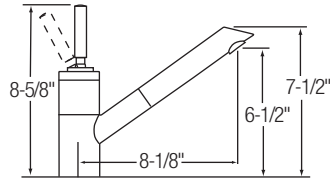

Maximum countertop thickness: 1 1/2"
1 hole installation

Finishes:
(BC) Brushed Chrome, (CR) Chrome,
(NK) Brushed Nickel

LK7228SS Arezzo
Single-lever, Pull-out

Maximum countertop thickness: 1 1/4"
1 hole installation