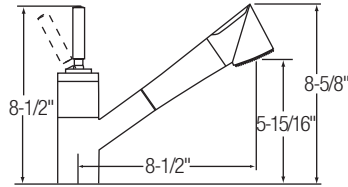

Maximum countertop thickness: 1 1/2"
1 hole installation

Finishes:
(BC) Brushed Chrome, (CR) Chrome,
(NK) Brushed Nickel

LK7228SS Arezzo
Single-lever, Pull-out

Maximum countertop thickness: 1 1/4"
1 hole installation