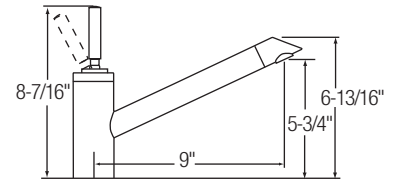

LK7224CR Arezzo
Single-lever

Maximum countertop thickness: 1 1/2"
1 hole installation

Finish:
(BC) Brushed Chrome, (CR) Chrome,
(NK) Brushed Nickel, (SS) Stainless Steel