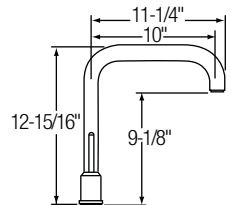

Maximum countertop thickness:
LK7722: 2"; LK7721: 2 1/2"
3 hole installation

Finishes:
(PSS) Polished Stainless Steel, (SSS) Satin Stainless Steel

LK9102PW Oldare
Single-lever, Side Spray
360° Rotation

LK9101 Oldare
Single-lever without side spray