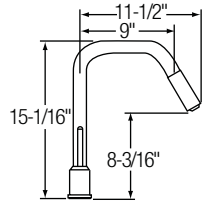

LK7322CR Moda
Single-lever, Pull-down

Maximum countertop thickness: 1 1/2"
1 hole installation

Finishes:
(BC) Brushed Chrome, (CR) Chrome,
(NK) Brushed Nickel

- 
(PW)
Pewter
- 
(PB)
Polished Brass
- 
(AB)
Antique Brass
- 
(OEB)
Old English Brass
- 
(RB)
Oil Rubbed
Bronze
- 
(BK)
Black

LK7720PSS Ella
Single-lever, Pull-down
360° Rotation

Maximum countertop thickness: 2"
2 hole installation

Finishes:
(PSS) Polished Stainless Steel,
(SSS) Satin Stainless Steel

LK7722PSS Ella
Single-lever, Side Spray
360° Rotation