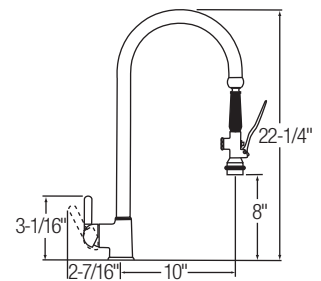

LK7320CR Moda
Single-lever, Pre-rinse