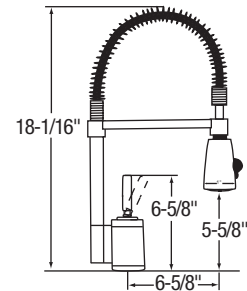

LK7757PSS Ella 
Dual-lever, Pot Filler
Wall Mount, 360° Rotation

1 hole installation

Finishes:
(PSS) Polished Stainless Steel, (SSS) Satin Stainless Steel

LK7420CR Arezzo
Single-lever, Pre-rinse
360° Rotation

Maximum countertop thickness: 1 1/2"
1 hole installation

Finishes:
(BC) Brushed Chrome, (CR) Chrome,
(NK) Brushed Nickel

LK7767SSS Ella 
Dual-lever, Pot Filler
Deck Mount, 360° Rotation

Maximum countertop thickness: 2 1/2"
1 hole installation