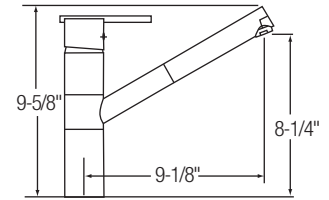

LK6140NK Allure
Single-lever, Pull-out

Maximum countertop thickness: 1 1/2"
1 hole installation

Finishes:
(CR) Chrome, (NK) Brushed Nickel