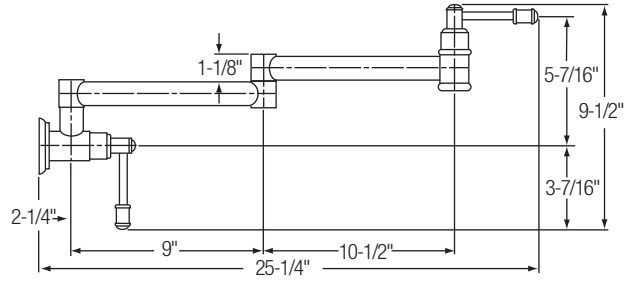

LK4101AB Oldare
Dual-lever, Pot Filler
Wall Mount, 360° Rotation

1 hole installation

Finishes:
(AB) Antique Brass, (CR) Chrome,
(NK) Brushed Nickel, (OEB) Old English Brass,
(PB) Polished Brass, (PN) Polished Nickel,
(PW) Pewter, (RB) Oil Rubbed Bronze