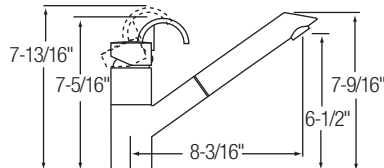

Finish:
(SS) Stainless Steel

LK7620CR Ferrara
Single-lever, Pull-out, Dual Spray

Maximum countertop thickness: 1 1/2"
1 hole installation

Finishes:
(BC) Brushed Chrome, (CR) Chrome,
(NK) Brushed Nickel

LK7120CR Ferrara
Single-lever, Pull-out