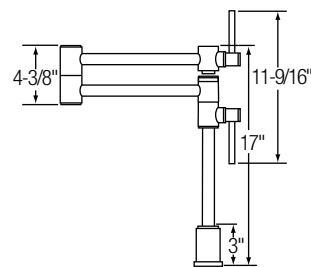

LK7757PSS Ella 
Dual-lever, Pot Filler
Wall Mount, 360° Rotation

1 hole installation

Finishes:
(PSS) Polished Stainless Steel, (SSS) Satin Stainless Steel

LK7420CR Arezzo
Single-lever, Pre-rinse
360° Rotation

Maximum countertop thickness: 1 1/2"
1 hole installation

Finishes:
(BC) Brushed Chrome, (CR) Chrome,
(NK) Brushed Nickel

LK7767SSS Ella 
Dual-lever, Pot Filler
Deck Mount, 360° Rotation

Maximum countertop thickness: 2 1/2"
1 hole installation