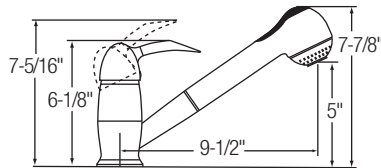

LK7620CR Ferrara
Single-lever, Pull-out, Dual Spray

Maximum countertop thickness: 1 1/2"
1 hole installation

Finishes:
(BC) Brushed Chrome, (CR) Chrome,
(NK) Brushed Nickel