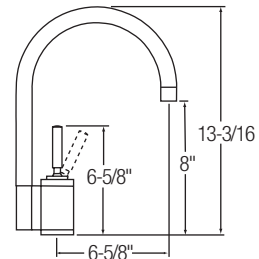

LK7226CR Arezzo
Single-lever

Maximum countertop thickness: 1 1/2"
1 hole installation

Finishes:
(BC) Brushed Chrome, (CR) Chrome,
(NK) Brushed Nickel

LK7224CR Arezzo
Single-lever

Maximum countertop thickness: 1 1/2"
1 hole installation

Finish:
(BC) Brushed Chrome, (CR) Chrome,
(NK) Brushed Nickel, (SS) Stainless Steel

LK7422CR Arezzo
Single-lever
360° Rotation

Maximum countertop thickness: 1 1/2"
1 hole installation

Finishes:
(BC) Brushed Chrome, (CR) Chrome,
(NK) Brushed Nickel