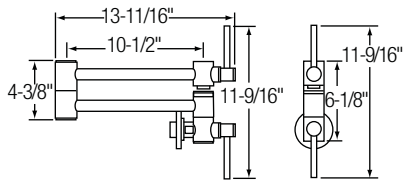

LK7757PSS Ella
Dual-lever, Pot Filler
Wall Mount, 360° Rotation

1 hole installation

Finishes:
(PSS) Polished Stainless Steel, (SSS) Satin Stainless Steel