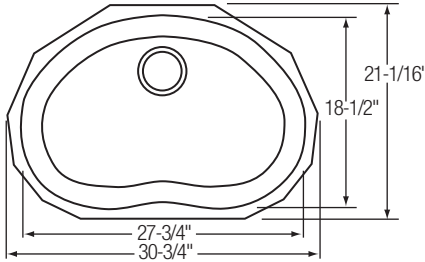

MYSTIC2818CB Mystic

Includes CB2818 cutting board
 Gauge: 18
 Finish: Lustrous satin
 Bowl Depth: 8"
 Drain Opening: 3½"
 Undercoating: Sound Guard®
 Minimum Cabinet Size: 36"

Recommended
 Faucet: LK9101 (shown LK7422CR); Drain: LK99

Optional Accessories

-  Rinsing Basket
LKWRB2115SS, LKWERBSS
-  Utensil Caddy: LKWUCSS

MYSTIC211420CB Mystic

MYSTIC211435CB

Includes CB2114 cutting board
 Gauge: 16
 Finish: Lustrous satin
 Bowl Depth: 6"
 Drain Opening:
 MYSTIC211420CB: 2"
 MYSTIC211435CB: 3½"
 Undercoating: Sound Guard®
 Minimum Cabinet Size: 27"

Recommended
 Faucet: LK7101
 Drain:
 MYSTIC211420CB: LK36
 MYSTIC211435CB: LK99

NEW

MYSTIC141435P Mystic

MYSTIC141435S

Gauge: 18
 Finish:
 MYSTIC141435P: Soft texture
 MYSTIC141435S: Lustrous satin
 Bowl Depth: 6"
 Drain Opening: 3½"
 Undercoating: Sound Guard®
 Minimum Cabinet Size: 21"