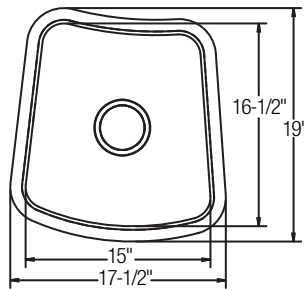

Optional Accessories

Cutting Board
LKCB1515HW

Bottom Grid
LKWBG1515SS

See our companion double bowl sinks on page 11

NEW

MYSTIC141935P Mystic ▣

MYSTIC141935S

Gauge: 18
Finish:
MYSTIC141935P: Soft texture
MYSTIC141935S: Lustrous satin
Bowl Depth: 6"
Drain Opening: 3¹/₂"
Undercoating: Sound Guard®
Minimum Cabinet Size: 21"

Recommended
Faucet: LK6155 (shown LK7122CR);
Drain: LK99