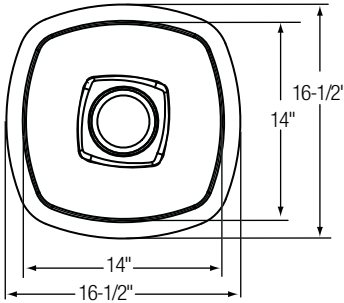

Optional Accessories

-  Rinsing Basket
LKWRB2115SS, LKWERBSS
-  Utensil Caddy: LKWUCSS

MYSTIC211420CB Mystic

MYSTIC211435CB

Includes CB2114 cutting board
 Gauge: 16
 Finish: Lustrous satin
 Bowl Depth: 6"
 Drain Opening:
 MYSTIC211420CB: 2"
 MYSTIC211435CB: 3½"
 Undercoating: Sound Guard®
 Minimum Cabinet Size: 27"

Recommended
 Faucet: LK7101
 Drain:
 MYSTIC211420CB: LK36
 MYSTIC211435CB: LK99

NEW

MYSTIC141435P Mystic

MYSTIC141435S

Gauge: 18
 Finish:
 MYSTIC141435P: Soft texture
 MYSTIC141435S: Lustrous satin
 Bowl Depth: 6"
 Drain Opening: 3½"
 Undercoating: Sound Guard®
 Minimum Cabinet Size: 21"

Recommended
 Faucet: LK7101; Drain: LK99

Optional Accessories

-  Cutting Board
LKCB1414HW

Exclusive to Elkay Marquis Showrooms

(P)
Stainless Steel
Soft Texture

ELU1111 Mystic (Lustertone)
ELUH1111†

Gauge: 18
Finish: Lustrous satin
Bowl Depth: 6³/₈"
Drain Opening: 2"
Undercoating: Sound Guard®
Minimum Cabinet Size: 18"