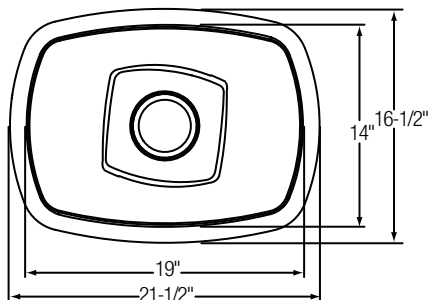

Gauge: 18
Finish:
MYSTIC141935P: Soft texture
MYSTIC141935S: Lustrous satin
Bowl Depth: 6"
Drain Opening: 3¹/₂"
Undercoating: Sound Guard®
Minimum Cabinet Size: 21"

Recommended
Faucet: LK6155 (shown LK7122CR);
Drain: LK99

Optional Accessories

Cutting Board
LKCB1419HW

▣ Exclusive to Elkay Marquis Showrooms / † Increase overall length/width by 1"