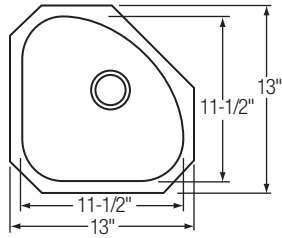

Recommended
 Faucet: LK7101; Drain: LK99

Optional Accessories

-  Cutting Board
LKCB1414HW

Exclusive to Elkay Marquis Showrooms

(P)
Stainless Steel
Soft Texture

ELU1111 Mystic (Lustertone)
ELUH1111†

Gauge: 18
Finish: Lustrous satin
Bowl Depth: 6³/₈"
Drain Opening: 2"
Undercoating: Sound Guard®
Minimum Cabinet Size: 18"

Recommended
Faucet: LK6510; Drain: LK36

Optional Accessories

Rinsing Basket
LKWRB1111SS
Utensil Caddy: LKWUCSS

Bottom Grid
LKWOBG1111SS

NEW

MYSTIC1516 Mystic ▣

Gauge: 18
Finish: Lustrous satin
Bowl Depth: 8"
Drain Opening: 3¹/₂"
Undercoating: Sound Guard®
Minimum Cabinet Size: 21"