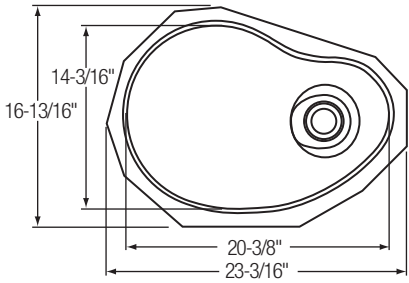

Optional Accessories

-  Rinsing Basket
LKWRB2115SS, LKWERBSS
-  Utensil Caddy: LKWUCSS

MYSTIC211420CB Mystic

MYSTIC211435CB

Includes CB2114 cutting board
 Gauge: 16
 Finish: Lustrous satin
 Bowl Depth: 6"
 Drain Opening:
 MYSTIC211420CB: 2"
 MYSTIC211435CB: 3½"
 Undercoating: Sound Guard®
 Minimum Cabinet Size: 27"

Recommended
 Faucet: LK7101
 Drain:
 MYSTIC211420CB: LK36
 MYSTIC211435CB: LK99

NEW

MYSTIC141435P Mystic

MYSTIC141435S

Gauge: 18
 Finish:
 MYSTIC141435P: Soft texture
 MYSTIC141435S: Lustrous satin
 Bowl Depth: 6"
 Drain Opening: 3½"
 Undercoating: Sound Guard®
 Minimum Cabinet Size: 21"