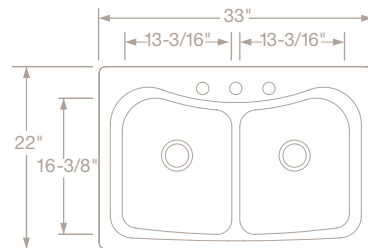

Contoured raised rim $\frac{3}{8}$ " to $1\frac{1}{8}$ " high

ECTM332210 \$1,257.00

Gauge: 18 Bowls, 20 Deck
 Finish: Lustrous Satin
 Bowl Depth: $9\frac{3}{4}$ "
 Faucet Holes: 1 2 MR2 ③
 Drain Opening: $3\frac{1}{2}$ "
 Undercoating: Sound Guard®
 Minimum Cabinet Size: 36"