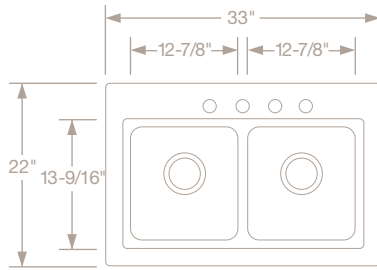

\$113.00

LKEOBG1314LSS Bottom Grid (for left bowl)
 LKEOBG1314RSS Bottom Grid (for right bowl)

\$98.00

LKWUCSS Utensil Caddy

ECTM252210 \$800.00

Gauge: 18 Bowl, 20 Deck
 Finish: Lustrous Satin
 Bowl Depth: $9\frac{3}{4}$ "
 Faucet Holes: 1 2 MR2 ③
 Drain Opening: $3\frac{1}{2}$ "
 Undercoating: Sound Guard®
 Minimum Cabinet Size: 30"

Optional Accessories:

\$125.00

LKCB1913HW Cutting Board

\$182.00

LKERB1913SS Rinsing Basket
 Includes removable dish rack

\$136.00

LKEOBG1913SS Bottom Grid

\$98.00

LKWUCSS Utensil Caddy

○ Indicates standard number of faucet holes

Echo™ top mount sinks feature detailed raised rims that reflect historical designs and reduce splashing water on counters.

ECTC332210 \$1,257.00

Gauge: 18 Bowls, 20 Deck
 Finish: Lustrous Satin
 Bowl Depth: 10"
 Faucet Holes: 1 2 MR2 3 ④ 5
 Drain Opening: 3½"
 Undercoating: Sound Guard®
 Minimum Cabinet Size: 36"

ECTC332210

Optional Accessories: