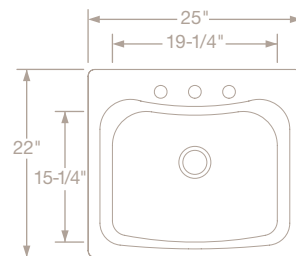

Contoured raised rim $\frac{3}{8}$ " to $1\frac{1}{8}$ " high

ECTM332210 \$1,257.00

Gauge: 18 Bowls, 20 Deck
 Finish: Lustrous Satin
 Bowl Depth: $9\frac{3}{4}$ "
 Faucet Holes: 1 2 MR2 ③
 Drain Opening: $3\frac{1}{2}$ "
 Undercoating: Sound Guard®
 Minimum Cabinet Size: 36"

\$113.00

LKEOBG1314LSS Bottom Grid (for left bowl)
 LKEOBG1314RSS Bottom Grid (for right bowl)

\$98.00

LKWUCSS Utensil Caddy

ECTM252210 \$800.00

Gauge: 18 Bowl, 20 Deck
 Finish: Lustrous Satin
 Bowl Depth: $9\frac{3}{4}$ "
 Faucet Holes: 1 2 MR2 ③
 Drain Opening: $3\frac{1}{2}$ "
 Undercoating: Sound Guard®
 Minimum Cabinet Size: 30"

Gauge: 18 Bowls, 20 Deck
 Finish: Lustrous Satin
 Bowl Depth: 10"
 Faucet Holes: 1 2 MR2 3 ④ 5
 Drain Opening: 3½"
 Undercoating: Sound Guard®
 Minimum Cabinet Size: 36"

ECTC332210

Optional Accessories: