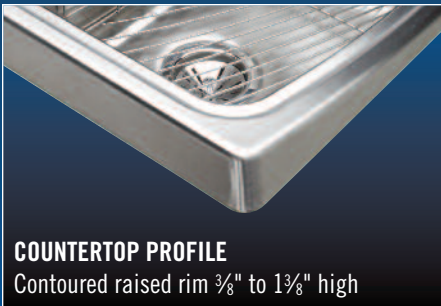

Contoured raised rim $\frac{3}{8}$ " to $1\frac{1}{8}$ " high

ECTM332210 \$1,257.00

Gauge: 18 Bowls, 20 Deck
 Finish: Lustrous Satin
 Bowl Depth: $9\frac{3}{4}$ "
 Faucet Holes: 1 2 MR2 ③
 Drain Opening: $3\frac{1}{2}$ "
 Undercoating: Sound Guard®
 Minimum Cabinet Size: 36"