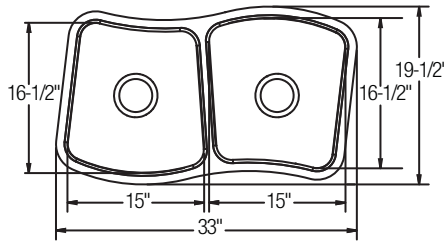

NEW

MYSTIC332010 Mystic

Gauge: 18
Finish: Lustrous satin
Bowl Depth: 10"
Drain Opening: 3½"
Undercoating: Sound Guard®
Minimum Cabinet Size: 36"

Recommended
Faucet: LK7226; Drain: LK99

Optional Accessories

Cutting Board
LKCB1515HW

Bottom Grid
LKWBG1515SS