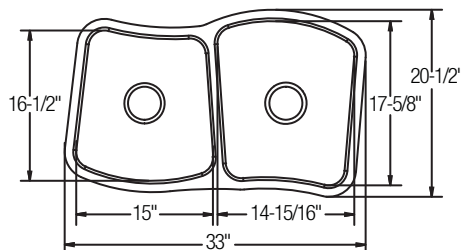

ELKAY® stainless steel undermounts

EFU471810DB Avado

Reversible design, sink can be rotated so work area is on the left

Gauge: 16
 Finish: Polished satin
 Bowl Depth: 10"
 Drain Opening: 3½"
 Undercoating: Sound Guard®
 Minimum Cabinet Size: 51"

Recommended
 Faucet: LK7722; Drain: LK99

Optional Accessories (■ Large bowl, ■ Small bowl)

Rinsing Basket
 ■ LKWRB1316SS, LKWERBSS
 ■ LKWRB1116SS
 Utensil Caddy: LKWUCSS

NEW

MYSTIC332010 Mystic

Gauge: 18
 Finish: Lustrous satin
 Bowl Depth: 10"
 Drain Opening: 3½"
 Undercoating: Sound Guard®
 Minimum Cabinet Size: 36"

Gauge: 18
 Finish: Lustrous satin
 Bowl Depth: 10"
 Drain Opening: 3½"
 Undercoating: Sound Guard®
 Minimum Cabinet Size: 36"

Recommended
 Faucet: LK7226 (shown LK7226CR); Drain: LK99

Optional Accessories (■ Large bowl, ■ Small bowl)

Cutting Board
 ■ LKCB1515HW
 ■ LKCB1517HW

Bottom Grid
 ■ LKWBG1515SS
 ■ LKWBG1517SS

See our companion single bowl sinks on pages 23-25

■ Exclusive to Elkay Marquis Showrooms