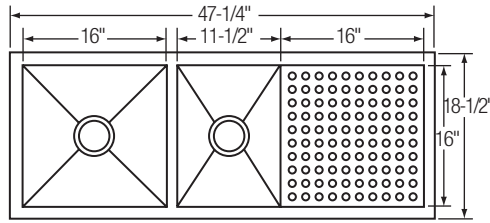

ELKAY® stainless steel undermounts

EFU471810DB Avado

Reversible design, sink can be rotated so work area is on the left

Gauge: 16
 Finish: Polished satin
 Bowl Depth: 10"
 Drain Opening: 3½"
 Undercoating: Sound Guard®
 Minimum Cabinet Size: 51"

Recommended
 Faucet: LK7722; Drain: LK99

Optional Accessories (■ Large bowl, ■ Small bowl)

Rinsing Basket
 ■ LKWRB1316SS, LKWERBSS
 ■ LKWRB1116SS
 Utensil Caddy: LKWUCSS

NEW

MYSTIC332010 Mystic

Gauge: 18
 Finish: Lustrous satin
 Bowl Depth: 10"
 Drain Opening: 3½"
 Undercoating: Sound Guard®
 Minimum Cabinet Size: 36"

Gauge: 18
 Finish: Lustrous satin
 Bowl Depth: 10"
 Drain Opening: 3½"
 Undercoating: Sound Guard®
 Minimum Cabinet Size: 36"

Recommended
 Faucet: LK7226 (shown LK7226CR); Drain: LK99

Optional Accessories (■ Large bowl, ■ Small bowl)